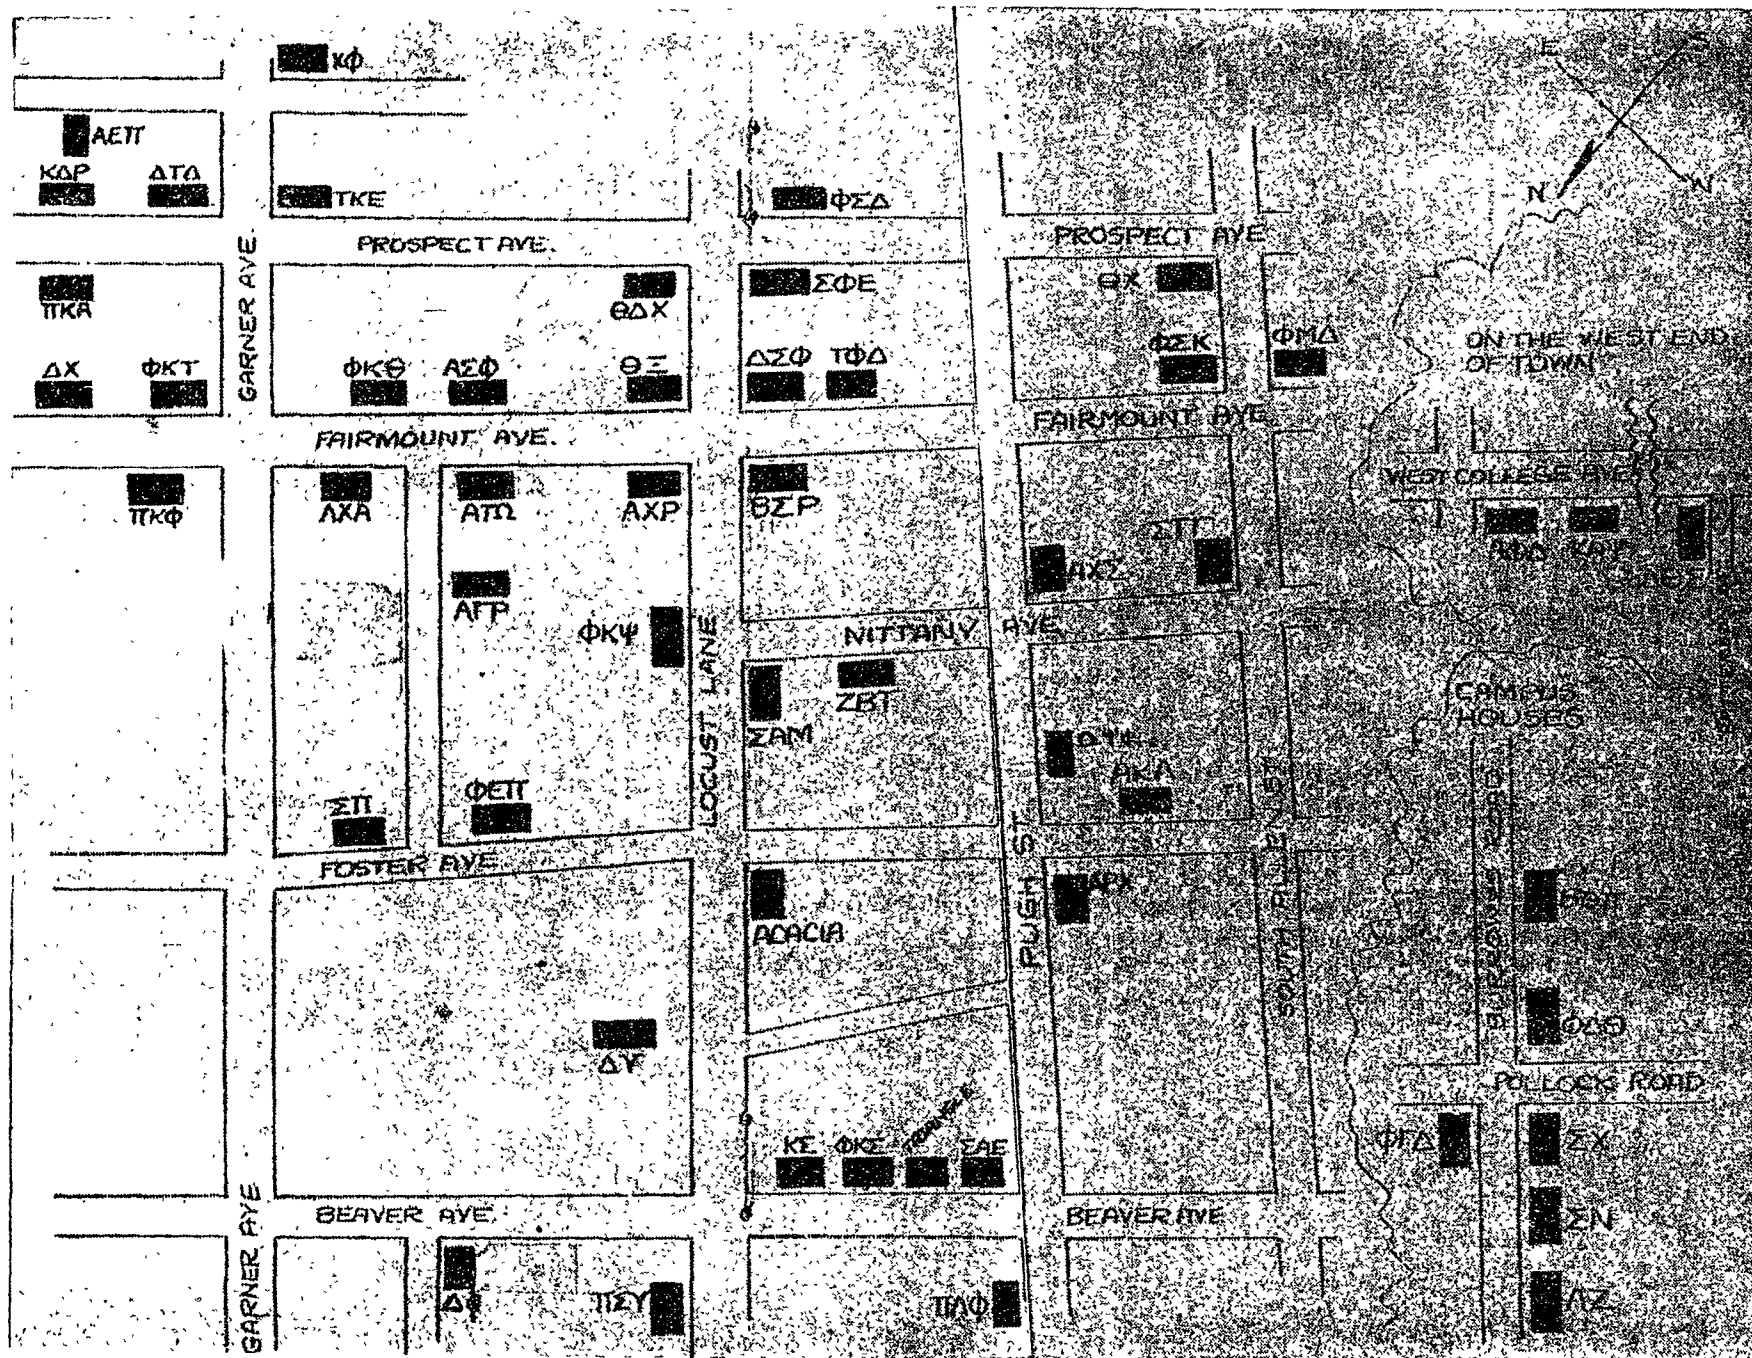

RUSHING SMOKERS

Freshmen Welcome

A - Alpha
B - Beta
Γ - Gamma
Δ - Delta
E - Epsilon
Z - Zeta
H - Eta
Θ - Theta
I - Iota
K - Kappa
Λ - Lambda
M - Mu

N - Nu
Ξ - Xi
O - Omicron
Π - Pi
P - Rho
Σ - Sigma
T - Tau
Υ - Upsilon
Φ - Phi
X - Chi
Ψ - Psi
Ω - Omega

The Following Houses Are Holding Open House TOMORROW NIGHT from 7:00 to 9:00 p.m.

THE INTERFRATERNITY COUNCIL encourages all second semester men and above to rush fraternities tonight and tomorrow night. Here is your opportunity to see Penn State fraternities. Visit as many as you can; ask questions, and form your own opinion of fraternity life. Dress is coat and tie.

The Following Houses Are Holding Open House TONIGHT from 7:00 to 9:00 p.m.

FRATERNITY	ADDRESS	DAY OF OPEN HOUSE	FRATERNITY	ADDRESS	DAY OF OPEN HOUSE
Alpha Chi Rho	425 Locust Lane	Tues.	Acacia	234 Locust Lane	Wed.
Alpha Chi Sigma	406 S. Pugh	Tues.	Alpha Gamma Rho	Thompson St.	Wed.
Alpha Epsilon Pi	429 E. Hamilton Ave.	Tues.	Alpha Kappa Lambda	134 E. Foster Ave.	Wed.
Alpha Sigma Phi	328 E. Fairmount Ave.	Tues.	Alpha Phi Delta	501 W. College Ave.	Wed.
Alpha Tau Omega	321 E. Fairmount Ave.	Tues.	Alpha Zeta	310 N. Burrowes St.	Wed.
Delta Tau Delta	400 E. Prospect Ave.	Tues.	Beta Sigma Rho	255 E. Fairmount Ave.	Wed.
Kappa Alpha Psi	513 W. College Ave.	Tues.	Chi Phi	360 E. Hamilton Ave.	Wed.
Kappa Delta Rho	420 E. Prospect Ave.	Tues.	Delta Chi	424 E. Fairmount Ave.	Wed.
Omega Psi Phi	401 Clay Lane	Tues.	Delta Phi	329 E. Beaver Ave.	Wed.
Phi Delta Theta	West Campus	Tues.	Delta Sigma Phi	508 Locust Lane	Wed.
Phi Epsilon Pi	328 E. Foster Ave.	Tues.	Delta Theta Sigma	101 N. Patterson St.	Wed.
Phi Kappa Sigma	234 E. Beaver Ave.	Tues.	Delta Upsilon	229 Locust Lane	Wed.
Phi Kappa Theta	338 E. Fairmount Ave	Tues.	Kappa Sigma	300 E. Beaver Ave.	Wed.
Phi Sigma Delta	240 E. Prospect Ave.	Tues.	Lambda Chi Alpha	351 E. Fairmount Ave	Wed.
Sigma Alpha Mu	312 Locust Lane	Tues.	Phi Gamma Delta	West Campus	Wed.
Sigma Chi	West Campus	Tues.	Phi Kappa Psi	403 Locust Lane	Wed.
Sigma Nu	West Campus	Tues.	Phi Kappa Tau	425 E. Fairmount Ave.	Wed.
Sigma Tau Gamma	403 S. Allen	Tues.	Phi Mu Delta	500 S. Allen	Wed.
Theta Chi	523 S. Allen St.	Tues.	Phi Sigma Kappa	501 S. Allen St.	Wed.
			Pi Kappa Alpha	417 E. Prospect Ave.	Wed.
			Pi Lambda Phi	125 S. Pugh	Wed.
			Sigma Phi Epsilon	524 Locust Lane	Wed.
			Sigma Pi	303 Thompson St.	Wed.
			Tau Kappa Epsilon	346 E. Prospect Ave.	Wed.
			Theta Delta Chi	305 E. Prospect Ave.	Wed.
			Theta Xi	507 Locust Lane	Wed.
			Triangle	226 E. Beaver Ave.	Wed.
			Zeta Beta Tau	227 E. Nittany Ave.	Wed.