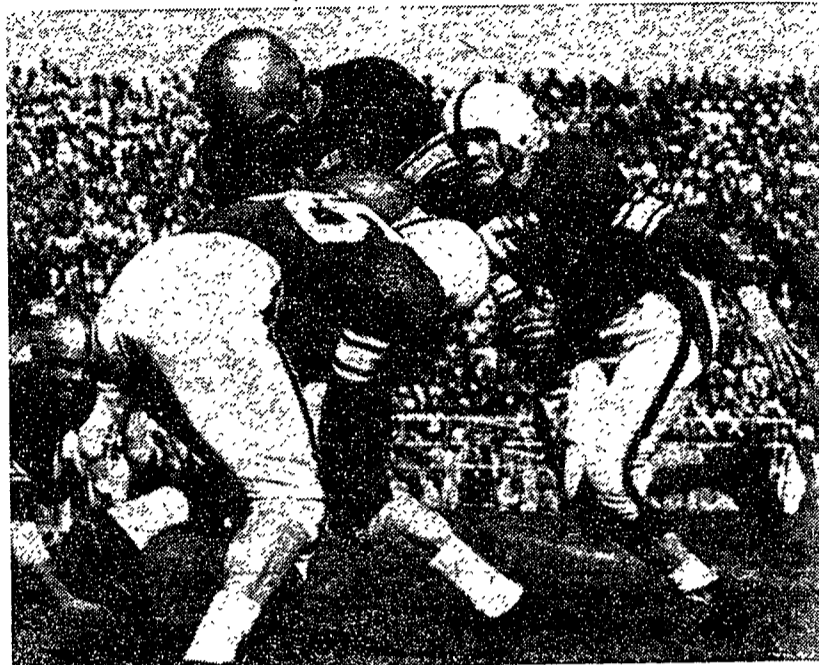

Inside left Don Shirk and right wingman Bill Norcik added the remaining three State goals. Shirk's goal came at 13:34 and Norcik's at 20:27 and 21:39.

Two Newcomers

The Lions connected on 10 of 49 shots, while the losers connected on one of five. State's win kept alive its victory streak that has extended since the series was inaugurated in 1930. State also holds 11 shutouts over the Bisons, including one last year.

Penn State's starting lineup was sprinkled with two newcomers and one other man who is seeing action at a new position. Kline and Ralph Hofmann, left halfback, are the new faces while Hap Irvin, left fullback, is being tried at a new spot.

Kline, Hofmann Do Well

Coach Bill Jeffrey has high hopes for Irvin, who formerly saw most of his time in the front line. Irvin looked good against Bucknell.

First-class was the case also with Kline and Hofmann. Both gave commendable performance.

Penn State will be at home again this Saturday against a tough Maryland club, 1-0 losers to the Lions last year at Maryland. Irvin gave State the victory in that match—marred by rain and mud—and as far as State was concerned departed goalie Eric Baer did too.

Bailey Wraps Up Sturgess

DON BAILEY, Lion defensive right halfback, upends the charging form of Bruce Sturgess during Saturday's high-scoring football game with William and Mary which the Lions won, 35-23. Sturgess scored a belated TD for the Tribe in the final period. Number 55 in the above photo is Lion Bobby Smith.

Lions Jar W & M—

(Continued from page six)

his first play of the season, streaked around on a reverse and hit paydirt before anyone knew he had the ball. Leonard's kick made the board read 28-16.

Following the kick, Mioduszewski was hit attempting his favorite pitch play and Barney covered the pigskin on the W&M 19. Eyer gained nine on a cutback and Shopa bulled his way to a first down on the 3. A penalty set the Lions back to the 23 but Szajna arched a strike into the huge paws of Arnette who wrapped up the touchdown in the far corner of the end zone. Again Leonard could do no wrong, and State was topdog, 35-16, with only seven minutes left.

State's much deserving reserves finished up the game. Cy Dubinsky's pass was intercepted and W&M powered 46 yards for the final tally of the game. Sturgess barreled over from the six standing up.

Statistics

WILLIAM AND MARY

ENDS — Brodie, Lewis, Krog, Cowling, Klecha, Maddox, Ivanhoe.
TACKLES — Scott, Bednarik, Kreamcheck, Copeland, Martin, Horner, Parazzo.
GUARDS — Schoderbek, Green, Halderman, Hornsby, Milkovich, Vujevich.
CENTERS — Lusk, Layne.
BACKS — Mioduszewski, Koller, Sturgess, Bowman, Calabrese, Hines, Flanagan, Lutz, Place, Hermann, Oliver.

PENN STATE

ENDS—Yukica, Garrity, Malinak, Arnette, Rohland, Simon.
TACKLES—Grier, Scheetz, DePalco, Danner, Bowden, Pfirman, Raifsnider.
GUARDS — Scoderbek, Green, Halderman, Shank, Barney.
CENTERS — Dooley, Gratson, Smith, Balthaser.

BACKS—Rados, Sherry, Szajna, Dubinsky, Jones, Eyer, Frey, Wolfkeil, Vesling, Bailey, Leonard, Yanosich, Pollard, Shopa, Younker.

Penn State 0 14 7 14-35
William & Mary .. 6 10 0 7-23

Penn State touchdowns: Jones, Szajna, Pollard, Shopa, Arnette.

Points after touchdowns: Leonard 5 (placements).

Wm. & Mary touchdowns: Koller, Mioduszewski, Sturgess.

Points after touchdowns: Hines 2 (placements).

Field goal: Hines (22-yard placement).

Wm. & Mary Penn State

Total first downs	16	16
First downs rushing	16	9
First downs passing	2	6
First downs penalties	0	1
Yards gained rushing	304	184
Yards lost rushing	51	7
Net yards rushing	253	177
Passes attempted	12	20
Passes completed	3	8
Yards gained passing	63	142
Passes intercepted by	2	1
Number of punts	7	6
Punting average	29	32
Yards punts returned	16	8
Number of kickoffs	5	6
Yards kickoffs returned	89	90
Opp. fumbles recov.	1	1
Number of penalties	3	5
Yards lost penalties	35	55

Phi Epsilon Pi

At the annual Phi Epsilon Pi convention in Atlantic City the local chapter was awarded the activities trophy.

Dorm 30, 35 Score IM Football Wins

By BOB DUNN