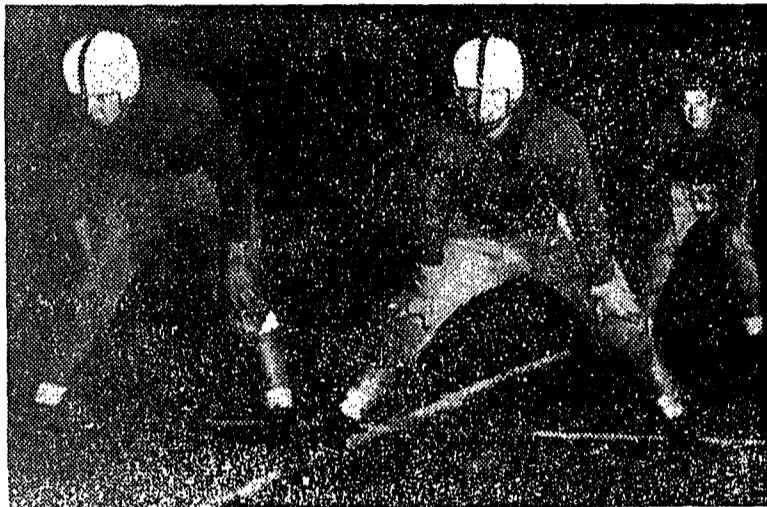

Penn State has won seven of the ten games in the series with Temple that dates back to 1931. The Owls won the first two games, then upset the Lions, 14-0, in 1941. In 1947, State's Cotton Bowl club, favored to romp over the Owls, was hard-pressed to win, 7-0. State won, 47-0, last year. Regardless of the record Temple has a habit of being stubborn against the Blue and White, and Bedenk is looking for a tough battle.

Jay Vees, Bucknell Clash On Gridiron

State's jayvee gridgers will meet Bucknell's jayvees on Beaver field this afternoon following the State High-Bellefonte contest.

The Lions are looking for their second win of a three game schedule. Coach Bill Gutteron will stick with about the same starting lineup he has used previously, although guard Stix Slabonik and tackle Dick Waters have moved up to the varsity and end Andy Silock is out with a nose injury.

Kettle Fight
The Old Iron Kettle goes on the auction block today. State College High School and Bellefonte High, two traditional football rivals, will face-off on the Beaver Field gridiron at 1:30 this afternoon for the right to hold the trophy. The Red Raiders from Bellefonte will play the role of favorites for the first time in many a moon.

BACK IN FOOTBALL UNIFORMS are Ed Hoover (left) and Center Ray Hedderick, who have been on the injured list for the past several weeks. In the background is Bill Luther, Nittany tailback. Both Hoover and Hedderick will be available for limited action against Temple tomorrow. Coach Joe Bedenk's gridgers seek their third straight victory against the Owls in a game that will be played in Temple Stadium in Philadelphia.

Speidel Slates Wrestling Drills

Varsity wrestling practice will move into full scale operation this week, announced Charles Speidel, Nittany mat coach. From this week on, practice will be held six days a week so that the team will be in top condition for the coming season.

"Some men who wanted to come out for wrestling couldn't attend practices because of labs," said Coach Speidel. "Now with practices scheduled Monday to Friday from 4 to 6 and Saturday afternoon from 2:30 until 5, al-

most anyone interested in wrestling will be able to fit it into his schedule."

The wrestling coach also said that since locker space is limited, men who signed up for lockers and have not reported to practice regularly, will be cut from the practice squad.

Temple has not defeated Penn State since 1941 when the Philadelphians won, 14-0. Penn State won, 7-6, in 1944, and in four games since that year, Temple has not been able to score a point.

A Diller
A Dollar
A Pennshire
Clothes Scholar

Where Spending Means Savings At Factory-To-You

2950-3500

Philipsburg, Pa. or "CLOTHESMOBILE"

WARNER BROTHERS
CATHAUM
MIDNITE SHOW
FRIDAY Doors Open 11:30 All Seats 55c

JUNE HAVER
MARK STEVENS

OH, YOU BEAUTIFUL DOLL
Color by TECHNICOLOR
S. Z. "Cuddles" SAKALL

He Made Good
This is Bill Jeffrey's 24th year at the Penn State soccer helm. He was hired on a trial basis in 1926.

Skyscrapers Welcome
Six-footers once again will dominate the Penn State basketball picture under the new coach, Elmer Gross.

It's a Young Team
Juniors dominate the current Penn State cross-country team.

At Your Warner Theatre NOW!

Cathaum
SHIRLEY TEMPLE
BARRY FITZGERALD
LON McCALLISTER
"SEABISCUIT"

State
The Picture With Guts!
"HOME OF THE BRAVE"
"Extraordinary" — LOOK
"Exciting" — TIME

Nittany
SUSAN HAYWARD
ROBERT PRESTON
"TULSA"

NITTANY
A Warner Bros. Theatre

Monday & Tuesday
International Film Club Presents
"Unusual and intensely absorbing"
—Rose Pelswick, N.Y. Jour.
"An extraordinarily effective, deeply moving drama."
—Jesse Zunker, Cue
"Moving, stirring... an unforgettable performance by Donald Thompson."
—Kate Cameron, Daily News

"THE QUIET ONE"
ACADEMY AWARD NOMINEE