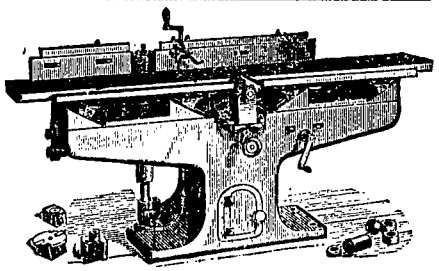

**ONE OF OUR
 :-SPECIALTIES:-**
 is the out-fitting of
 Colleges,
 Technical Schools,
 Religious Institutions,
 Trade Departments, Etc.

No. 2 Universal Wood-Worker.

With Upright Mandrel. Main Head, 10 1/2 in. wide Planes and edges at one operation. Will make glue joints; plane out of wind; chamfer; cross grain, groove, cut straight, circular or wave moldings, tongue and groove, plane taper, rip and cross-cut sawing, boring, routing, etc.