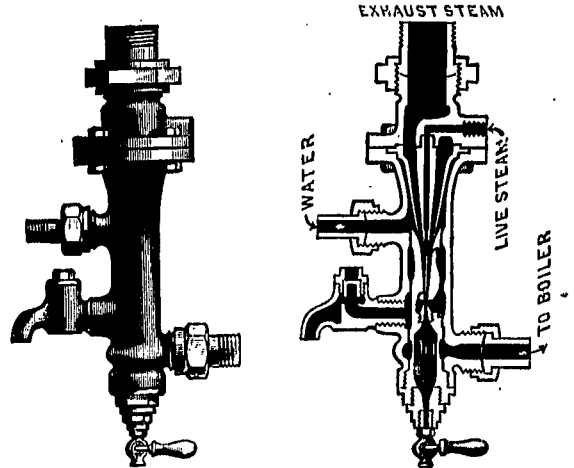

DREKA

Fine Stationery and Engraving House.

1121 Chestnut Street, Philadelphia.

Commencement, Class Day, Fraternity, Reception and
Wedding Invitations, Programmes, Banquet Menus, etc.
Steel Plate Work for Fraternities and College Annuals.
Fine Stationery with Fraternity or Class Badge Mono-
gram, etc.

Visiting Card Plate Engraved for $1.

100 Cards from the Plate for $1.

*Designs, Samples and Prices sent
on Application.*

Special Designs

—AND—

All Club and College Colors in English
Lawn Tennis Flannels.

Coat
and
Cap, || $5.00.

English Flannel Trousers Re-
duced to $4.50.

STUDENTS' GOWNS AND CAPS, $6.75.

Special Discount on Class Outfits. Write for Estimate
and Samples.

E. O. THOMPSON,
Tailor—Clothier—Importer,
1338 Chestnut Street, Opposite the MINT.
PHILADELPHIA.

Finest Merchant Tailoring, 908 Walnut Street.

The SCHAFFER & BUDENBERG Improved Exhaust Steam Injector.

worked by exhaust steam from non-condensing engines.
Is beyond doubt the most economical boiler feeder in
the market. For particulars address

SCHAFFER & BUDENBERG.

40 John Street, New York.

Or, 18 South Canal St., Chicago, Ill.