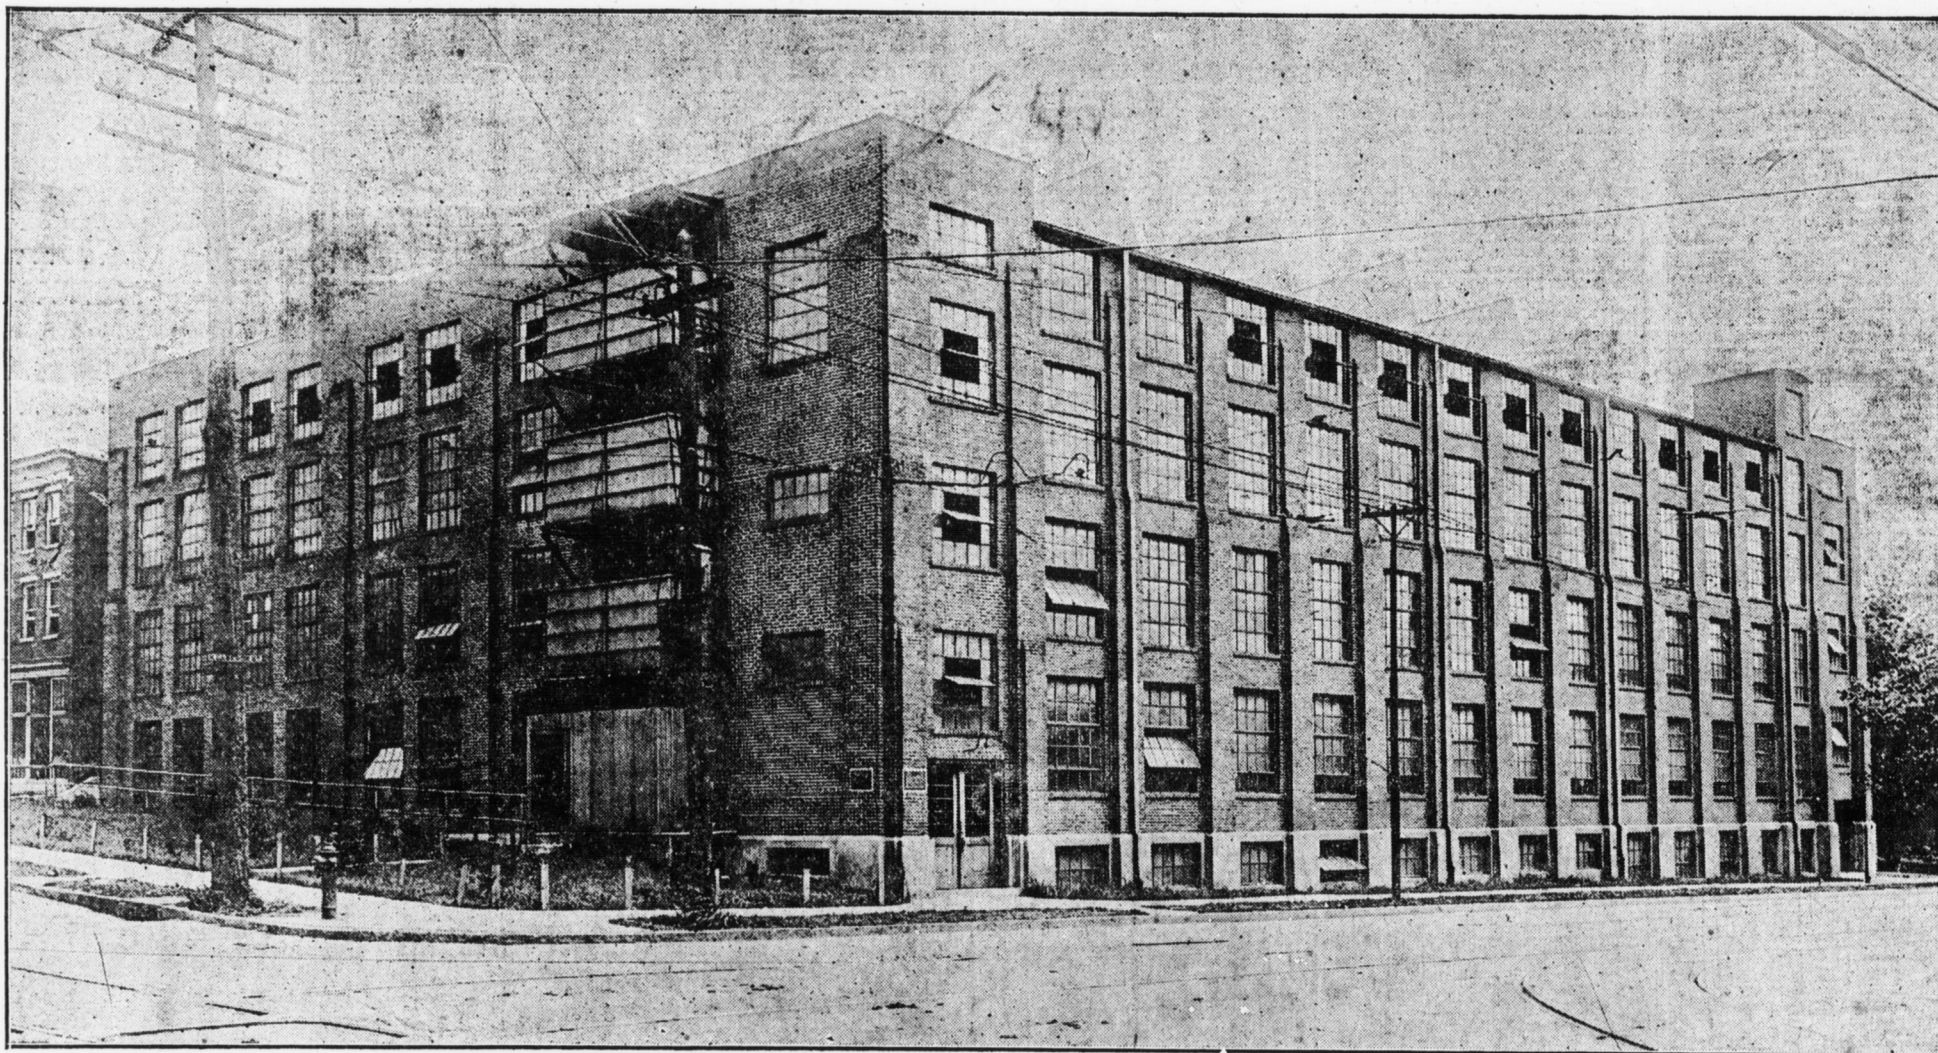

STORE CLOSSES
SATURDAYS AT SIX

Bowman's

STORE CLOSSES
SATURDAYS AT SIX

BELL 1901-2356 UNITED

HARRISBURG, SATURDAY, JULY 26, 1919

FOUNDED 1871

The Store That Closes Saturdays at Six

*Has Purchased This Large Building
To Be Used For Merchandise Storage*

Building Is 89x168 Feet--Four Stories High And Basement

60,000 Square Feet Of Floor Space

This new building at Cameron and State streets, will enable us to keep our reserve quantities of merchandise easily accessible in this centrally located storage building and permit the use of all of our Market street property for the display and selling of merchandise.

A Limited Amount Of Space To Let

A limited amount of this floor space will be leased for light manufacturing purposes or storage. Centrally located in Harrisburg's fastest growing industrial center. Conveniently arranged for the expeditious handling of merchandise. Modern restroom facilities on every floor.