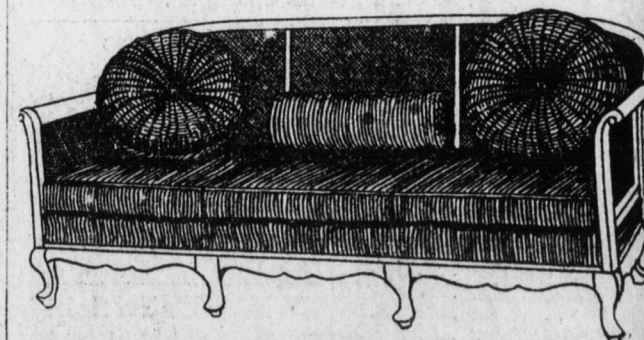

## Antique Mahogany Bedroom Suite

A straight line pattern of pleasing taste. All pieces nicely proportioned. Suite consists of dresser, chiffonier, dressing table, full size bed. February sale price \$121.00.

## Antique Mahogany Dining Suite

(Beautiful Elizabethan Period)

All pieces are of generous size. Buffet has dust proof partitions between drawers; interior of drawers and cupboards are of mahogany. This suite shown on floor complete with solid mahogany chairs, upholstered in genuine blue leather. Suite of 9 pieces. February sale price \$269.00.