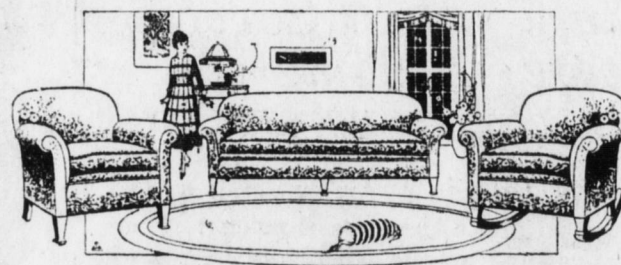

## Jacobean Oak Dining Suite

Popular William and Mary Period. Solid construction throughout. Rich Jacobean finish. Suite consists of 9 pieces. (Does not include serving table). February sale price, \$145.00.

## American Walnut Dining Suite

(William and Mary Period) A very attractive suite; buffet has eight legs. Interior of drawers and cupboards finished, dust-proof partitions. Large china closet. Suite consists of nine pieces (does not include serving table). February sale price, \$225.00.