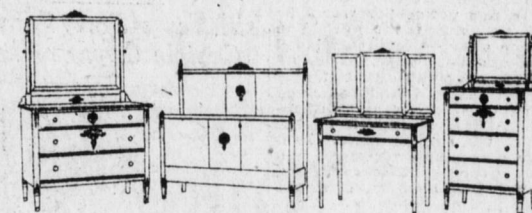

Antique Mahogany Bedroom Suite

A straight line pattern of pleasing taste. All pieces nicely proportioned. Suite consists of dresser, chiffonier, dressing table, full size bed. February sale price $121.00.