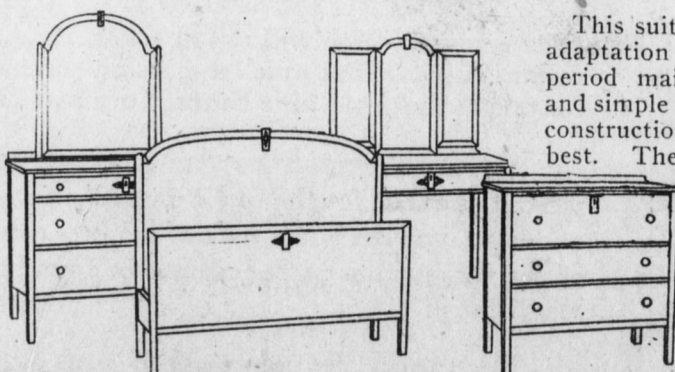

## Parisian Gray Bedroom Suite

Modern Sheraton

Four Pieces

Special

\$139.00

This suite is a commercialized adaptation of the Sheraton period maintaining the refined and simple lines of this style. The construction of this suite is of the best. The finish is new and pleasing.