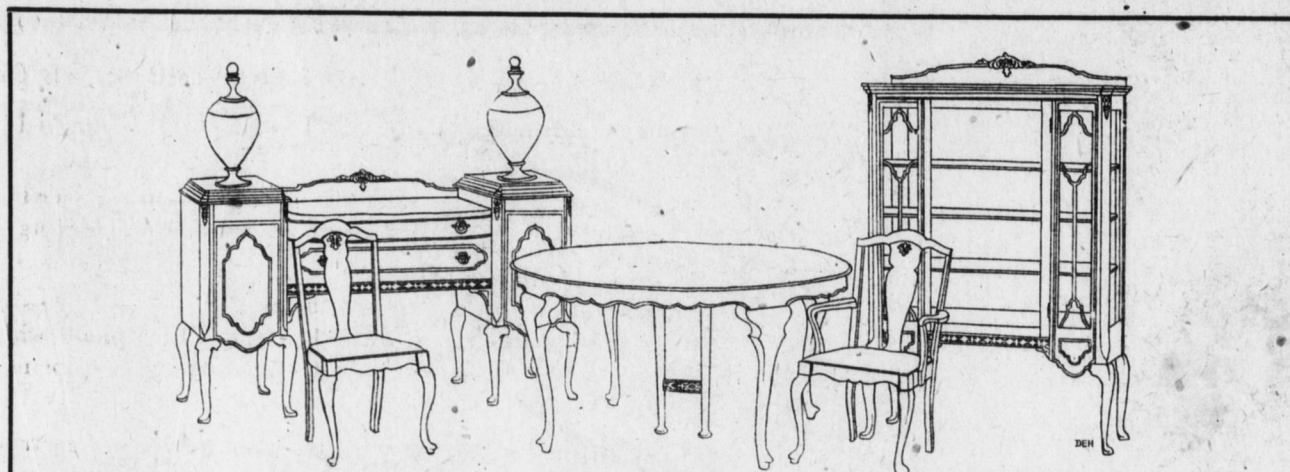

## Queen Anne Dining Suite \$425

The most beautiful dining suite of the late Queen Anne period. Executed in American Walnut with fine selected Burl veneers on the drawer and cupboard fronts. The beautiful suite now displayed in our window. Complete suite of eleven pieces consisting of buffet, urns, china closet, oval extension table, fireside chairs, and host chair. All chairs are upholstered with wine color hair cloth. Complete suite February sale price, \$425.00.