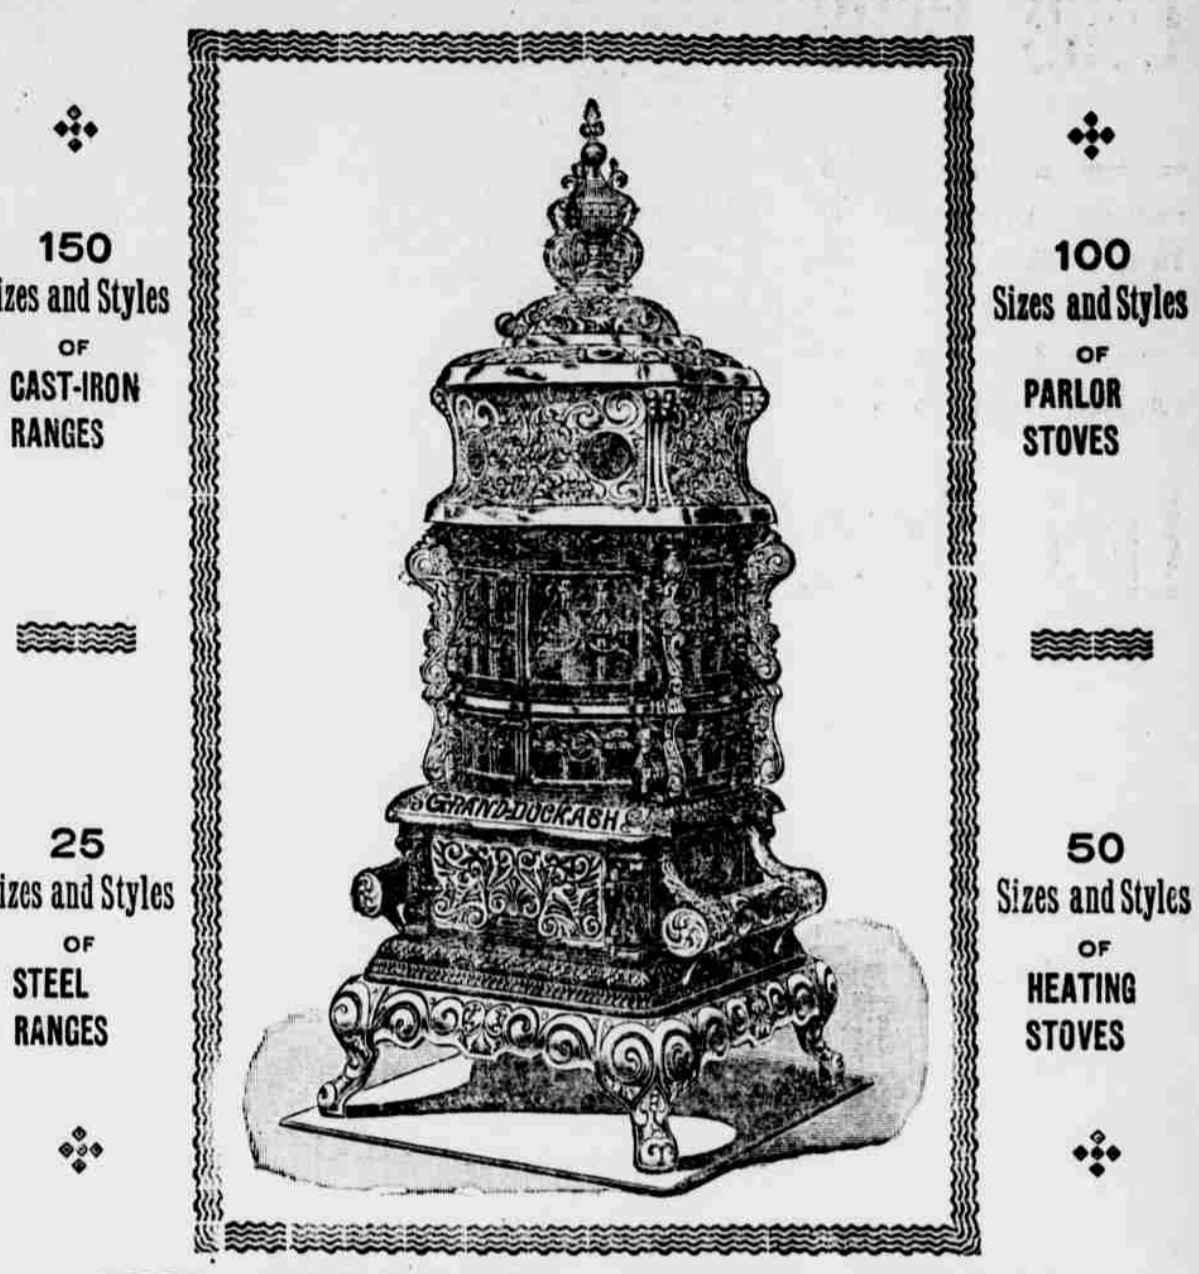

KEEPS POISON OUT OF THE BLOOD. POISON IN THE BLOOD. THE KIDNEYS FILTER IT OUT AND KEEP THE BLOOD PURE. THEY PROTECT US FROM MANY DANGEROUS DISEASES. What Happens When They Get Out of Order. How to Cure Them Again.

COMING ATTRACTIONS. Some of the Plays That Will Be Seen at Theaters of the City.

Complexion Preserved DR. HEBRA'S VIOLA CREAM. Removes Freckles, Pimples, etc.

Complexion Preserved DR. HEBRA'S VIOLA CREAM. Restores Vitality.

Complexion Preserved DR. HEBRA'S VIOLA CREAM. Restores Vitality.

Complexion Preserved DR. HEBRA'S VIOLA CREAM. Restores Vitality.

JERMYN. This morning the diagram will open in Winter & Co.'s store for the lecture by Chaplain McCabe, which takes place Oct. 20.

150 Sizes and Styles OF CAST-IRON RANGES. 25 Sizes and Styles OF STEEL RANGES.

100 Sizes and Styles OF PARLOR STOVES. 50 Sizes and Styles OF HEATING STOVES.

THE SCRANTON STOVE WORKS. have arranged with the following firms to sell their STOVES AT FOUNDRY PRICES: STRONG'S FURNISHING HOUSE, 320-322 Penn Avenue.

THE GREAT LADY DOCTOR. A cure for every disease.

Complexion Preserved DR. HEBRA'S VIOLA CREAM. Restores Vitality.

Complexion Preserved DR. HEBRA'S VIOLA CREAM. Restores Vitality.

Complexion Preserved DR. HEBRA'S VIOLA CREAM. Restores Vitality.

Complexion Preserved DR. HEBRA'S VIOLA CREAM. Restores Vitality.

SCRANTON-MADE STOVES ARE THE BEST.

THE SCRANTON STOVE WORKS. have arranged with the following firms to sell their STOVES AT FOUNDRY PRICES: STRONG'S FURNISHING HOUSE, 320-322 Penn Avenue.

THE GREAT LADY DOCTOR. A cure for every disease.

Complexion Preserved DR. HEBRA'S VIOLA CREAM. Restores Vitality.

Complexion Preserved DR. HEBRA'S VIOLA CREAM. Restores Vitality.

Complexion Preserved DR. HEBRA'S VIOLA CREAM. Restores Vitality.

Complexion Preserved DR. HEBRA'S VIOLA CREAM. Restores Vitality.

OLD WHITE PINE TIMBER For Heavy Structural Work. ANY SIZE, AND UP TO FORTY FEET LONG. RICHARDS LUMBER CO. 22 Commonwealth Bldg, Scranton, Pa. Telephone 422.

Sexine Pills RESTORE LOST VIGOR. When in doubt what to use for Nervous Debility, Loss of Sexual Power, etc.