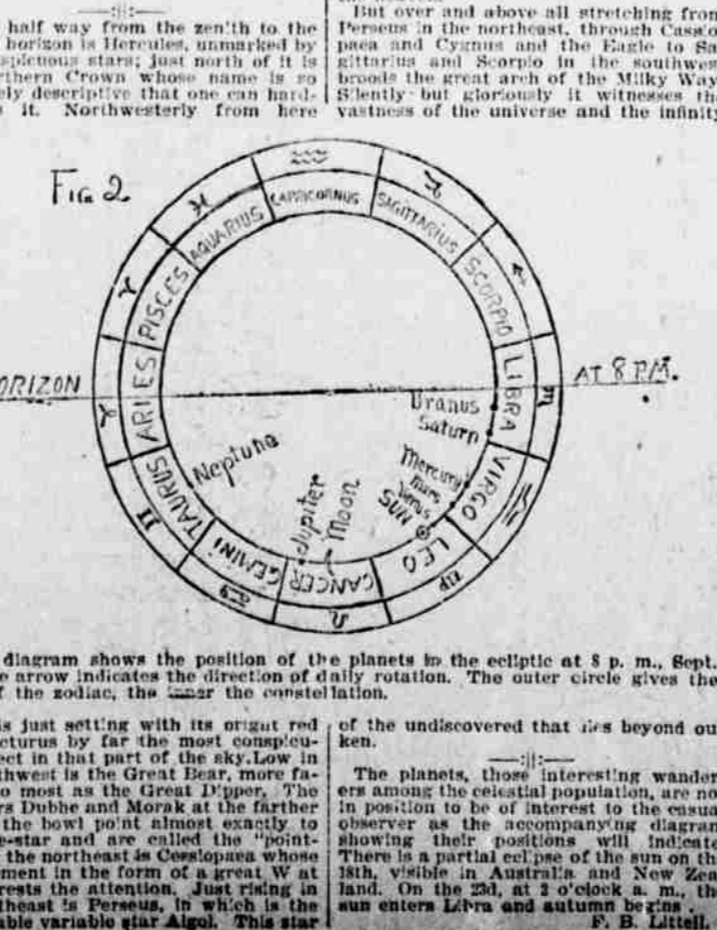

Gathered in the World of Melody

Interesting Notes About Famous Musicians at Home and Abroad.

In the introduction of the theater, with the lights, the magnificent music and the brilliant operatic performances...

Madame Tavaru made her debut at the La Scala, Milan, in Lucia. She astonished the public, disarmed the critics and achieved a triumph.

Katharine Klafsky is one of the most interesting figures in the German operatic scene. She is a Hungarian by birth and forty years old, having been born in September 19, 1855.

In 1851 Madame Tavaru accepted an offer to come to the United States, and appeared in grand opera at the Metropolitan Opera House.

The Serenata School of Music, under management of H. H. James, will this season have a corps of instructors, including Miss Annette Reardon, vocal instructor; Miss Adela Fraughton, teacher of education...

The New Year services at Linden Street synagogue, which are characterized by unusually fine music, will be rendered under the direction of C. B. Derman.

SCRANTON DIRECTORY OF Wholesale Dealers and Manufacturers.

- List of various businesses and manufacturers in Scranton, including Laekawanna Trust and Safe Deposit Co., Wholesale Dealers, and many others.