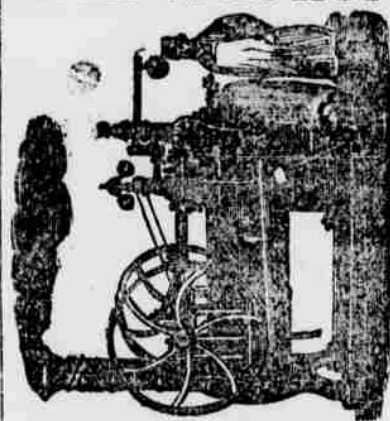

H. H. Warner

DEALER IN

SECOND-HAND TUBING.

All Sizes Casing, Engines,

Boilers, and

OIL WELL SUPPLIES.

HIGHEST CASH PRICE PAID FOR OLD

ROPE, IRON AND BRASS.

washington-St., Nearly Opp. Exchange House, Pet. Centre, Pa.

H. H. WARNER.

New Goods.

Emel Zedwich

(“LITTLE JOE.”)

BOOT AND SHOE MAKER,

Has just returned from Buffalo with a complete stock of

Fall and Winter Goods.

Has been established in Petroleum Centre for just three years, and has the name of

Making the Best Fit and Finest

Boot in the Oil Regions.

He is constantly receiving orders from other sections of the Oil Regions.

He constantly keeps on hand

Ready-made Boots & Shoes

LADIES' AND CHILDREN'S

SHOES AND GAITERS

CALL AND SEE HIM.
EMEL ZEDWICH.

SAVE YOUR MONEY

And buy your Boots and Shoes at

Geo. Magrane's

ONE PRICE

BOOT & SHOE STORE!

Custom Department!

And guarantee a perfect fit in all my work. Repairing neatly done. Next door to Work Jewelry Store.

Petroleum Centre, Pa.

For Pure Wines warranted as such by the Southern of Boston go to SATCHEL &

MEASE & ARMSTRONG

SUCCESSORS TO H. H. WARNER
WHOLESALE AND RETAIL.

FLOUR!

AND FINE Merch'nts

THE subscribers having bought the old stand of H. H. Warner, intend carrying the business and will keep always on hand the best market affords. We will do a WHOLESALE and RETAIL trade in the following products:

Flour, Feed, Hay & Grain

of all kinds. We also have a very large stock

of Apples.
We invite a share of public patronage, feeling confident we can give satisfaction in price and quality of goods.

MEASE & ARMSTRONG,
Petroleum Centre, Pa., Nov. 25 1872.

FOR SALE

CHEAP.

Second-Hand Oil Well supplies, 10,000 ft 2 1/2 IN. TUBING, 10,000 ft 3 1/2 IN. CASING, 5,000 ft SMALL PIPE, 5,000 ft RUBBER HOSE, 9 in. h. 7 and 6 inch SPIRITING PIPE, FITTINGS at one half price of New GAS and ROTARY PUMPS for sale or to rent. ENGINES and BOILERS of all sizes at

HOWE & COOK'S,
Box 220, Petroleum Centre, Pa.

ISHAM BROS.,

Spring-St., Titusville, Pa.,

Dealers in

FINE WATCHES!

Clocks,

and Jewelry.

New Stock Just Received!

Ladies & Gents' Gold Watches

of all qualities.

SILVER WATCHES,
GOLD CHAINS, latest styles,
SILVER CHAINS, all kinds,
CHARMS, every description,
SOLID GOLD SETS,
GOLD FINGER RINGS,
SILVER FINGER RINGS,
SPECTACLES, all kinds.
SOLID SILVER WARE,
SILVER PLATED WARE,
CLOCKS, every description,
FANCY GOODS, &c.

REPAIRING done in SUPERIOR and most Workmanlike manner.

Our stock will be sold at the very

LOWEST RATES POSSIBLE

And no one shall leave our establishment without being perfectly satisfied that they have received a bargain.

ISHAM BROS.

ARRIVAL AND DEPARTURE OF TRAINS ON O. C. & A. R. R.

On and after Sunday, Nov 24, 1872, trains will run as follows: