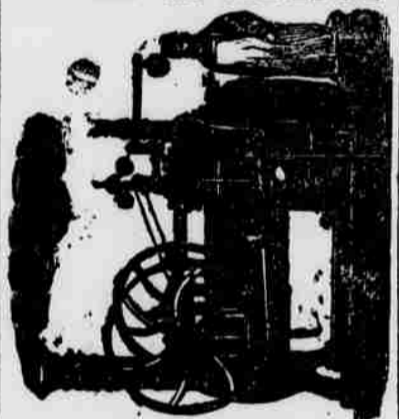

H. H. Warner

DEALER IN
SECOND-HAND TUBING,
All Sizes Casing, Engines,
Boilers, and
OIL WELL SUPPLIES.
HIGHEST CASH PRICE PAID FOR OLD
ROPE, IRON and BRASS.
Having recently purchased a New and Improved PIPE CUTTING MACHINE, I am prepared to cut and fit all sizes of Pipe and Casing from 1/2 inch to 31 1/2 inch.
Washington-St., Nearly Opp. Mechanics House, Pet. Centre, Pa.
H. H. WARNER.

New Goods.

Emel Zedwich.
(“LITTLE JOE.”)

BOOT AND SHOE MAKER,

Has just returned from Buffalo with a complete stock of

Fall and Winter Goods.

Has been established in Petroleum Centre for past three years, and has the name of

Making the Best Fit and Finest Boot in the Oil Region.

He is constantly receiving orders from other sections of the Oil Region.

He constantly keeps on hand

Ready-made Boots & Shoes

LADIES' AND CHILDREN'S SHOES AND GAITERS.

CALL AND SEE HIM.
EMEL ZEDWICH.

SAVE YOUR MONEY

And buy your Boots and Shoes at

Geo. Magrane's

ONE PRICE

BOOT & SHOE STORE!

I keep a very large stock of all kinds on hand, and sell as cheap as any other house in the OIL REGION. Connected with my Store is a

Custom Department!

And I guarantee a perfect fit in all my work Repairing neatly done. Next door to Wolf Jewelry Store.

Petroleum Centre, Pa.
For Pure Wines warranted as such by the State of Pennsylvania go to GAYNE'S.

MEASE & ARMSTRONG

SUCCESSORS TO H. H. WARNER
WHOLESALE AND RETAIL

FLOUR!

AND
FEED,
Merch'nts

THE Subscribers having bought the old stand of H. H. Warner, intend enlarging the business and will keep always on hand the best the market affords. We will do a WHOLESALE and RETAIL trade in the following products:

Flour, Feed, Hay & Grain

of all kinds. We also have a very large stock of fine APPLES. We invite a share of public patronage, feeling confident we can give satisfaction in price and quality of goods.

MEASE & ARMSTRONG,
Petroleum Centre, Pa., Nov. 9, 1870

FOR SALE

CHEAP.

Second-Hand Oil Well supplies, 16,000 ft 2 in. TUBING, 10,000 ft 1 1/2 in. and 8 1/2 in. and 3 inch CASING, 5,000 ft SMALL PIPE, 5,000 ft Sucker Rods, 9 inch, 7 inch and 6 inch DRIVING PIPE, FITTINGS at one half price of New GAS and ROTARY PUMPS for sale or to rent. ENGINES and BOILERS of all sizes, at
HOWE & COOK'S,
Box 220, Petroleum Centre, Pa.
Oct-24-72

ISHAM BROS.,

Spring-St., Titusville, Pa.,
Dealers in

FINE WATCHES,

Clocks,
and Jewelry.

New Stock Just Received!

Ladies & Gents' Gold Watches of all qualities.

REPAIRING done in SUPERIOR and most Workmanlike manner.

Our stock will be sold at the very

LOWEST RATES POSSIBLE

Add no one shall leave our establishment without being perfectly satisfied that they have received a bargain.
ISHAM BROS.

ARRIVAL AND DEPARTURE OF TRAINS ON O. C. & A. R. R.

On and after Sunday, Nov. 24, 1872, trains will run as follows:

NORTH	No. 5.	No. 3.	No. 1.
Leave Irvine.	11.58 A.M.	6.20 P.M.	
Leave Oil City 6.00 A.M.	2.30 P.M.	7.50 P.M.	
" Pet. Cen. 6.30 "	3.27 "	8.35 "	
" Titusv. 7.10 "	4.25 "	9.15 "	
Arrive Corry, 8.50 "	6.00 "	10.40 "