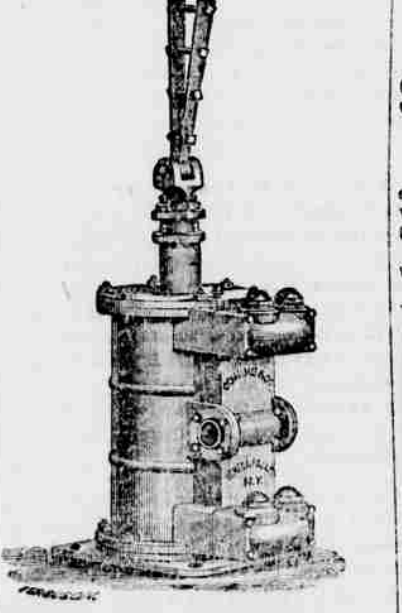

GAS PUMP

New and Improved
Gas Pump!
THE BEST YET!

AT
Geo. W. Winsor

The Exclusiv Agents for the
entire Oil Region.
Locomotive Cylinder--13 In.

THE COWING GAS PUMP:
Has been thoroughly tried and found to be
the best yet manufactured.
A LIBERAL DISCOUNT MADE TO
DEALERS.
13" New style Overboard at
ALDEN'S.

MORRIS, TASKER & CO.'S TUBING, & C

Morris, Tasker & Co.
Philadelphia.

Branch Store

No. 12 Diamond Street,
TITUSVILLE PA.

MANUFACTURERS OF
LAP-WELDED

OIL-WELL TUBING
AND CASING!

Oil Well Supplies,
Fittings and Tools,

SCREWING MACHINES, &c.

Our Oil Well Tubes are test-
ed before leaving our Works
with a pressure of 1,200 Lbs
to the Square Inch.
Each length is stamped near the screw
with our trade mark—the sockets are not.
July 17-72.

RHEUMATISM
NEURALGIA
$5000 WILL BE PAID.

LIME.

Lime, Hydraulic Cement,
Calced Plaster, Hair, &c
Of a superior quality, always on hand and deliv-
ered to any part of the oil region by leaving orders
to
C. A. DUFFY'S,
Care, P. O. Box 100, Titusville, Pa.