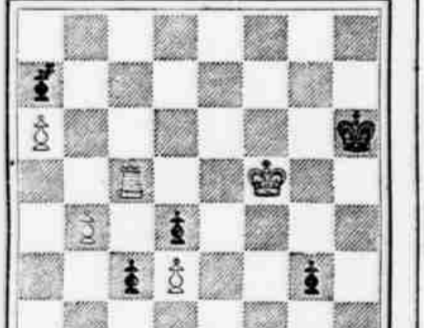

PROBLEM NO. 253. (First British Mercury Tourney.) BY E. HALLWELL, HOLYOKE, ENGLAND.