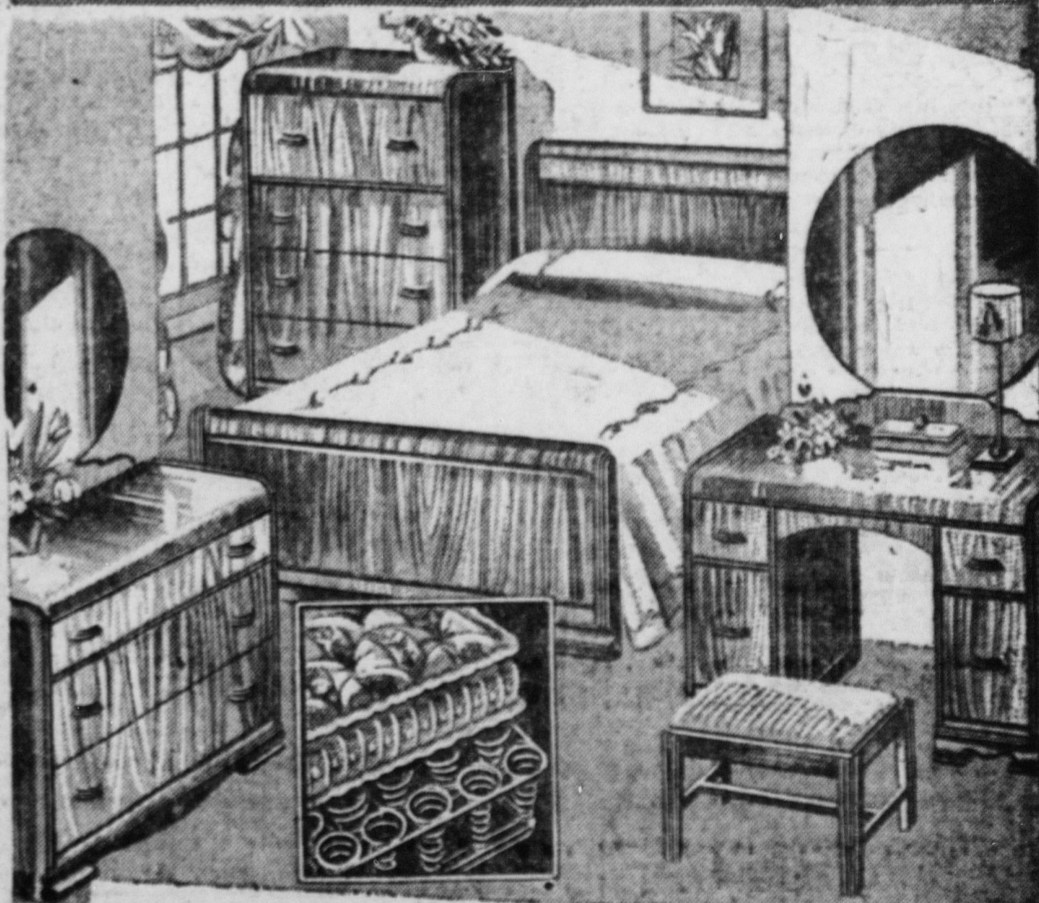

FEBRUARY SALE FEATURE!

Complete 7-piece Bedroom Outfit

The beautiful, streamline waterfall design Suite alone is a most unusual value at this low price but with Mattress and Spring included, it should be positively irresistible. This is undoubtedly your last opportunity to furnish your bedroom completely, in modern style, at such low cost, so act at once! Here's what we include:

- Full Size Modern Design Bed
- Streamline Dresser
- Kneehole Vanity with Bench
- Resilient Coil Spring
- Commodious Chest of Drawers
- Fine Roll Edge Mattress

$85
$8.50 Free Gifts

CHOOSE Your Own **FREE GIFTS** UP TO 10% OF YOUR PURCHASE

~~$24.50~~ Value!
INNERSPRING MATTRESSES **$14.88**
10% in Free Gifts

Values to $10.
FULL OR TWIN SIMMONS BEDS **$5.**
10% in Free Gifts

~~$39.50~~ Value
STUDIO COUCHES **$25.**
10% in Free Gifts

CHOOSE Your Own **FREE GIFTS** UP TO 10% OF YOUR PURCHASE

PEOPLE'S FURNITURE CO.