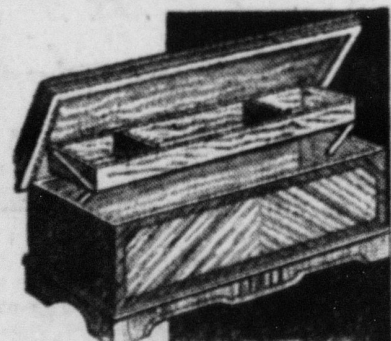

RICHLY VENEERED
A beautiful piece of furniture and one which offers you unusual protection as well. The veneering is over red cedar....

$16