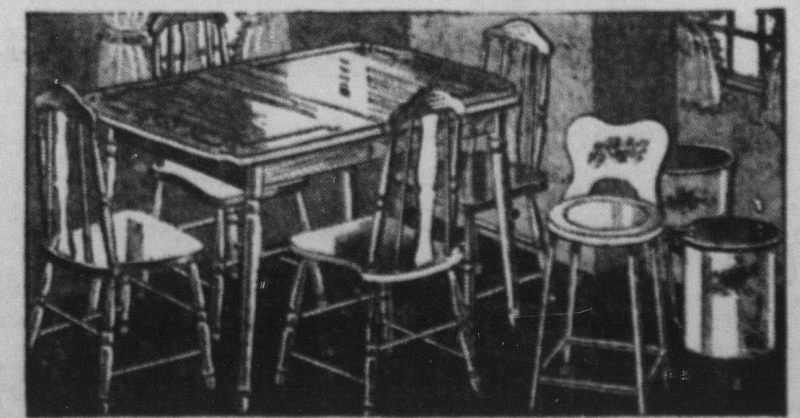

COMPLETE 8-Pc. KITCHEN GROUP

50c Down—50c Each Week

- Extension Table
- 4 Chairs
- Metal Waste Basket
- Metal Under-sink Receptacle
- Metal Kitchen Stool

$19

PEOPLE'S Furniture Co.

228-230 EAST COLLEGE AVE.

STATE COLLEGE LEWISTOWN-BLOOMSBURG