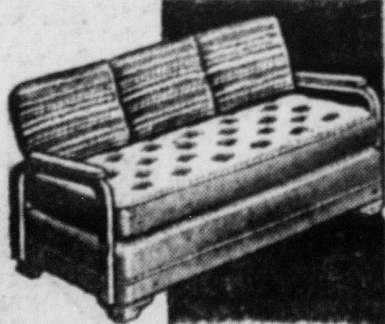

HAS METAL ARMS

Here's a perfect couch by day. It has heavy sapped metal arms and back to support pillows. Special

$25