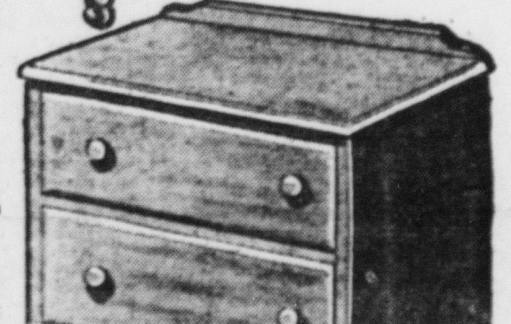

DRESSER
Double strength construction to match.
$12.95