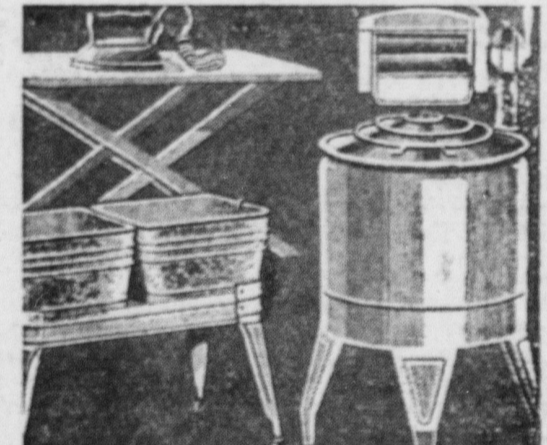

Famous Faultless Washers

Here's your chance to get a nationally famous Electric Washing Machine at a record low price! It's the newest 1939 model with all improvements. Large capacity. **$29**
PAY 50c A WEEK