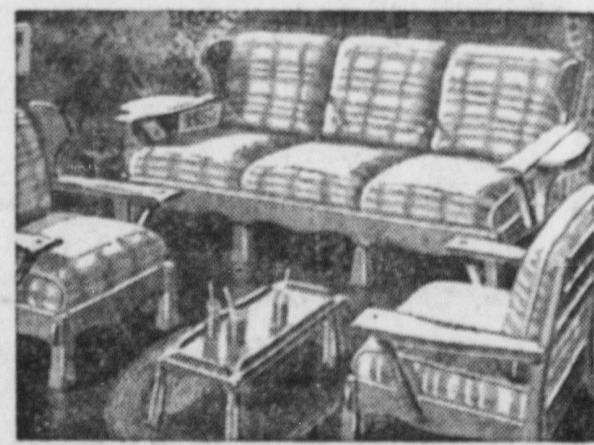

Complete Poster Bed Group

A sensational bedroom value! At this low price we include a fine Colonial Poster Bed in walnut finish, an Innerspring Mattress, a genuine Simmons Spring and Chest of Drawers. **\$29**
PAY 50c A WEEK

EASY CREDIT TERMS!

OPEN AN ACCOUNT - YOUR CREDIT IS GOOD AT PEOPLES

LIBERAL TERMS
You May Have Your **FREE TURKEY** Any Time You Want It!
LIBERAL TERMS

136-pc. Breakfast Room Set

Extension Table and four Chairs—a 100-piece Dish Set—a five-piece Linen Set—26-piece Silverware Set—all for one low sale price! We're making this a big sensation! At only **\$29**
PAY 50c A WEEK

YOUR BIG FREE TURKEY WITH ANY PURCHASE OF \$29. OR MORE!

6-Pc. Studio Couch Outfit

A combination living room-bedroom in one! Studio Couch opens up into full size bed. We include: Innerspring Studio Couch, two modern End Tables, two smart Table Lamps, modern Coffee Table. **\$29**
PAY 50c A WEEK

Maple Living Room Suite

Very durably constructed and beautifully finished. New style Davenport and comfortable Chair. Smart, colorful coverings at a tremendous saving in this big \$29 sale! **\$29**
PAY 50c A WEEK