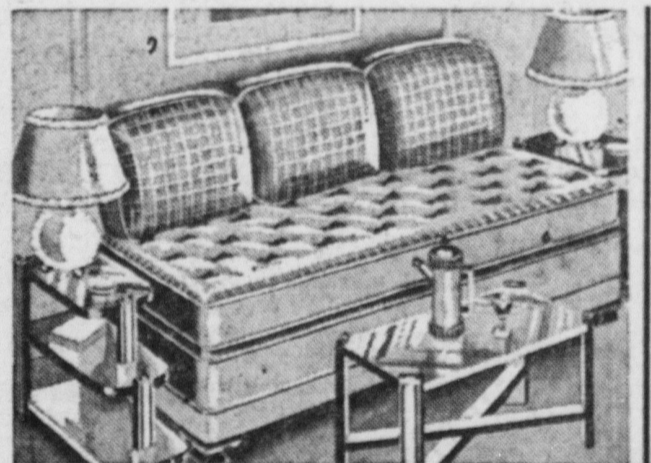

Complete Poster Bed Group

A sensational bedroom value! At this low price we include a fine Colonial Poster Bed in walnut finish, an Innerspring Mattress, a genuine Simmons Spring and Chest of Drawers. **\$29**
PAY 50c A WEEK

EASY CREDIT TERMS!

OPEN AN ACCOUNT - YOUR CREDIT IS GOOD AT PEOPLES

LIBERAL TERMS
You May Have Your **FREE TURKEY** Any Time You Want It!
LIBERAL TERMS

136-pc. Breakfast Room Set

Extension Table and four Chairs—a 100-piece Dish Set—a five-piece Linen Set—26-piece Silverware Set—all for one low sale price! We're making this a big sensation! At only **\$29**
PAY 50c A WEEK

YOUR BIG FREE TURKEY WITH ANY PURCHASE OF \$29. OR MORE!

6-Pc. Studio Couch Outfit

A combination living room-bedroom in one! Studio Couch opens up into full size bed. We include: Innerspring Studio Couch, two modern End Tables, two smart Table Lamps, modern Coffee Table. **\$29**
PAY 50c A WEEK

Maple Living Room Suite

Very durably constructed and beautifully finished. New style Davenport and comfortable Chair. Smart, colorful coverings at a tremendous saving in this big \$29 sale! **\$29**
PAY 50c A WEEK