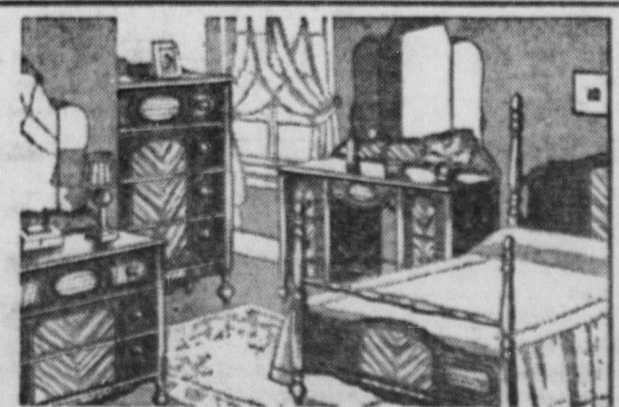

Included! 12-piece CANNON TOWEL SET Included!

GET YOUR BIG Turkey FREE.

OPEN SATURDAY 'TILL 9:00
Other Evenings by Appointment
PHONE STATE COLLEGE 2902

♦ EASY TERMS ♦
No Carrying Charge
FREE DELIVERY

GET YOUR BIG Turkey FREE.

Amazing Bedroom Suite

It's a fine new design and we include the full size Poster Bed, Chest of Drawers and lovely Dresser at this amazingly low price! **\$29**
PAY 50c A WEEK

228 - 230
East College
Avenue