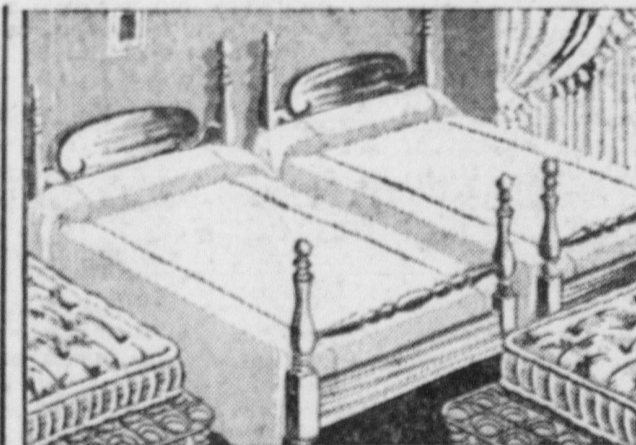

Complete Poster Bed Group

A sensational bedroom value! At this low price we include a fine Colonial Poster Bed in walnut finish, an Innerspring Mattress, a genuine Simmons Spring and Chest of Drawers. **\$29**
PAY 50c A WEEK

YOUR BIG FREE TURKEY WITH ANY PURCHASE OF \$29. OR MORE!

6-Pc. Studio Couch Outfit

A combination living room-bedroom in one! Studio Couch opens up into full size bed. We include: Innerspring Studio Couch, two modern End Tables, two smart Table Lamps, modern Coffee Table. **\$29**
PAY 50c A WEEK

Maple Living Room Suite

Very durably constructed and beautifully finished. New style Davenport and comfortable Chair. Smart, colorful coverings at a tremendous saving in this big \$29 sale! **\$29**
PAY 50c A WEEK