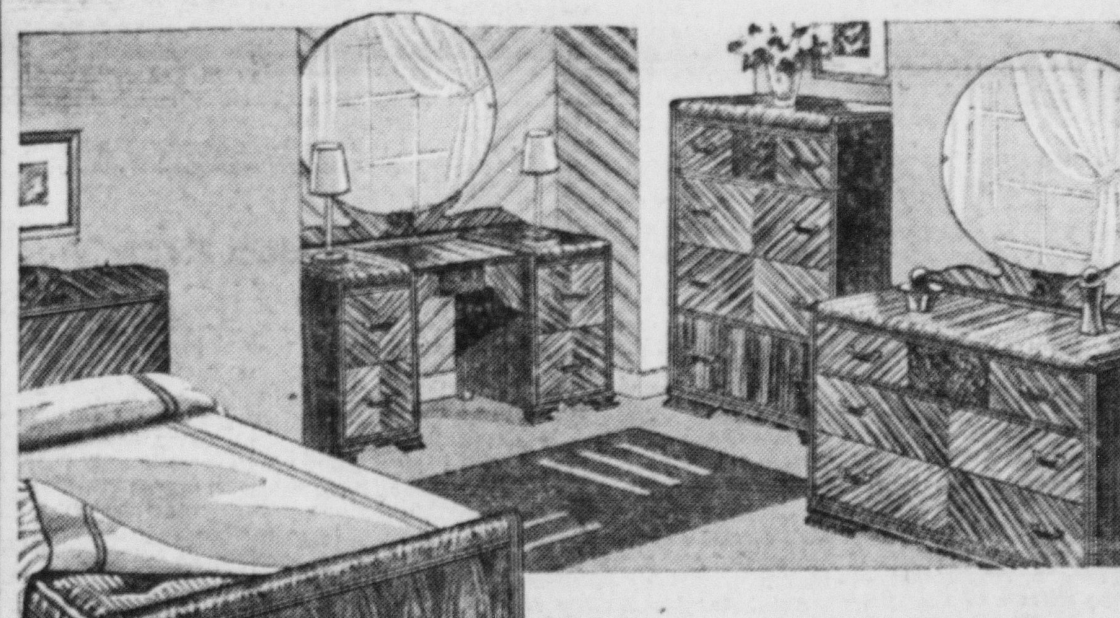

3-Pc. LIVING ROOM IN MAPLE!

Just the thing for that den or sun porch. The frames are made of solid maple, finished to a golden brown. The seats are covered in rust or green tapestry with the back cushions reversible, giving double wear.

No more of these suites at this price when these are gone. With waterfall edges and five ply veneered walnut fronts and tops this bed room suite makes a striking appearance. Included are dresser or vanity, chest and bed. Buy now and save! **\$79.50**