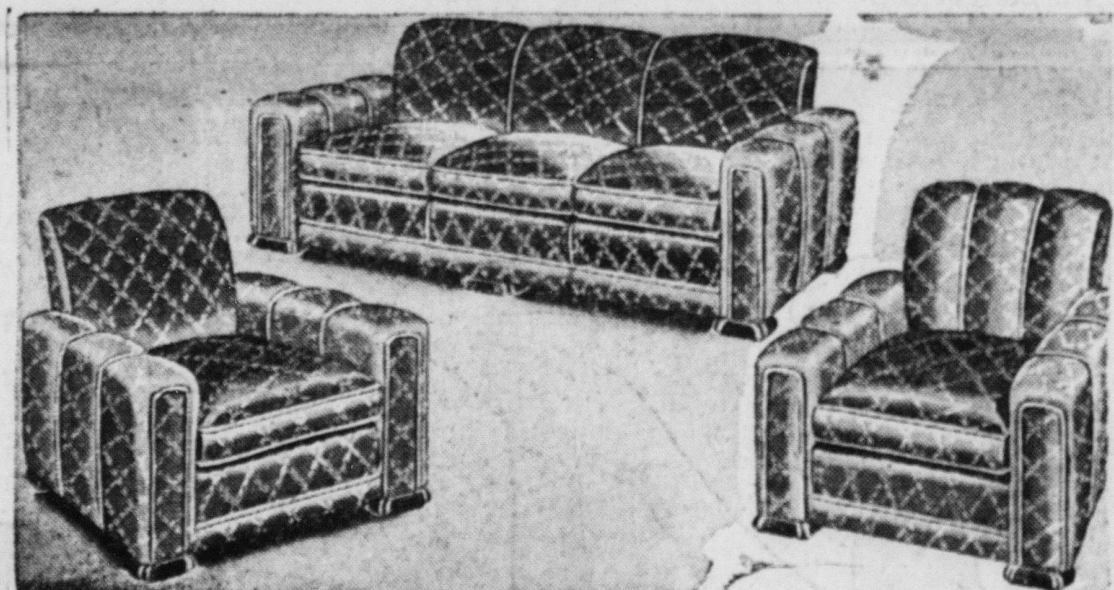

ELECTED!

The People of This District Have Elected The PEOPLE'S FURNITURE CO.

By a Unanimous Vote! People's Furniture Co. in return, do hereby promise that they will give to the people of this district the BIGGEST VALUES in quality furniture that their dollar can buy anywhere. Make your DOLLARS GO FURTHER BY BUYING AT PEOPLE'S

Just a few of these suites left at the old price! The replacement price on these suites is much higher. If you need a new living room suite, buy now and save. Sofa and choice of either chair covered in contrasting or the same color velour. Buy now and save. **\$69.50**

3-Pc. LIVING ROOM IN MAPLE!

Just the thing for that den or sun porch. The frames are made of solid maple, finished to a golden brown. The seats are covered in rust or green tapestry with the back cushions reversible, giving double wear.