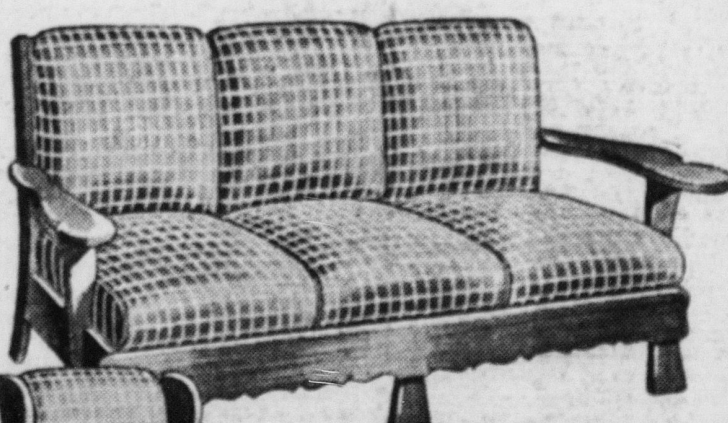

ELECTED!

The People of This District Have Elected The PEOPLE'S FURNITURE CO.

By a Unanimous Vote! People's Furniture Co. in return, do hereby promise that they will give to the people of this district the BIGGEST VALUES in quality furniture that their dollar can buy anywhere. Make your DOLLARS GO FURTHER BY BUYING AT PEOPLE'S

Just a few of these suites left at the old price! The replacement price on these suites is much higher. If you need a new living room suite, buy now and save. Sofa and choice of either chair covered in contrasting or the same color velour. Buy now and save. **\$69.50**

3-Pc. LIVING ROOM IN MAPLE!

Just the thing for that den or sun porch. The frames are made of solid maple, finished to a golden brown. The seats are covered in rust or green tapestry with the back cushions reversible, giving double wear.