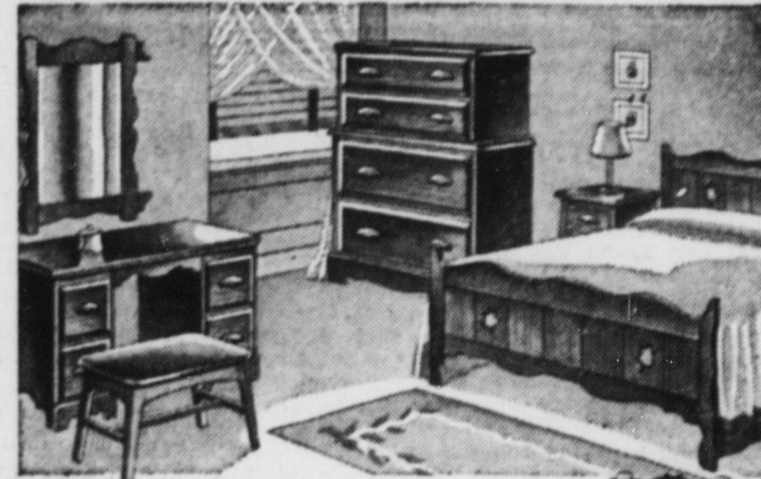

A Maple Bedroom That's Very New

Three Pieces **$48**

Tired of ordinary maple? Then THIS is your suite, and at this price you can certainly have a suite that's different. The bed is new . . . the chest-on-chest large and roomy, and the frames of the mirrors unusual. In that mellow honey tone that bespeaks GOOD maple.