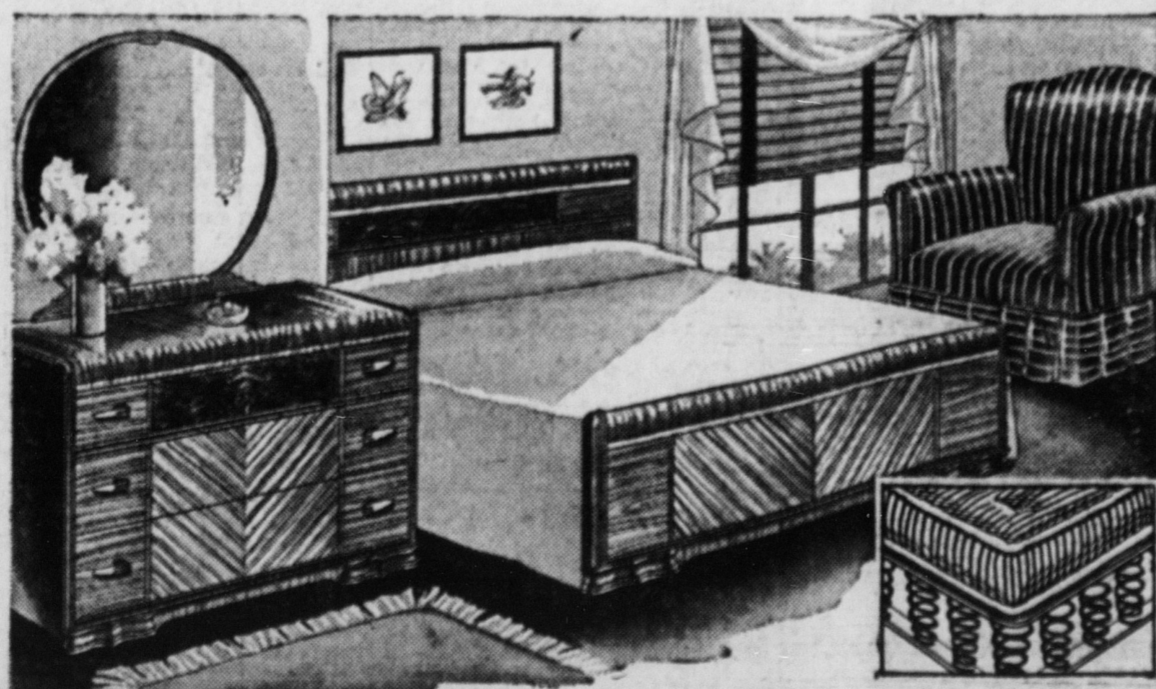

10 Piece Bed Room Outfit

Styled right . . . priced right . . . it's one of the best values we've seen in a long time, because each of the major pieces . . . bed, chest, dresser, is so good looking and smart.

$89

- BED - CHEST - DRESSER
- SPRING - MATTRESS
- BOUDOIR CHAIR
- TWO PILLOWS - TWO LAMPS