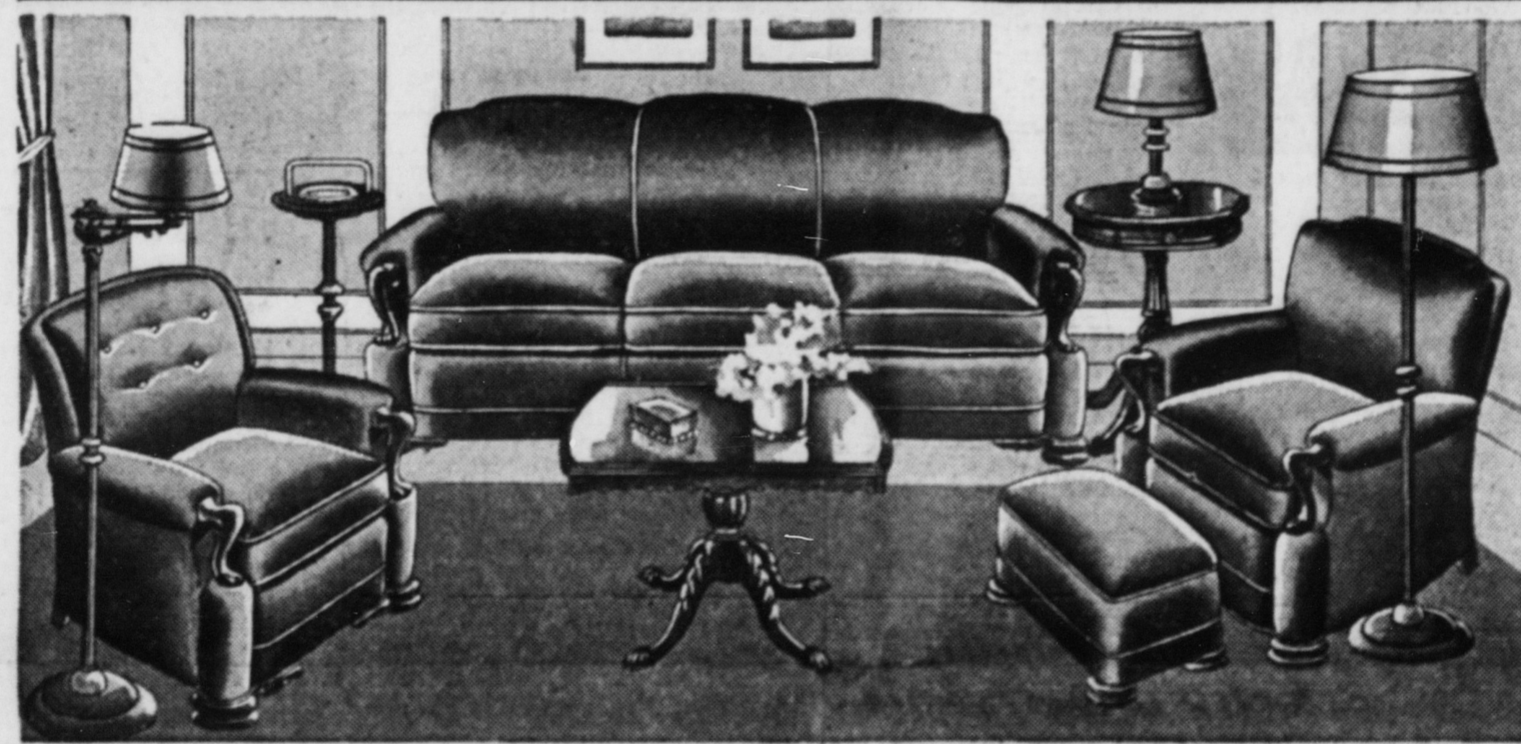

FALL BRIDE OUTFIT

TWELVE-PIECE Living Room OUTFIT $89

"Crowd as much value into this outfit as you can!" That was the word that was passed out to our staff who worked and worked over this group, to make it the kind of a room you'll be proud to own, and to make sure that it offered the utmost in value. Notice that there are THREE big pieces, including the ottoman to match. Come in and see for yourself what a colorful, livable good looking room really is.

- SOFA
- CLUB CHAIR
- LOUNGE CHAIR
- OTTOMAN
- SMOKER
- LAMP TABLE
- COFFEE TABLE
- TABLE LAMP
- BRIDGE LAMP
- FLOOR LAMP
- 2 END TABLES