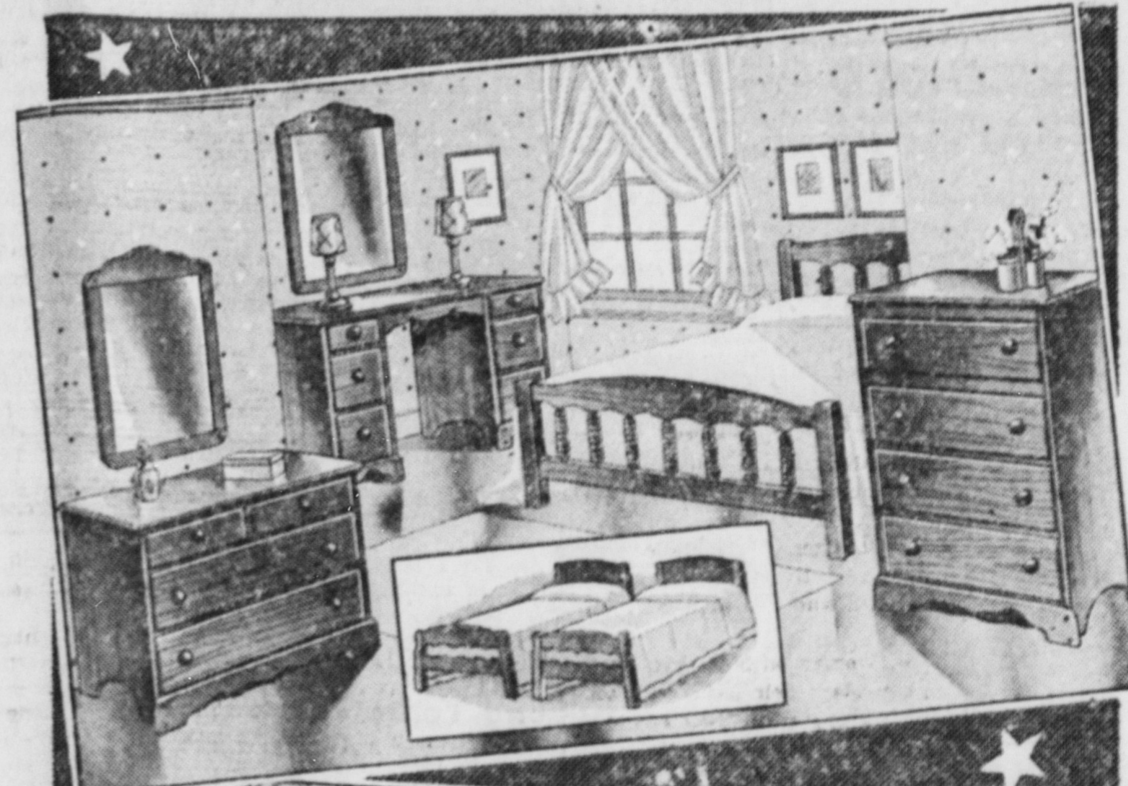

### Maple with a Choice of Bed Styles

**\$69.00**  
FOUR PIECES

You may choose the interesting spool bed, or the double panel bed, the large dresser and vanity, each with a hanging mirror, and the roomy chest, all at this low price. Remember, this is SOLID MAPLE, honey toned and hand rubbed.