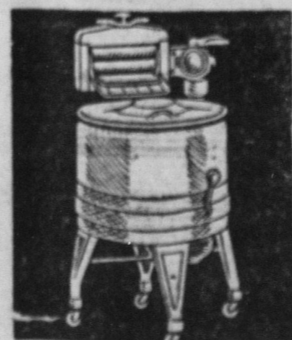

### A Modern Dining Room - Not Too Large

**\$85.00**  
NINE PIECES

Want your dining room to look smart, and yet not overcrowded? Then see this group, with its expensive looking V-matched walnut veneers, and waterfall effects. There's lots of good looking carving used too.

TERMS TO SUIT!

WASHERS  
**\$30.00**

New 1940 Fanless with instant release safe wringer, white porcelain tub and exclusive 6-vane agitator that washes faster.  
\$1.00 Delivers

Studio Divans  
**\$22.00**