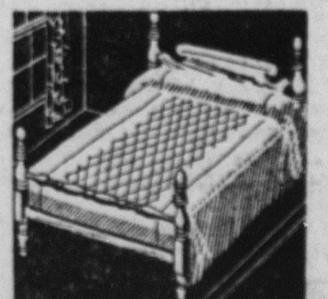

TERMS TO SUIT!

WASHERS  
**\$30.00**

New 1940 Fanless with instant release safe wringer, white porcelain tub and exclusive 6-vane agitator that washes faster.  
\$1.00 Delivers

Studio Divans  
**\$22.00**

This couch has many quality features; extends to twin or double beds. Fine covers.  
\$1.00 Delivers

MATTRESS SPECIAL!  
**\$9.95**

Innerspring mattress, twin or double bed size; art ticking. A September Value!  
\$1.00 Delivers