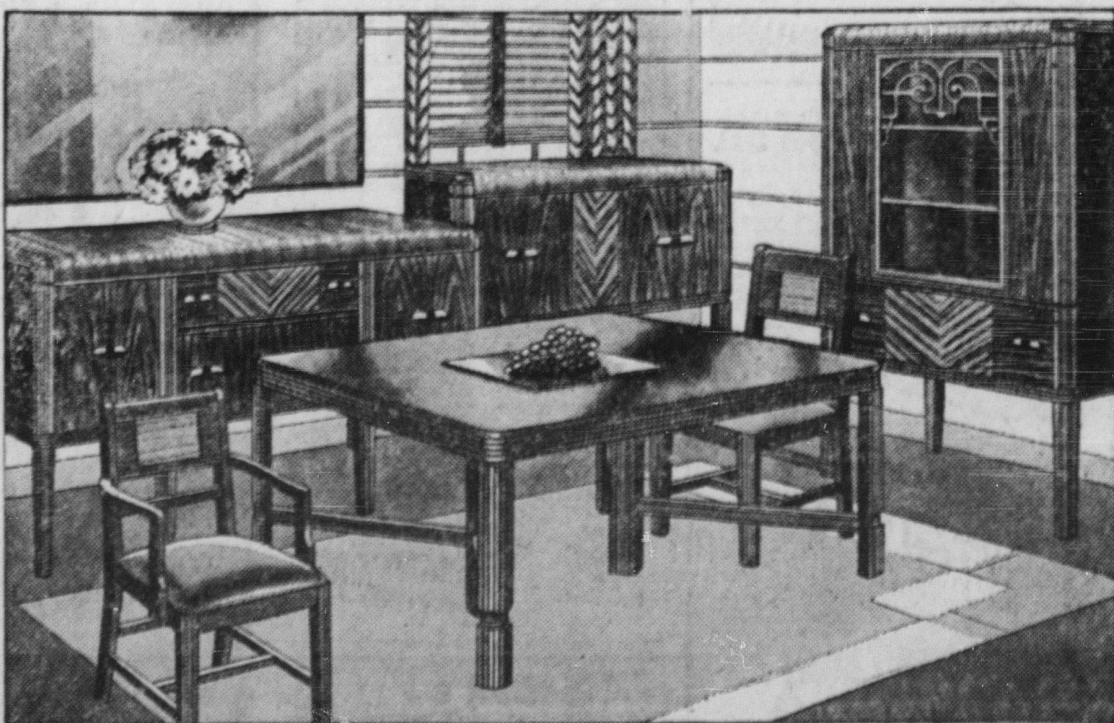

Modern "Waterfall" Dining Suite

Created for homes of today, with a thought as to what will be smart and good looking tomorrow. The V-matched walnut veneers contrast smartly, and each piece is exceptionally well designed, with simple lines that bespeak good taste. Nine pieces. **$85.00**

No Carrying Charges

Open Satur. 'till 9:00

Other Evenings by Appointment.

Free Delivery

Phone 2902 State College

$35 for Your Old Livingroom, Bedroom or Dining-room Suite During This Sale of Sales!