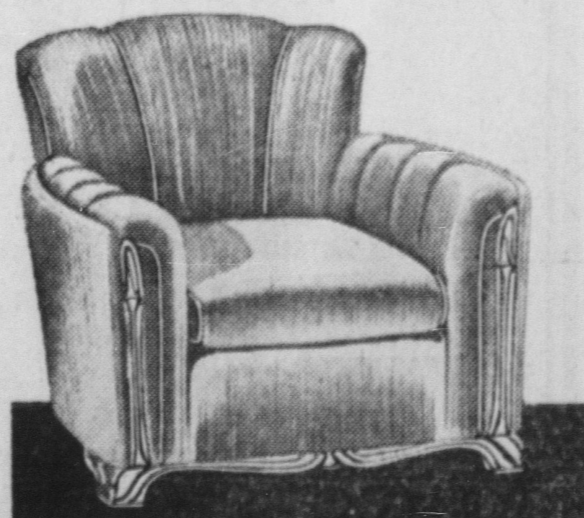

The Livingroom Suite by Kroehler chosen from our large stock, makes the living room of the model home a cheerful and comfortable room.