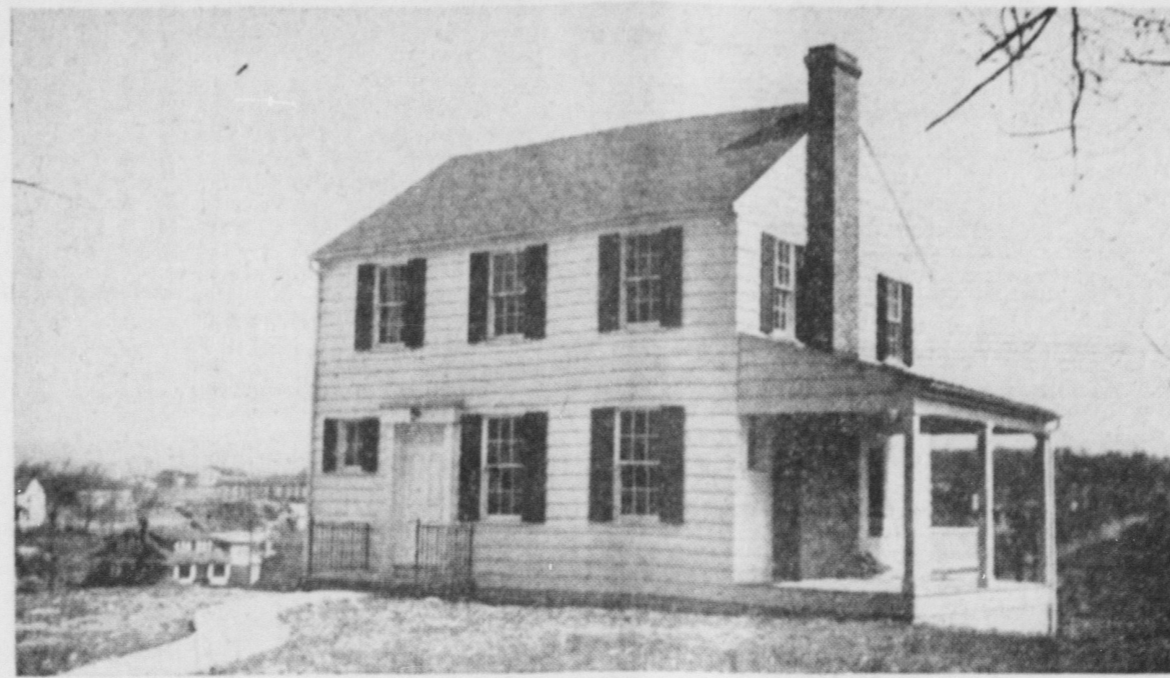

## INVITES YOU TO VISIT Bellefonte's Demonstration Home

EAST LINN STREET  
OPEN DAILY

From 2 to 10 P. M.

Saturday, April 29

To Sunday, May 7, Inc.

This Low-Cost Home Has Been  
**Completely Furnished**

With Merchandise from Our Display Floor  
at the Direction of an Interior Decorator  
from the John Wanamaker  
Store, Philadelphia.

This Modern Six-Room Home, built for Clyde M. Stewart, Wolf Furniture Store Manager, is being financed through an FHA Loan. The price, \$5,950, includes sidewalks and grading; appliances in the model electric kitchen; an electric water heater in the basement; an electrical system unsurpassed by any in this vicinity; garage with car washing facilities; laundry with built-in tubs; furnace room with winter air conditioning system, and many other modern improvements, all of which are included in the selling price of the home.