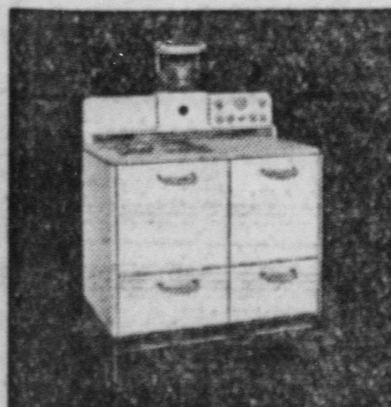

You save money every day you cook on a fast, clean, modern Electric Range.

More Homes on the West Penn system purchased Quality Electric Ranges than any other make.

REASON:

Timer Control of Economy Cooker, Oven and Appliance Receptacle, found only in Quality.