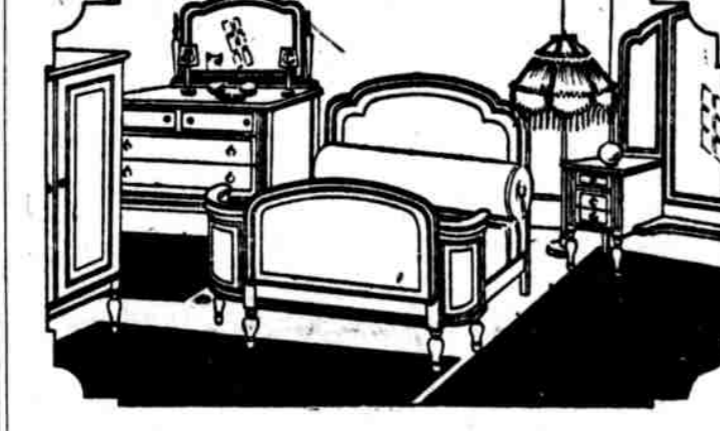

5-Piece Walnut Bedroom Suit... Featuring the graceful curves of the period of William and Mary. Solidly made of rich-hued walnut...

Breakfast-Room Suit... Suitable for small dining-room as well, and beautifully finished in blue-and-gray, old ivory or 18th century mahogany...

Louis XVI Bedroom Suit... Most attractive Suit of 4 pieces; with Dresser, top 50 inches; large Chiffon-Wardrobe, full-size Vanity Dresser, full-size Bed. Complete \$325...

Beautiful Bedroom Suit... Substantially constructed of walnut or mahogany. Consists of 4 pieces—Dresser, top 50 inches; full-size Post Bed; Vanity Dresser with top 16x44 inches; large, roomy Chest of Drawers, 47 inches high, with top 21x28 inches. Close to one-third under usual \$267.50 price for the Sale...