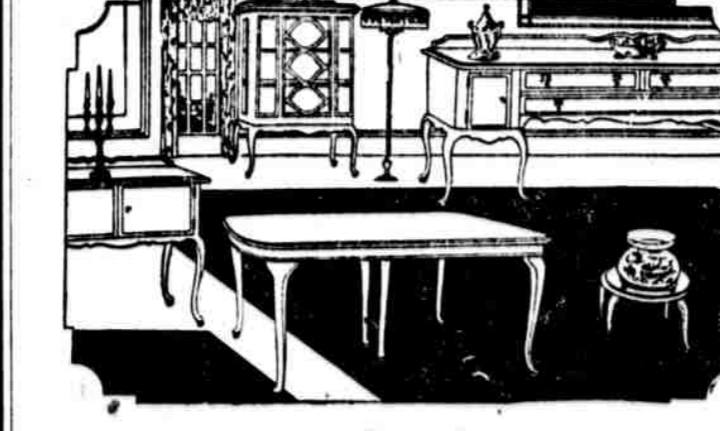

5-Piece Walnut Bedroom Suit... Featuring the graceful curves of the period of William and Mary. Solidly made of rich-hued walnut...

Breakfast-Room Suit... Suitable for small dining-room as well, and beautifully finished in blue-and-gray, old ivory or 18th century mahogany...

Louis XVI Bedroom Suit... Most attractive Suit of 4 pieces; with Dresser, top 50 inches; large Chiffon-Wardrobe, full-size Vanity Dresser, full-size Bed. Complete \$325...

Beautiful Bedroom Suit... Substantially constructed of walnut or mahogany. Consists of 4 pieces—Dresser, top 50 inches; full-size Post Bed; Vanity Dresser with top 16x44 inches; large, roomy Chest of Drawers, 47 inches high, with top 21x28 inches. Close to one-third under usual \$267.50 price for the Sale...

Queen Anne Dining-Room Suit... One of the most popular designs—Queen Anne period. This Suit of 10 pieces, in either walnut or mahogany, consists of a Buffet 72 inches long; China Closet, Serving Table, Extension Table, 5 Side Chairs and an Arm Chair. Finished in burl walnut and crotch mahogany veneers. \$385. And half price during this great Sale...