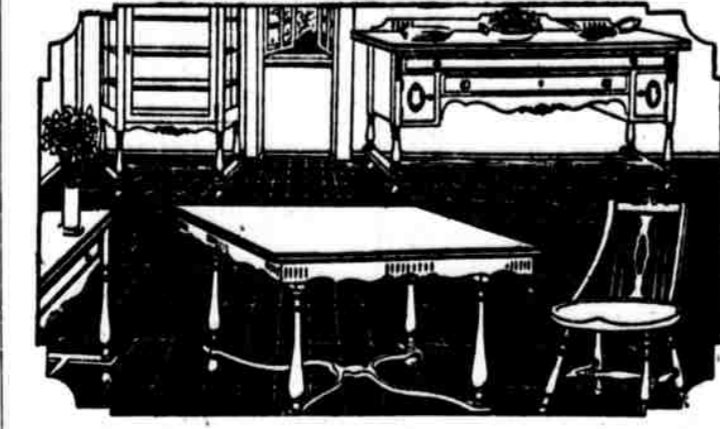

5-Piece Walnut Bedroom Suit... Featuring the graceful curves of the period of William and Mary. Solidly made of rich-hued walnut...

Breakfast-Room Suit... Suitable for small dining-room as well, and beautifully finished in blue-and-gray, old ivory or 18th century mahogany...

Queen Anne Dining-Room Suit... One of the most popular designs—Queen Anne period. This Suit of 10 pieces, in either walnut or mahogany, consists of a Buffet 72 inches long; China Closet, Serving Table, Extension Table, 5 Side Chairs and an Arm Chair. Finished in burl walnut and crotch mahogany veneers. \$385. And half price during this great Sale...