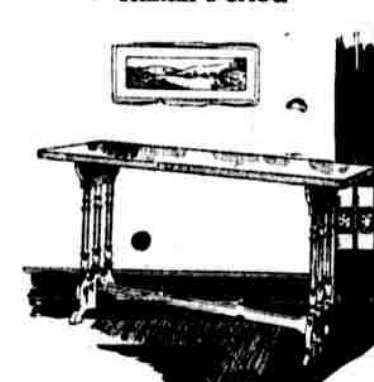

Beautiful Davenport Table, Italian Period

Made with five-ply mahogany built-up top, 60 in. long, 20 in. wide. Regular Value, $45 In This August Sale at $30