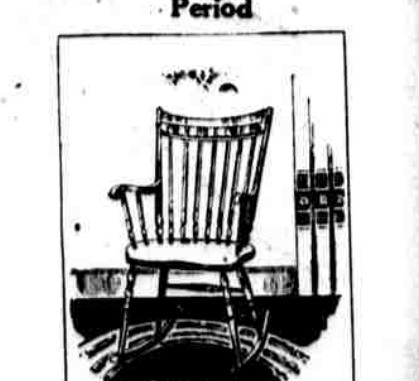

This Rocker of the Windsor Period

High back, saddle seat, antique mahogany finish. Regular Value, $18 Specially Priced in This Sale, $9.85