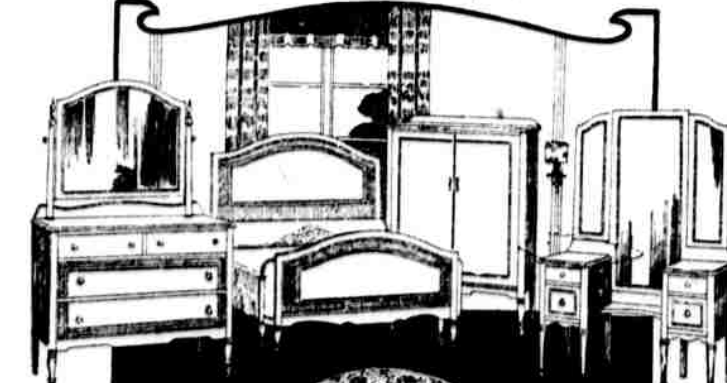

Bedroom Suite From the "School of Windsor"

Made in combination walnut. American walnut built-up drawer fronts, sides, panels and tops. Bureaus 46 in. wide, full vanity dressing case, 46 in. wide; large chiffonette with sliding trays and wardrobe compartment. Full-size bow-end bedstead.

Regular Value $300 Specially Priced in This August Sale, $185