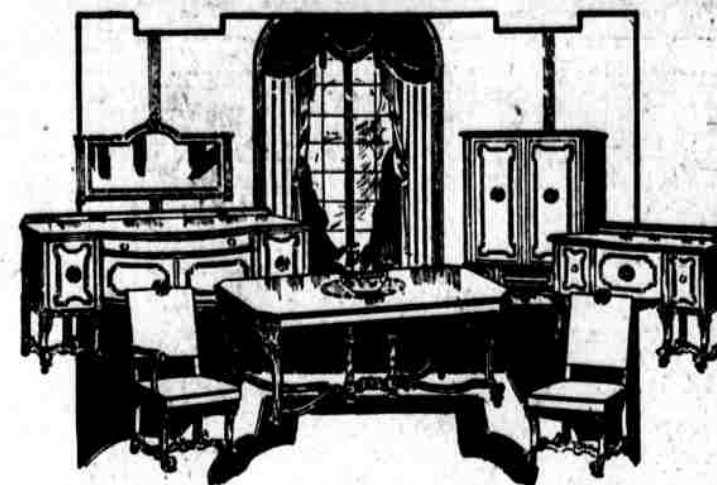

Magnificent Georgian Dining-Room Suite

Eleven Pieces
Finest construction and finish. Buffet 72 in. long, hanging mirror 50 in. long, massive extension table, beautiful silver cabinet, console serving table, set of chairs, upholstered seats and backs, coverings of tapestry.

Regular Value, $1500 Specially Priced in This August Sale, $850