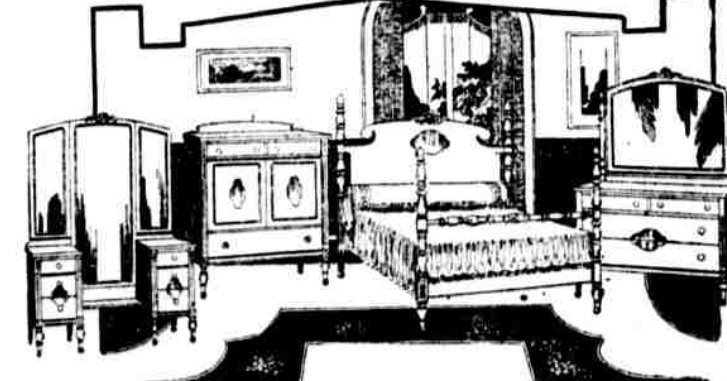

Early Colonial Post Suite