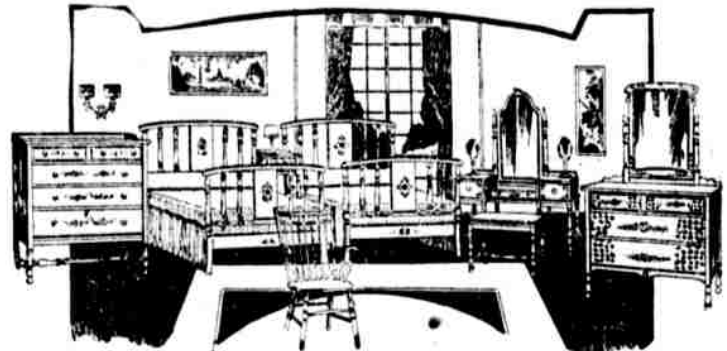

The Bedroom

Quaint "mated" pieces that offer a series of combinations for any size room. Five large pieces, consisting of twin bedstead, vanity dressing case, bureau and chest of drawers.

Specially Priced in This August Sale
Four-piece combination, less the Dresser. Specially Priced in This August Sale $160
Four-piece combination, less the Vanity Dresser. Specially Priced in This August Sale $145
A three-piece combination, consisting of one Bedstead, Chiffonier and Vanity Dresser. Specially Priced in This August Sale $130
A three-piece combination, consisting of one Bedstead, Chiffonier and Dresser. Specially Priced in This August Sale $115
Dressing Table Stool. Specially Priced in This August Sale $12.75
Windsor Arm Chair. Specially Priced in This August Sale $9.85
Or singly—Vanity Dressing Case, special at $65.
Bedsteads, special at $30 each.
Chest of Drawers, special at $35.
Bureau, special at $50.