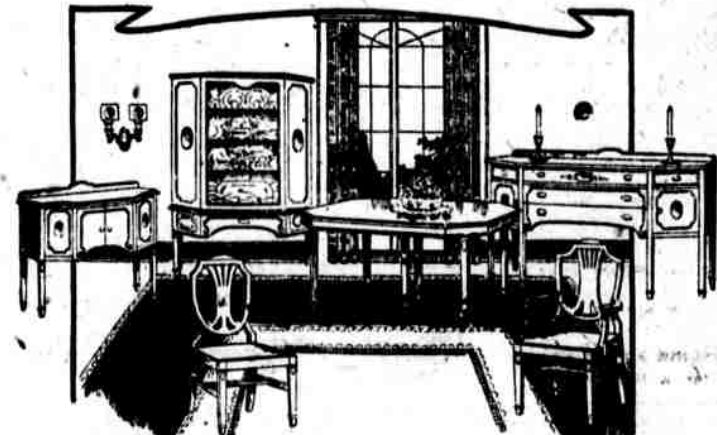

Beautiful Hepplewhite Suite of Solid Mahogany

Regular Value, $550 In This August Sale, $385