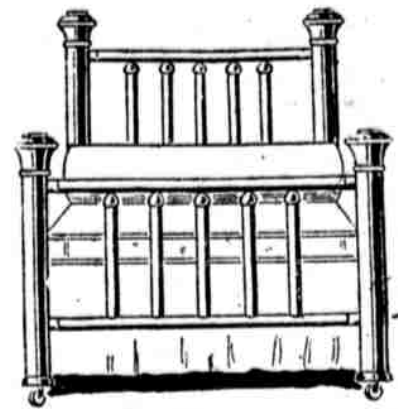

2-inch posts and 1 1/2-inch filler rods. As shown.