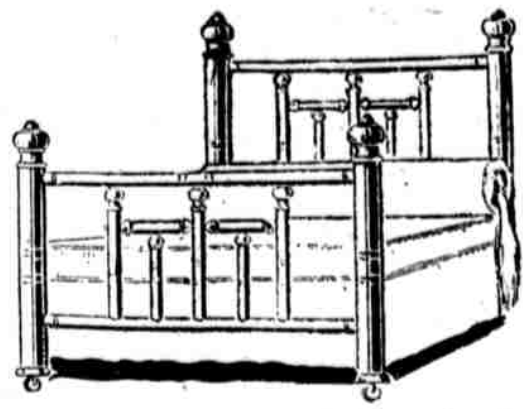

2-inch posts and 1 1/2-inch filler rods. As shown.