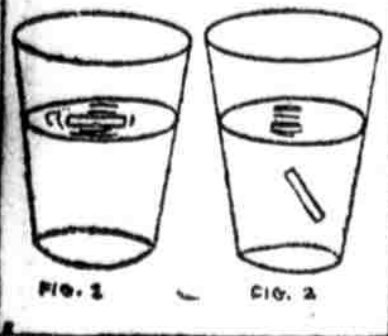

MISCHA VIOLIN RECITAL

After-Dinner Tricks

No. 5—Metal Floats on Water

Copyright, 1921, by Public Ledger Company

Big, Meaty, Selected

Eggs 45c doz

"Eggs you can be SURE of"

At all our Stores

A Diamond Engagement Ring

Made of platinum in pierced design. The diamond is shown to good advantage in the octagonal setting—$210.

Our diamonds are of a uniformly excellent quality, and are artistically set in platinum mountings, designed to enhance the beauty of the gems.

S. Kind & Sons, 1110 Chestnut St. DIAMOND MERCHANTS—JEWELERS—SILVERSMITHS

Forty-five of the "First Fifty" were still running after ten years of service. Workmanship is the answer.

Pierce Arrow Trucks

CHASSIS PRICES

2-ton $3200 3 1/2-ton $4350 5-ton $4850

FOSS-HUGHES CO., 21st and Market Sts., Phila. Lancaster Reading Wilmington Bethlehem

NO PAYMENT DOWN ON VICTROLAS

Has Been OUR Plan for Years And is NOT New at THE "HOME OF SERVICE" Pay for your Records now and start paying for the Victrola December 15th Our guarantee is a real protection

G. W. HUVER CO.

1031-33 Chestnut Street

PIANOS

PLAYER-PIANOS

OPEN EVERY MON.—WED.—FRI. EVE.

RECORDS AND ROLLS

NO DOWN PAYMENT ON PLAYER-PIANOS

Your Player is Delivered Immediately, and Absolutely No Payments Need Be Made Until After Thanksgiving. Pay us only for your first selection of Rolls, also Bench and Scarf, and enjoy the Player in your home without paying another cent until after Thanksgiving.