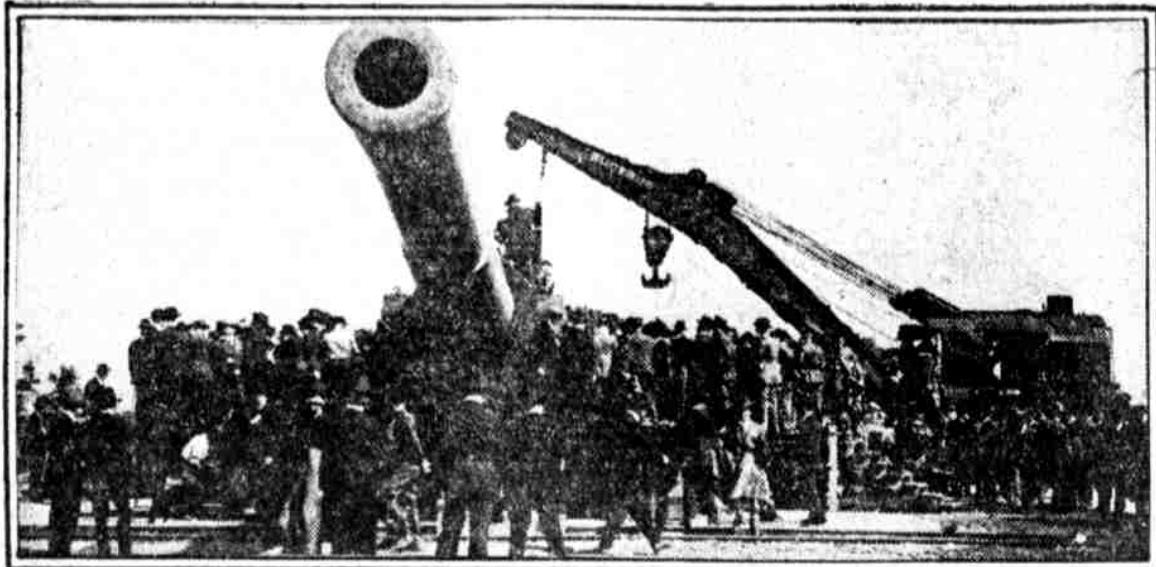

AFTER THE TEST. Spectators were allowed to climb all over the Barbette carriage and gun following the trials at the Aberdeen Proving Grounds, Maryland. The derrick was used for handling the 16-inch shells. Ledger Photo Service