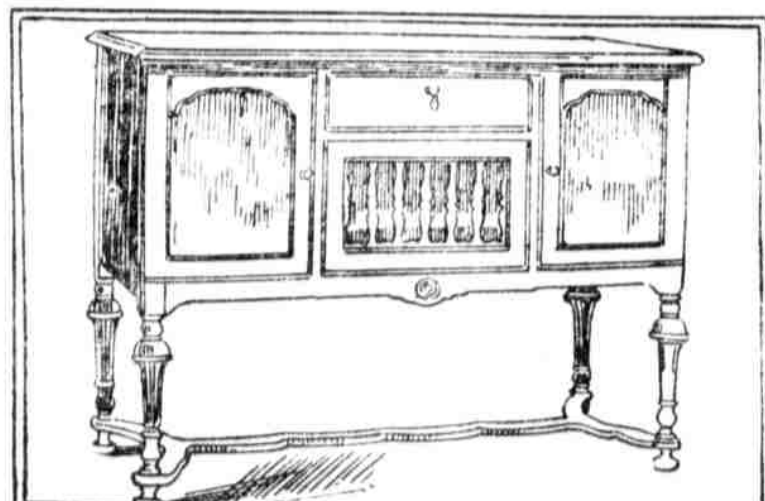

William and Mary Pathe with $25 worth of Pathe Records free, $250