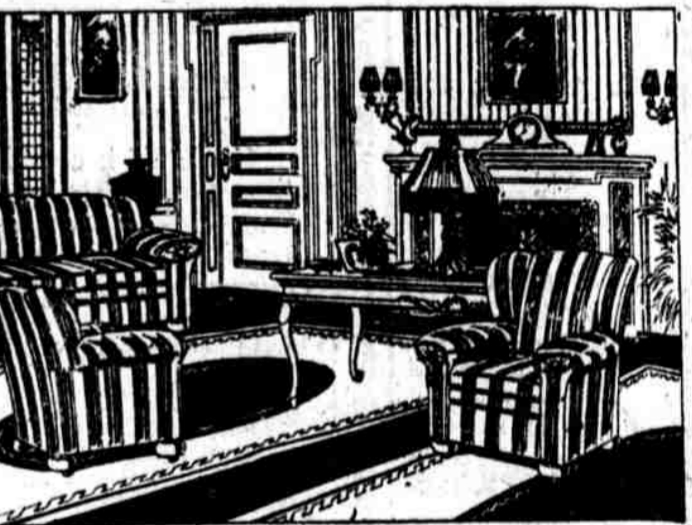

At \$285. Massive Post Colonial Suite—Saving \$225

Suite as illustrated, massive post Colonial design, 4-inch turned post bedstead, large bureau, chiffonier and toilet table in dull mahogany.

At \$250. Post Colonial Suite—Saving \$200

Suite as illustrated, full-size Colonial bed, bureau, chiffonier and toilet table in dull mahogany.

\$50,000 Worth of Overstuffed Furniture at Half and Less Than Half Price

Overstuffed Furniture of the luxurious English type, finest of construction, hand made. Coverings average from \$5.00 to \$30 per yard. Numerous designs, variety of coverings in silk mohair, silk velour and tapestry.

At \$300—Living-Room Suites Less Than Half Price

Living-room suite as illustrated. These suites are of wonderful design, 7-foot davenport, armchair and wing chair. Rocker extra, if desired. All outside backs covered in same material. Full spring edges; spring pillow arms; loose spring cushions; coverings of silk velour or blue or mulberry mohair. Three pieces to be closed out at \$300. Less than half price.