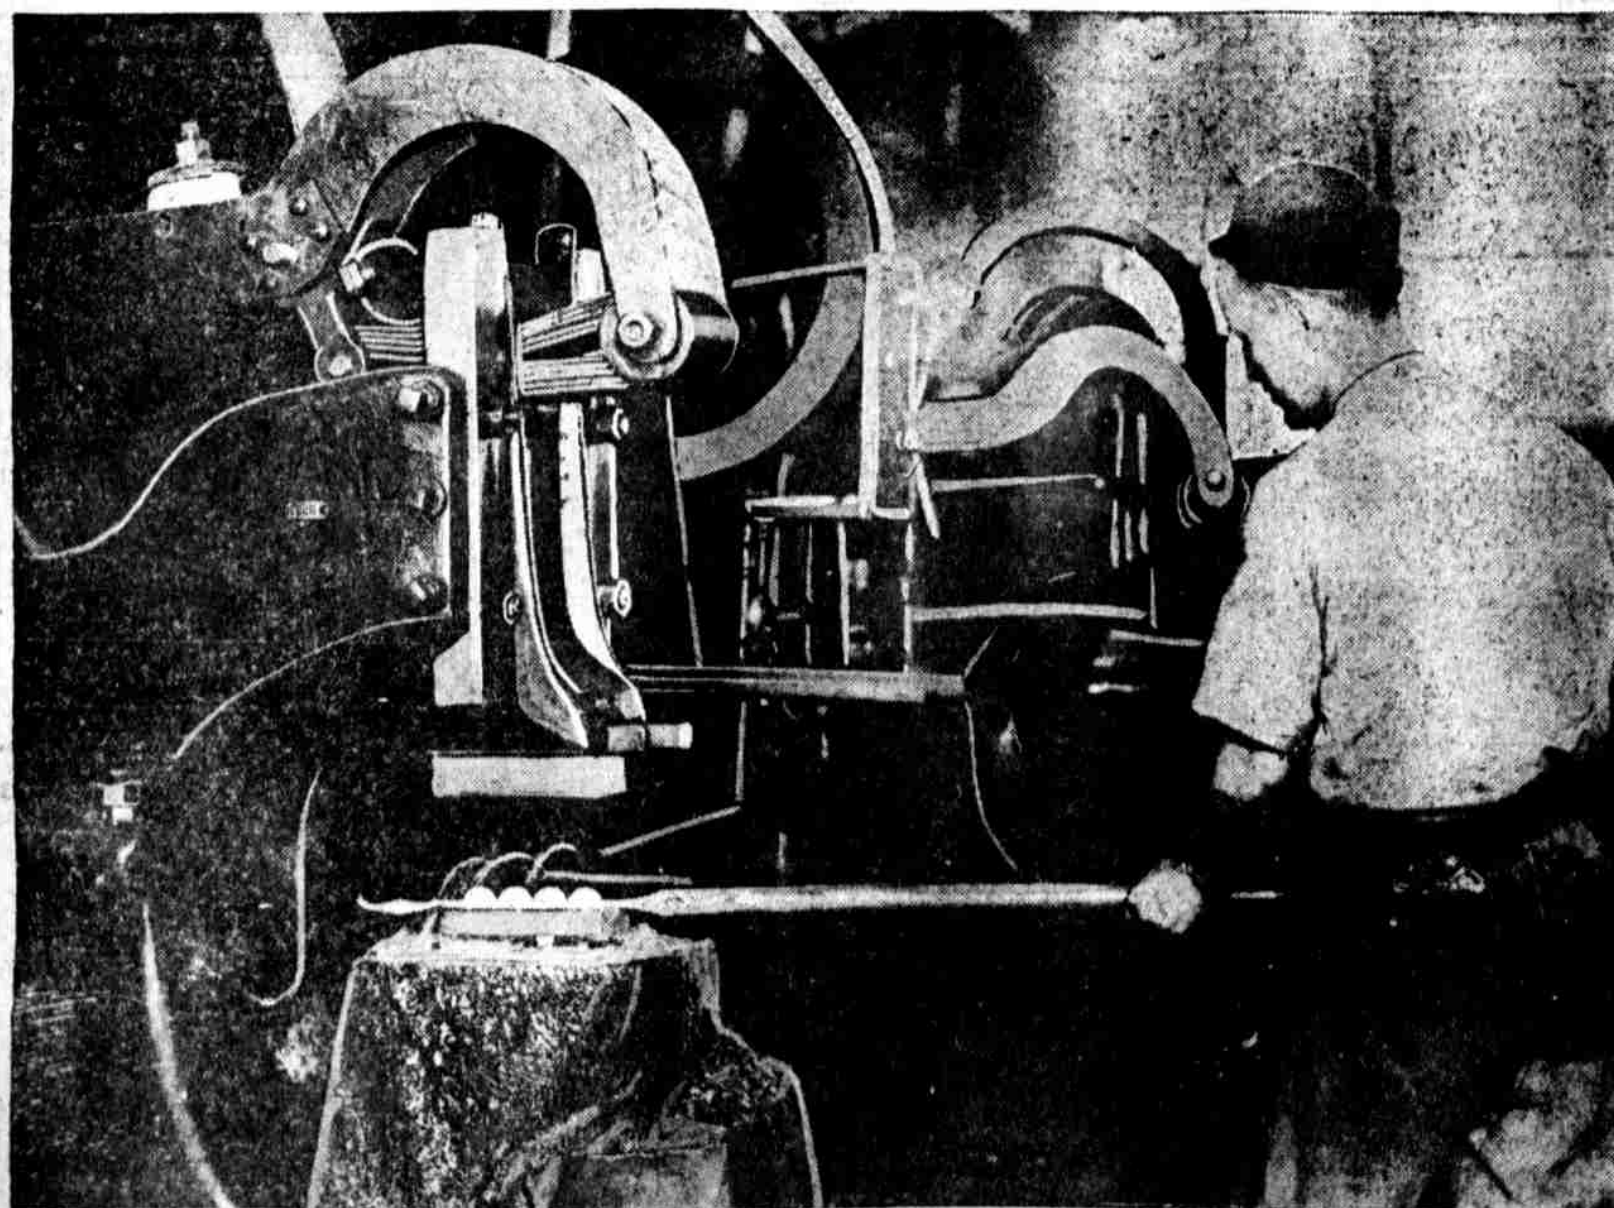

WITH THE ASSISTANCE of this machine, John Ernhardt, 3467 North Third street, forges 1800 pounds of steel into finished steel balls daily at the Atlas Ball Company, Fourth street and Glenwood avenue. Note the four red-hot balls in the holder held by Ernhardt.