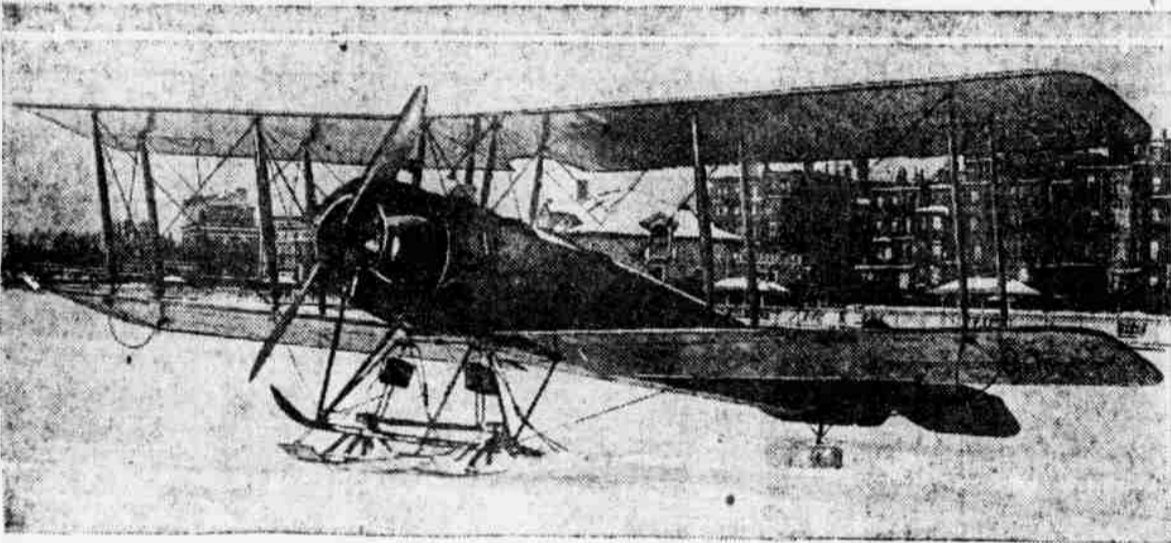

Underwood & Underwood. BY ADDING skids this Avro airplane has been used as an aerial snow and ice sled with great success.