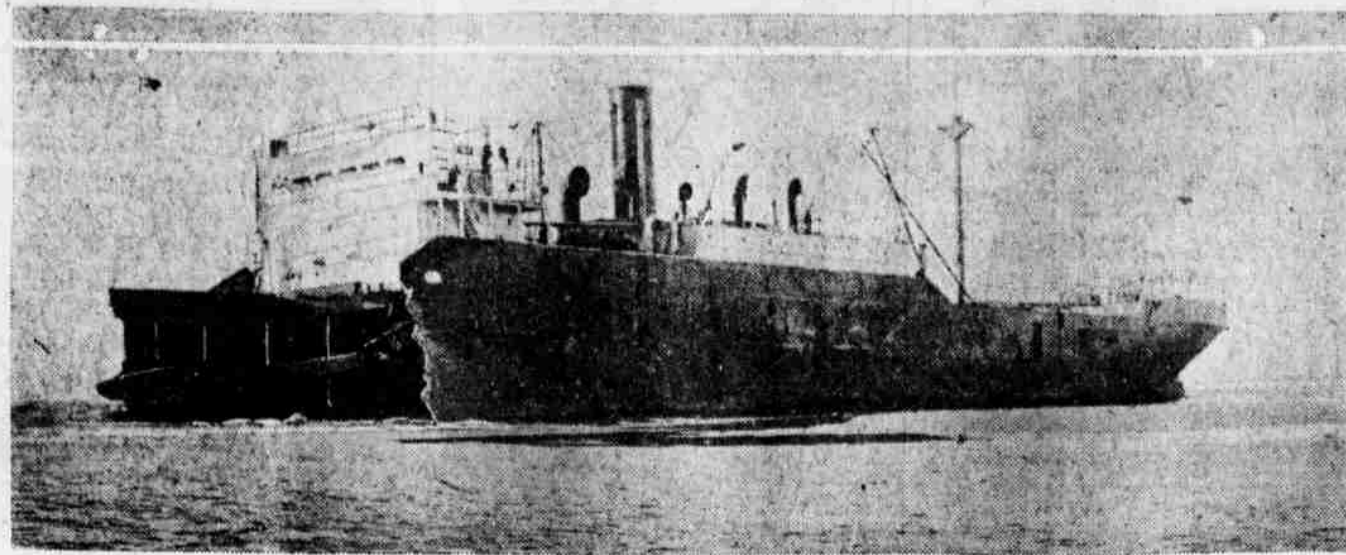

New French President's Family: Liberty Glo Broken in Two: Assay Commission Busy Here

Wide World Photos. FAMILY of new French president, Madame Paul Deschanel and their three children. The new president takes office tomorrow.

Ledger Photo Service. BY STRIKING a mine off the Netherlands coast on December 5 of last year the Liberty Glo, a steel cargo-carrying ship, was so badly wrecked that a storm took away more than half the ship. The ship was built for the government at Hog Island.