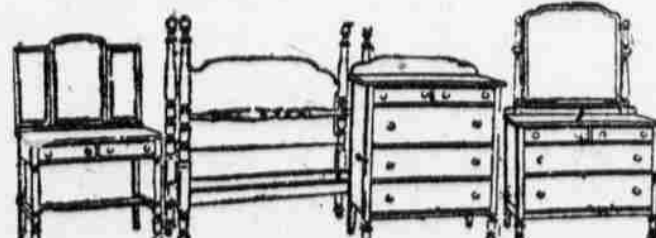

Suite, as illustrated, Colonial design, full-size bedstead, triplicate glass toilet table, chifforobe and vanity case. February Sale price, $225. Savings of $85.