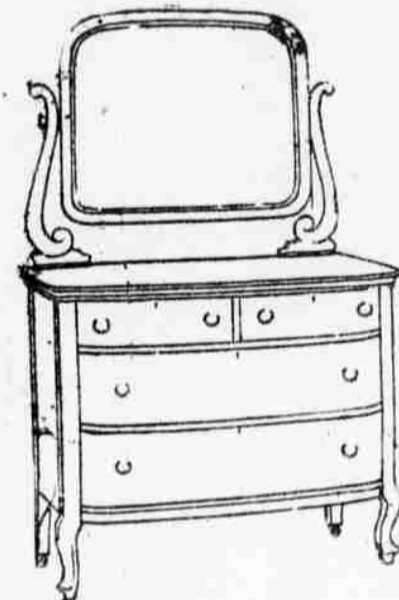

DESIGNS SIMILAR TO ABOVE ILLUSTRATIONS

Louis XV Dining-Room Suites at $350