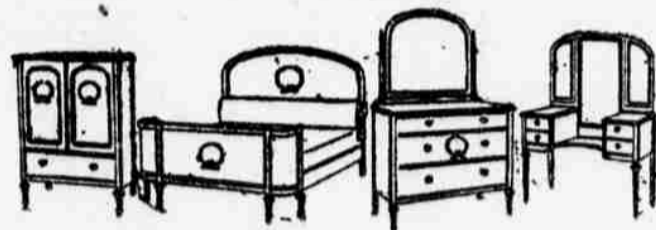

Philadelphia Poultry Show
NOW OPEN
Parkway Bldg.
Broad & Cherry Sts.

Feb. 3—4—5—6—7
Greatest exhibition of high grade Poultry ever shown in the city.
Lectures Every Day

That Home of yours in the central section of the city—do you realize how much more valuable it would be as a Business Place? Times change, and localities, too. That Home of yours down town is very valuable, perhaps, to some keen business chap. May we show you how to make it a revenue producer?

J. I. Jackson & Co.
REALTORS
City Office, Chestnut at 12th
Boulevard Office, Cor. Rising Sun Ave.
Oak Lane Office, Opposite Station

F. Lexible Tightwad says:
"YOU'LL pay much more for the unnecessary coal than you will to have me permanently stop those icy draughts coming in between window frames and walls."
Ask for our book—
Have us estimate.

EVAP-LIGHT
CASINO COMPANY, INC.
18 S. Seventh St.

Hanscom's
GRAND BANQUET COFFEE
Stands without a rival
48c lb.
Served in all the HANSCOM RESTAURANTS
And you are NOT asked to pay 10c a cup, either
1232 MARKET ST.
and BRANCHES

JUST THE THING FOR SORE THROAT
Formamint Affords Protection From Distressing Ailments.

Formamint
The GERM-KILLING THROAT TABLET
WRITE TODAY FOR FREE SAMPLE
It is of generous size and will prove to you that FORMAMINT is wonderfully effective as well as pleasant in mouth and throat troubles. Send a 2-cent stamp to pay postage and you will gladly send you this free trial table—
The Bauer Chemical Co.
114 W. 11th St., New York, N.Y.

"OUCH!" ANOTHER RHEUMATIC TWINGE

Get Busy and Relieve Those Pains With That Handy Bottle of Sloan's Liniment

Sloan's Liniment
Keep it handy

Gimbel Brothers

Store Hours 9 to 5:30

Gimbel Brothers

Store Hours 9 to 5:30

Gimbel Brothers

Tuesday, Feb. 3, 1920

Gimbels