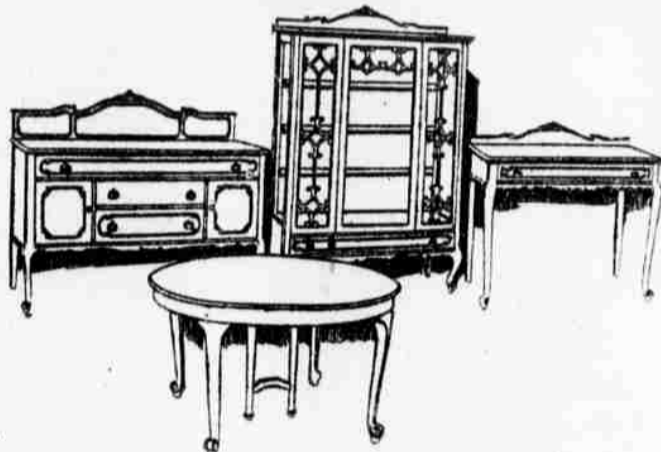

Dining-room Suite, as illustrated, Louis XV design, in mahogany or walnut; finest of construction and finish. 54-inch top extension table. February Sale price, $350. Savings of $100.

Queen Anne Dining-Room Suites at $450