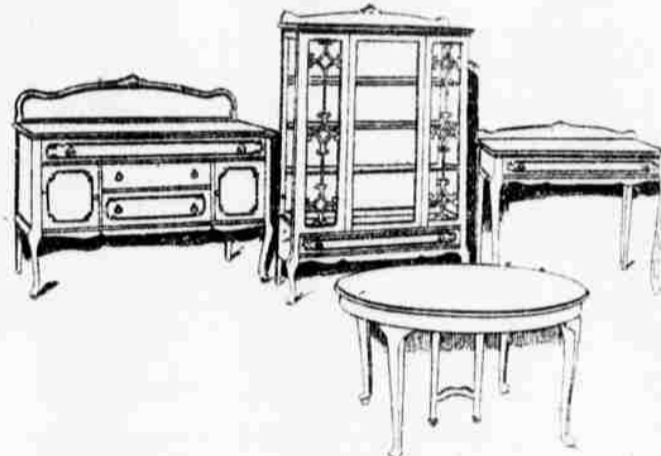

Suite, as illustrated, fine reproduction of Queen Anne in mahogany or walnut, 60-inch buffet, 54-inch top extension table, dull finish. Four pieces. February Sale price, $375. Savings of $50.

American Walnut, Queen Anne Style Dining-Room Suites at $450