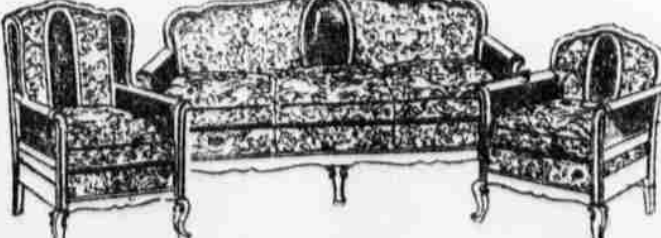

Suite, as illustrated, Queen Anne type, cane panel sides and backs, loose spring cushions, coverings of tapestry. February Sale price, $250. Savings of $100.

Queen Anne Dining-Room Suites at $375