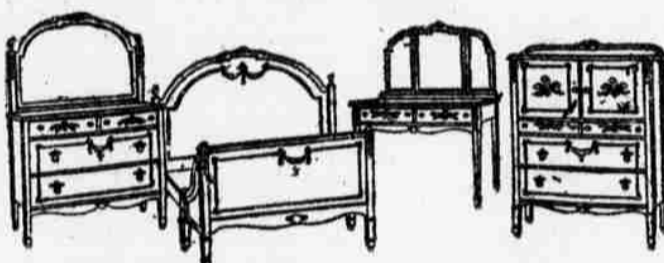

Chamber Suite, as illustrated, large bureau, full-size bedstead, large chiffonnier, triplicate glass toilet table, American walnut and mahogany. February Sale price, $300. Savings of $100.

Louis XIV Chamber Suites, Four Pieces, $275