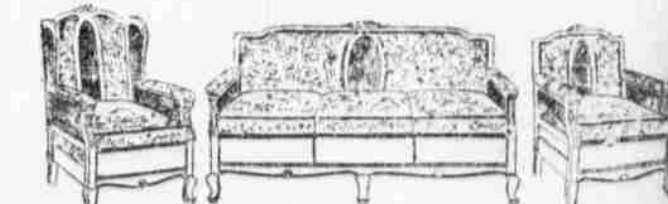

Mahogany and Cane Living-Room Suites at $250