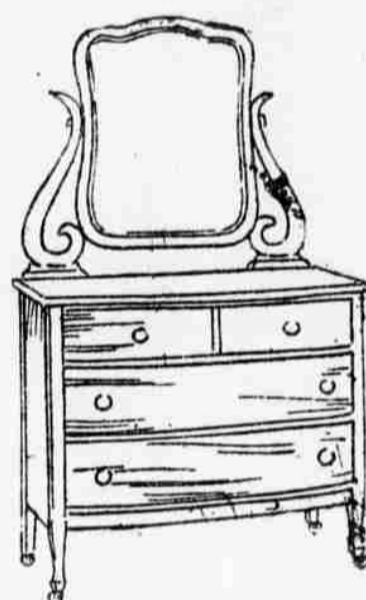

DESIGNS SIMILAR TO ABOVE ILLUSTRATIONS

Louis XV Dining-Room Suites at $350