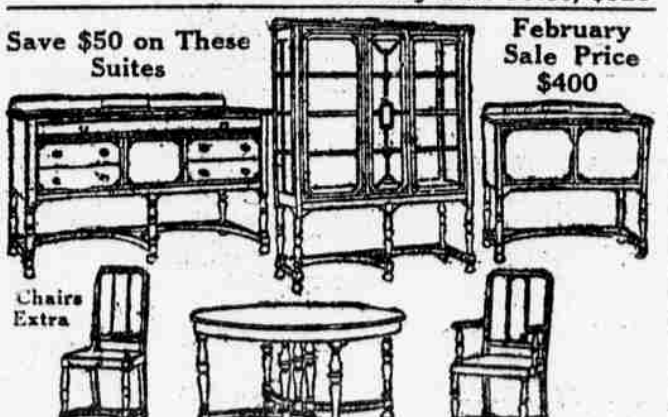

William and Mary suite as illustrated, 66-inch buffet, 64-inch top extension table. American Walnut, finest construction and finish. Four pieces. February sale price, $400.