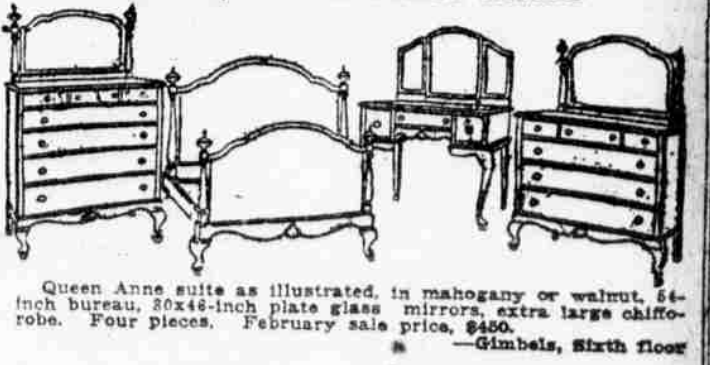

Save $300 on These Suites