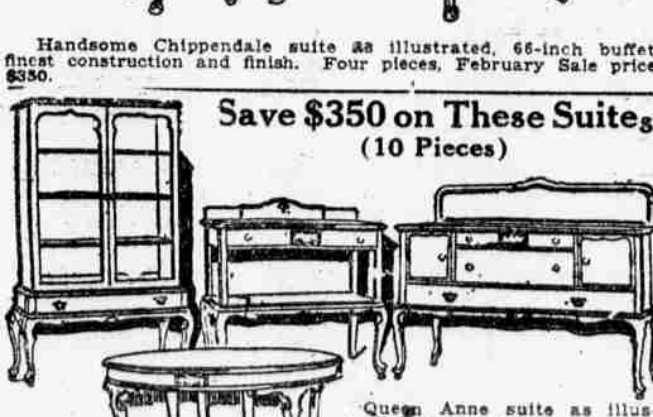

CHAMBER SUITES

Stock as Large and Variety as Great as We Have Ever Shown, Prices as Low as in Previous Sales

Save $100 on These Suites