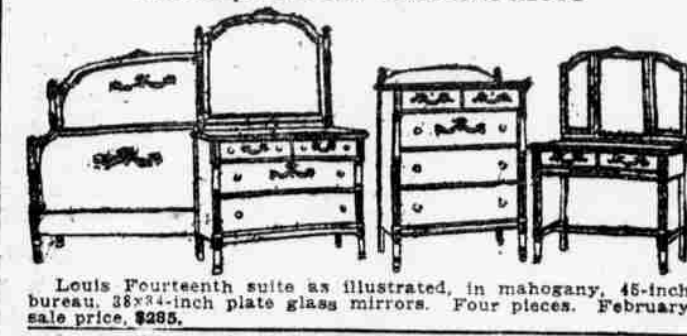

Save $115 on These Suites

Save $150 on These Suites