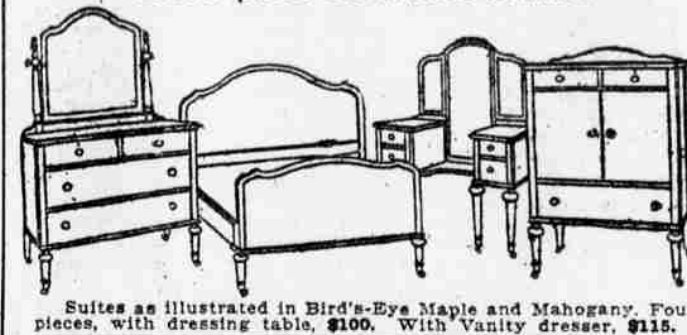

Suite as illustrated in Bird's-Eye Maple and Mahogany. Four pieces, with dressing table, $100. With Vanity dresser, $115.

Save $100 on These Suites