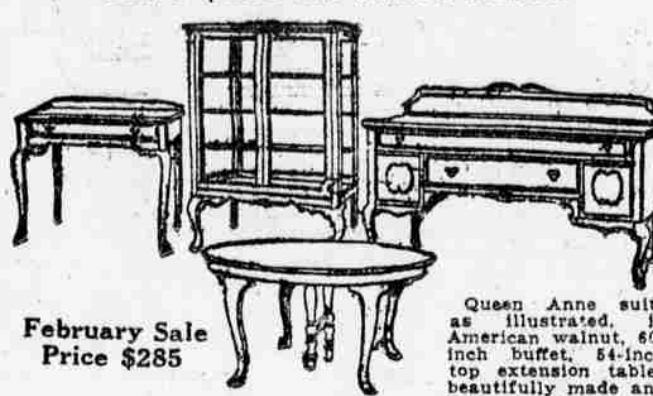

Save $100 on These Suites February Sale Price $350

Save $215 on These Suites

Queen Anne suite as illustrated, in American Walnut, 60-inch buffet, 64-inch top extension tables, beautifully made and finished. Four pieces. February sale price, $285.