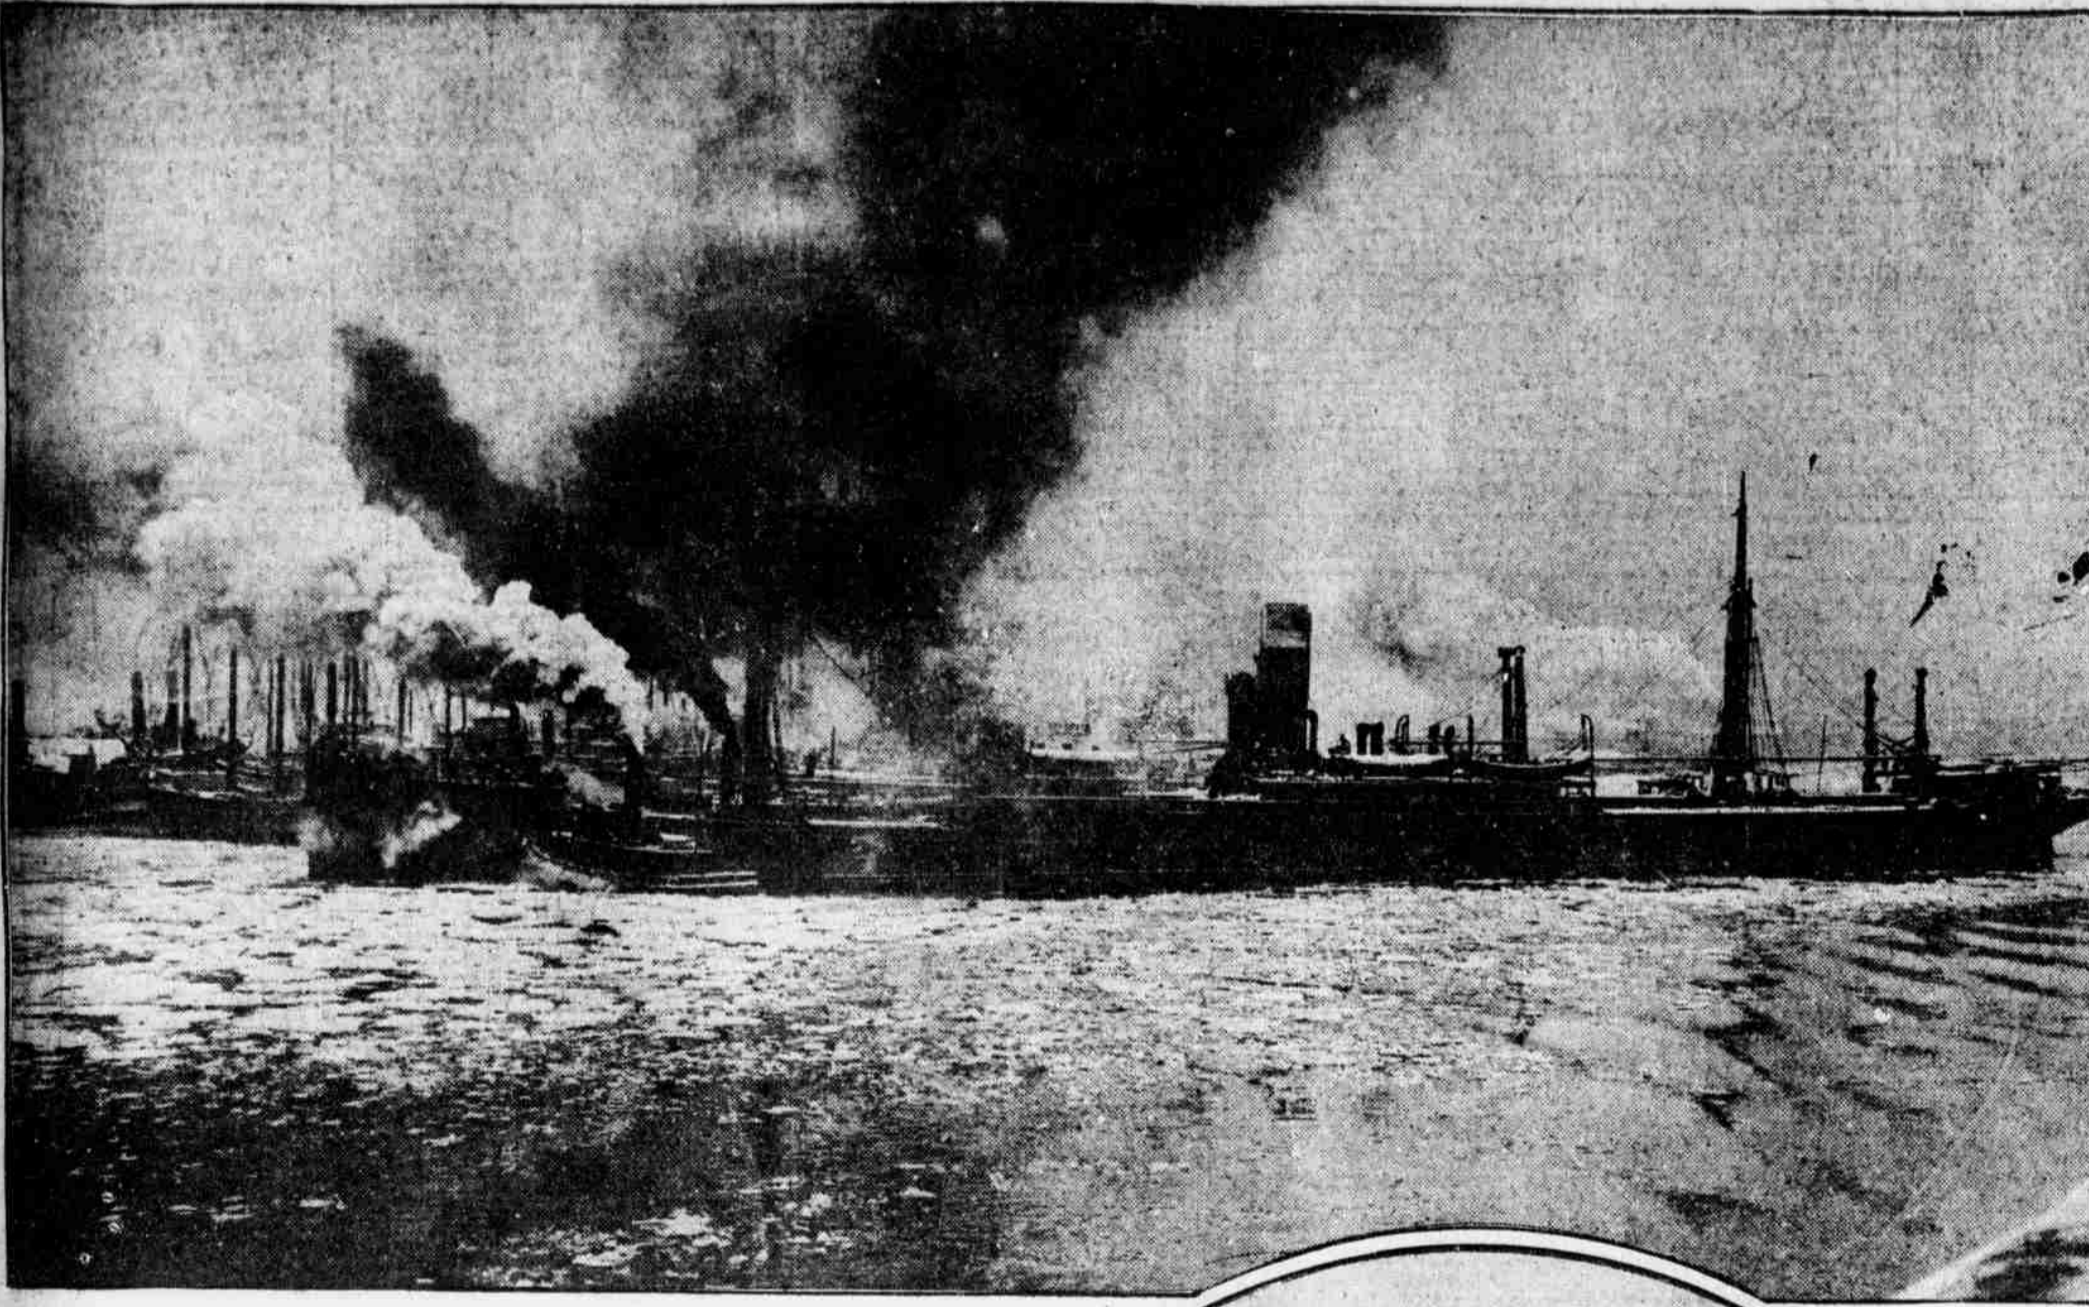

Busy and Icy Delaware : Still Skating : Ship Sinking : Dutch Officer Hurdles

A RIVER of ice does not impede the busy life of Philadelphia, as is seen in the photograph above. It was taken from a ferryboat on the Delaware, yesterday, opposite the foot of Reed street.

NO, THIS IS NOT THE NORTH POLE. It is a view of the ice-filled Delaware river, looking from the Gloucester ferry. The ship in the distance is "frozen in."

SPEEDY SKATING keeps them warm. So they are speeding it up on Concourse lake, Fairmount Park.

THE STEAMSHIP MAZAMA, off Christian street, is shown in a sinking condition, due to ice damage. Two tugs are rendering aid.

THE BEAUTY CORNER

RATTLER, a speedy ice yacht, attempting a sharp turn at Long Branch, takes a bad spill.