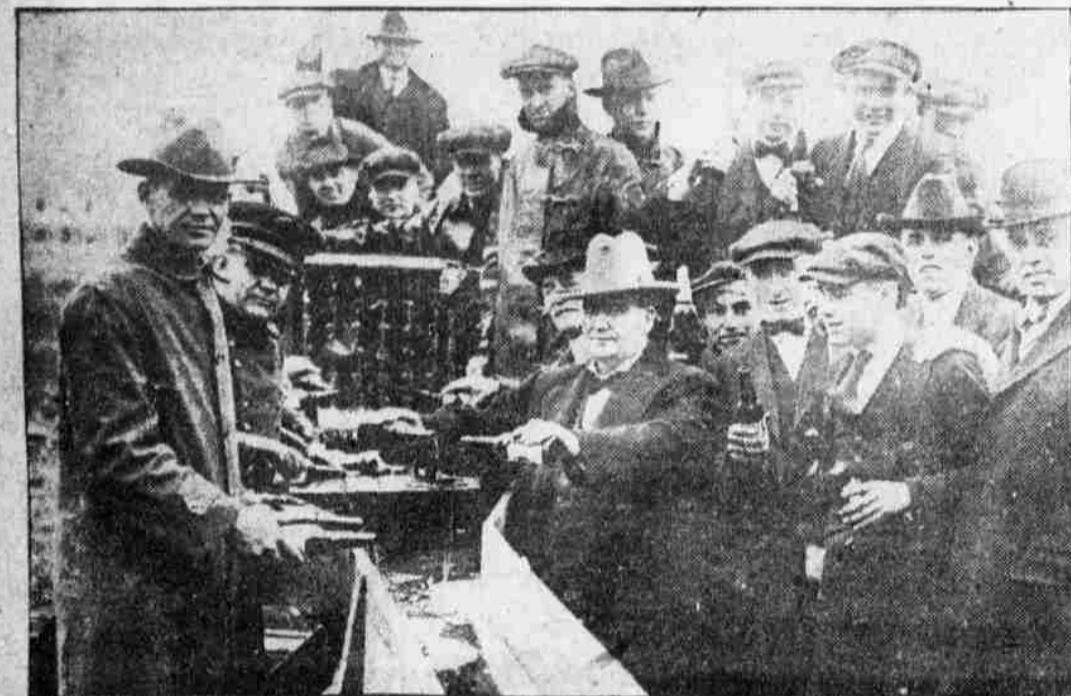

Keystone View.

BY ORDER of the authorities at Zion City, Ill., thousands of bottles of 2.75 per cent beer were ordered destroyed. A specially built runway was constructed leading into a river and the bottled contents poured therein.

MRS. JOHN W. BAIZLEY, JR., 606 West Upsal street, Germantown, sponsor for the steel cargo carrier Coelleda, launched at the Hog Island shipyard. The vessel has a tonnage of 7825, is 590 feet long, 58 feet in beam and is an oil burner.