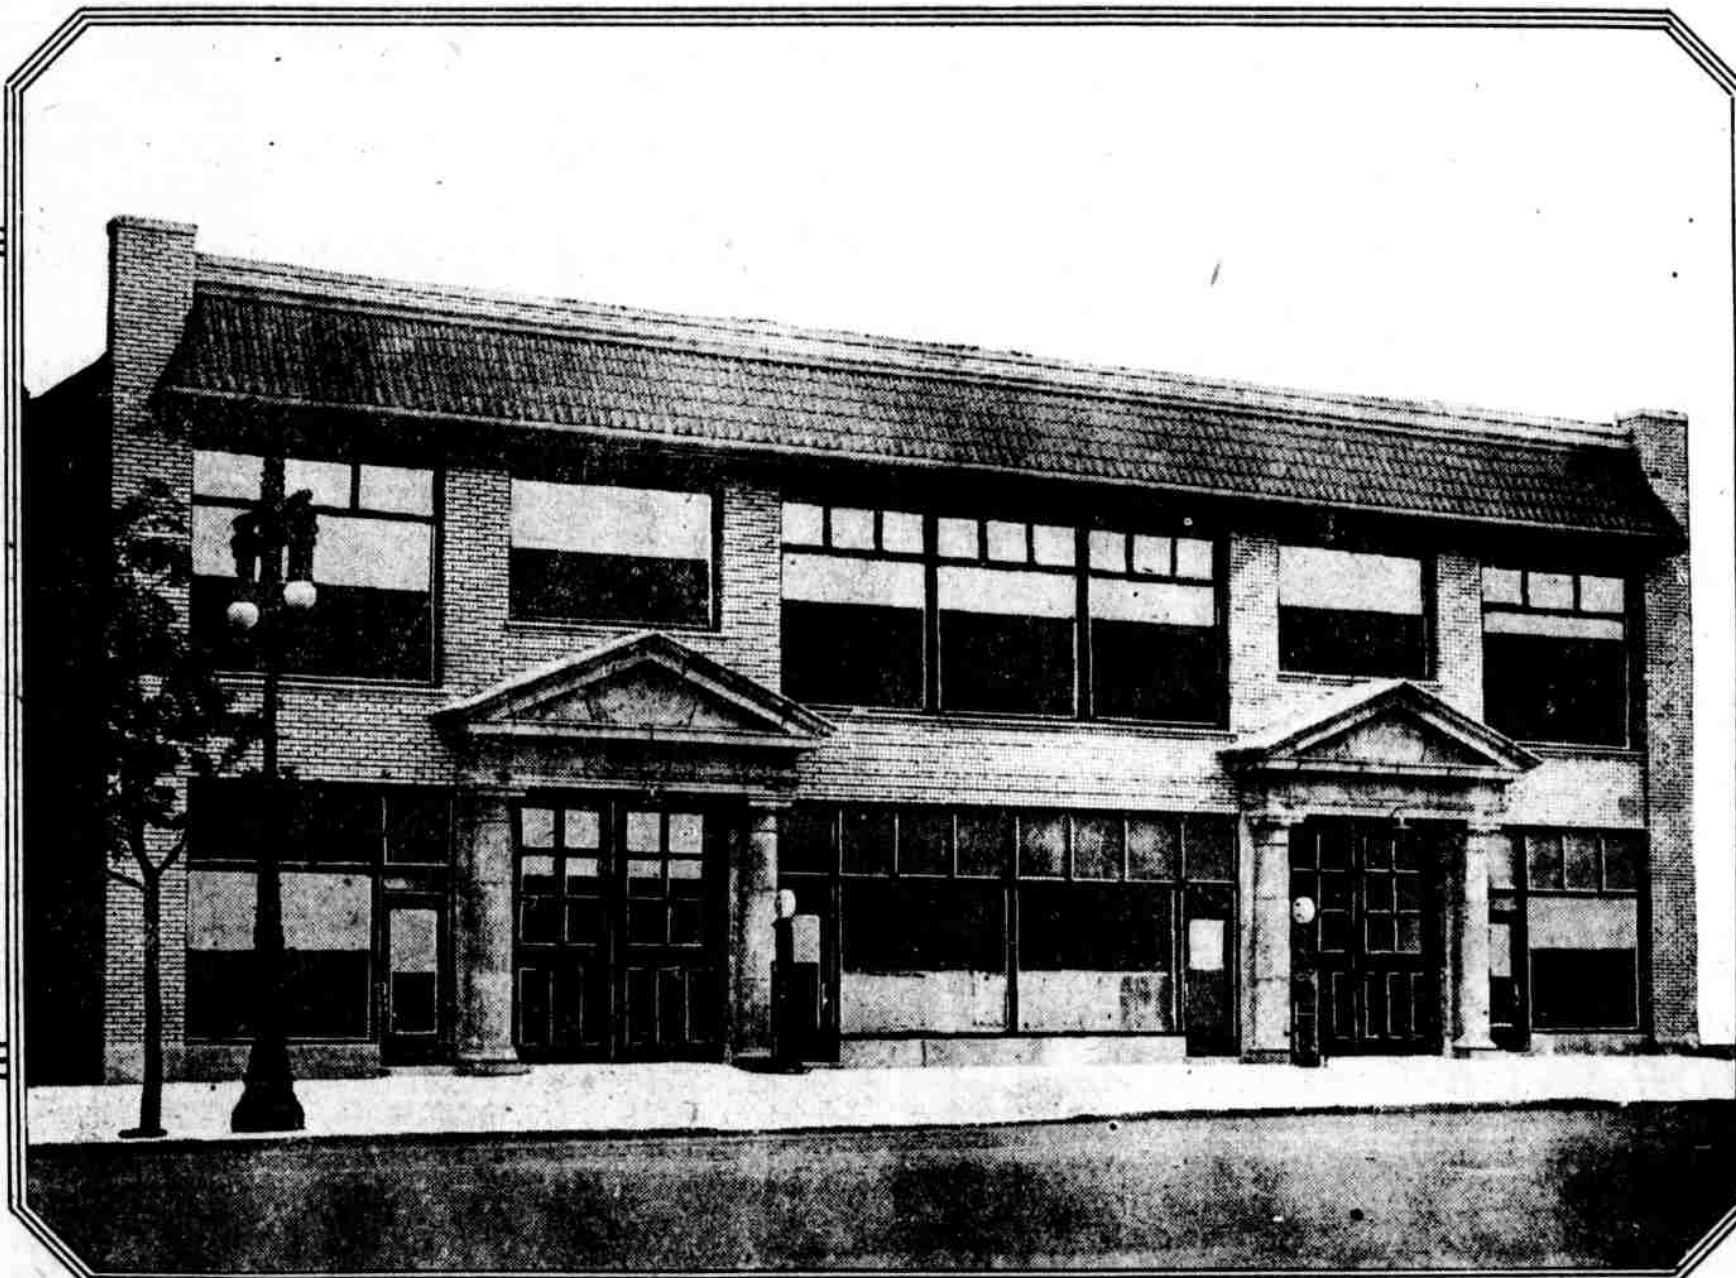

Grand Opening Saturday, June 29th

At last, Mr. Motorist, a real garage and service station for your accommodation! And a wonderful building it is, too, thanks to the hearty co-operation of the associate master workmen who have welcomed this opportunity to publicly identify themselves with their work. Thoroughly modern; fireproof throughout. A capacity for 110 cars. Day and night service. Real courteous attention and an elegant machine shop presided over by skilled workmen and experienced mechanics. And this, Mr. Motorist, this Lincoln Garage, with its service station and complete line of accessories, is at your service.