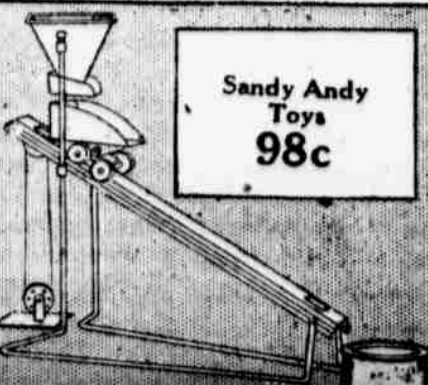

Teddy Bears
59c to \$7.98

Rocking Shoe-Flies
98c to \$3.50

Machine Guns
49c to \$2.98

Desk & Chair Sets
\$1.98 to \$9.98

Reed Coaches
\$3.95 to \$14.98

Ten Pins
59c to 98c

Blackboards
98c to \$2.98

Toddler Bikes, \$2.25