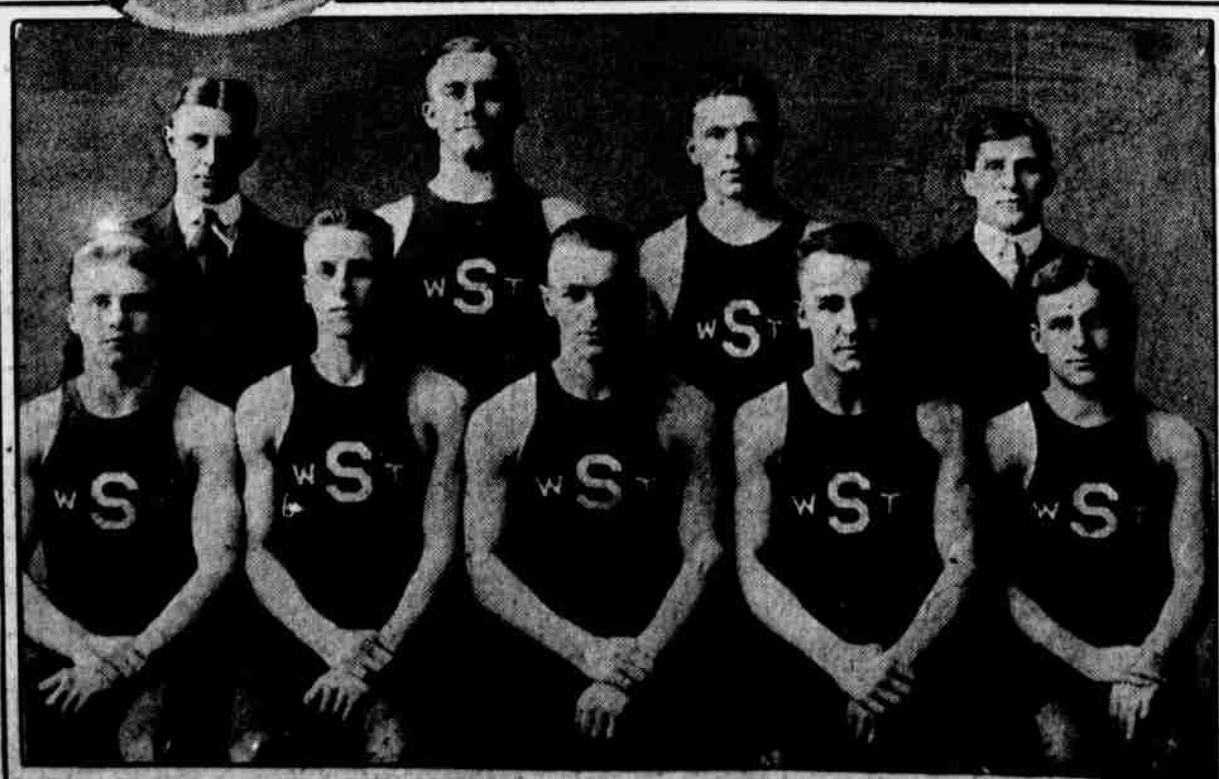

PENN STATE WRESTLERS KEEP INTERCOLLEGIATE MAT CHAMPIONSHIP
The lower row shows Ostermayer, Mills, Captain Long, Shultz and Smoley. In the upper row are A. W. Roberts (manager), Czarnecki, Higgins and Coach Lewis.