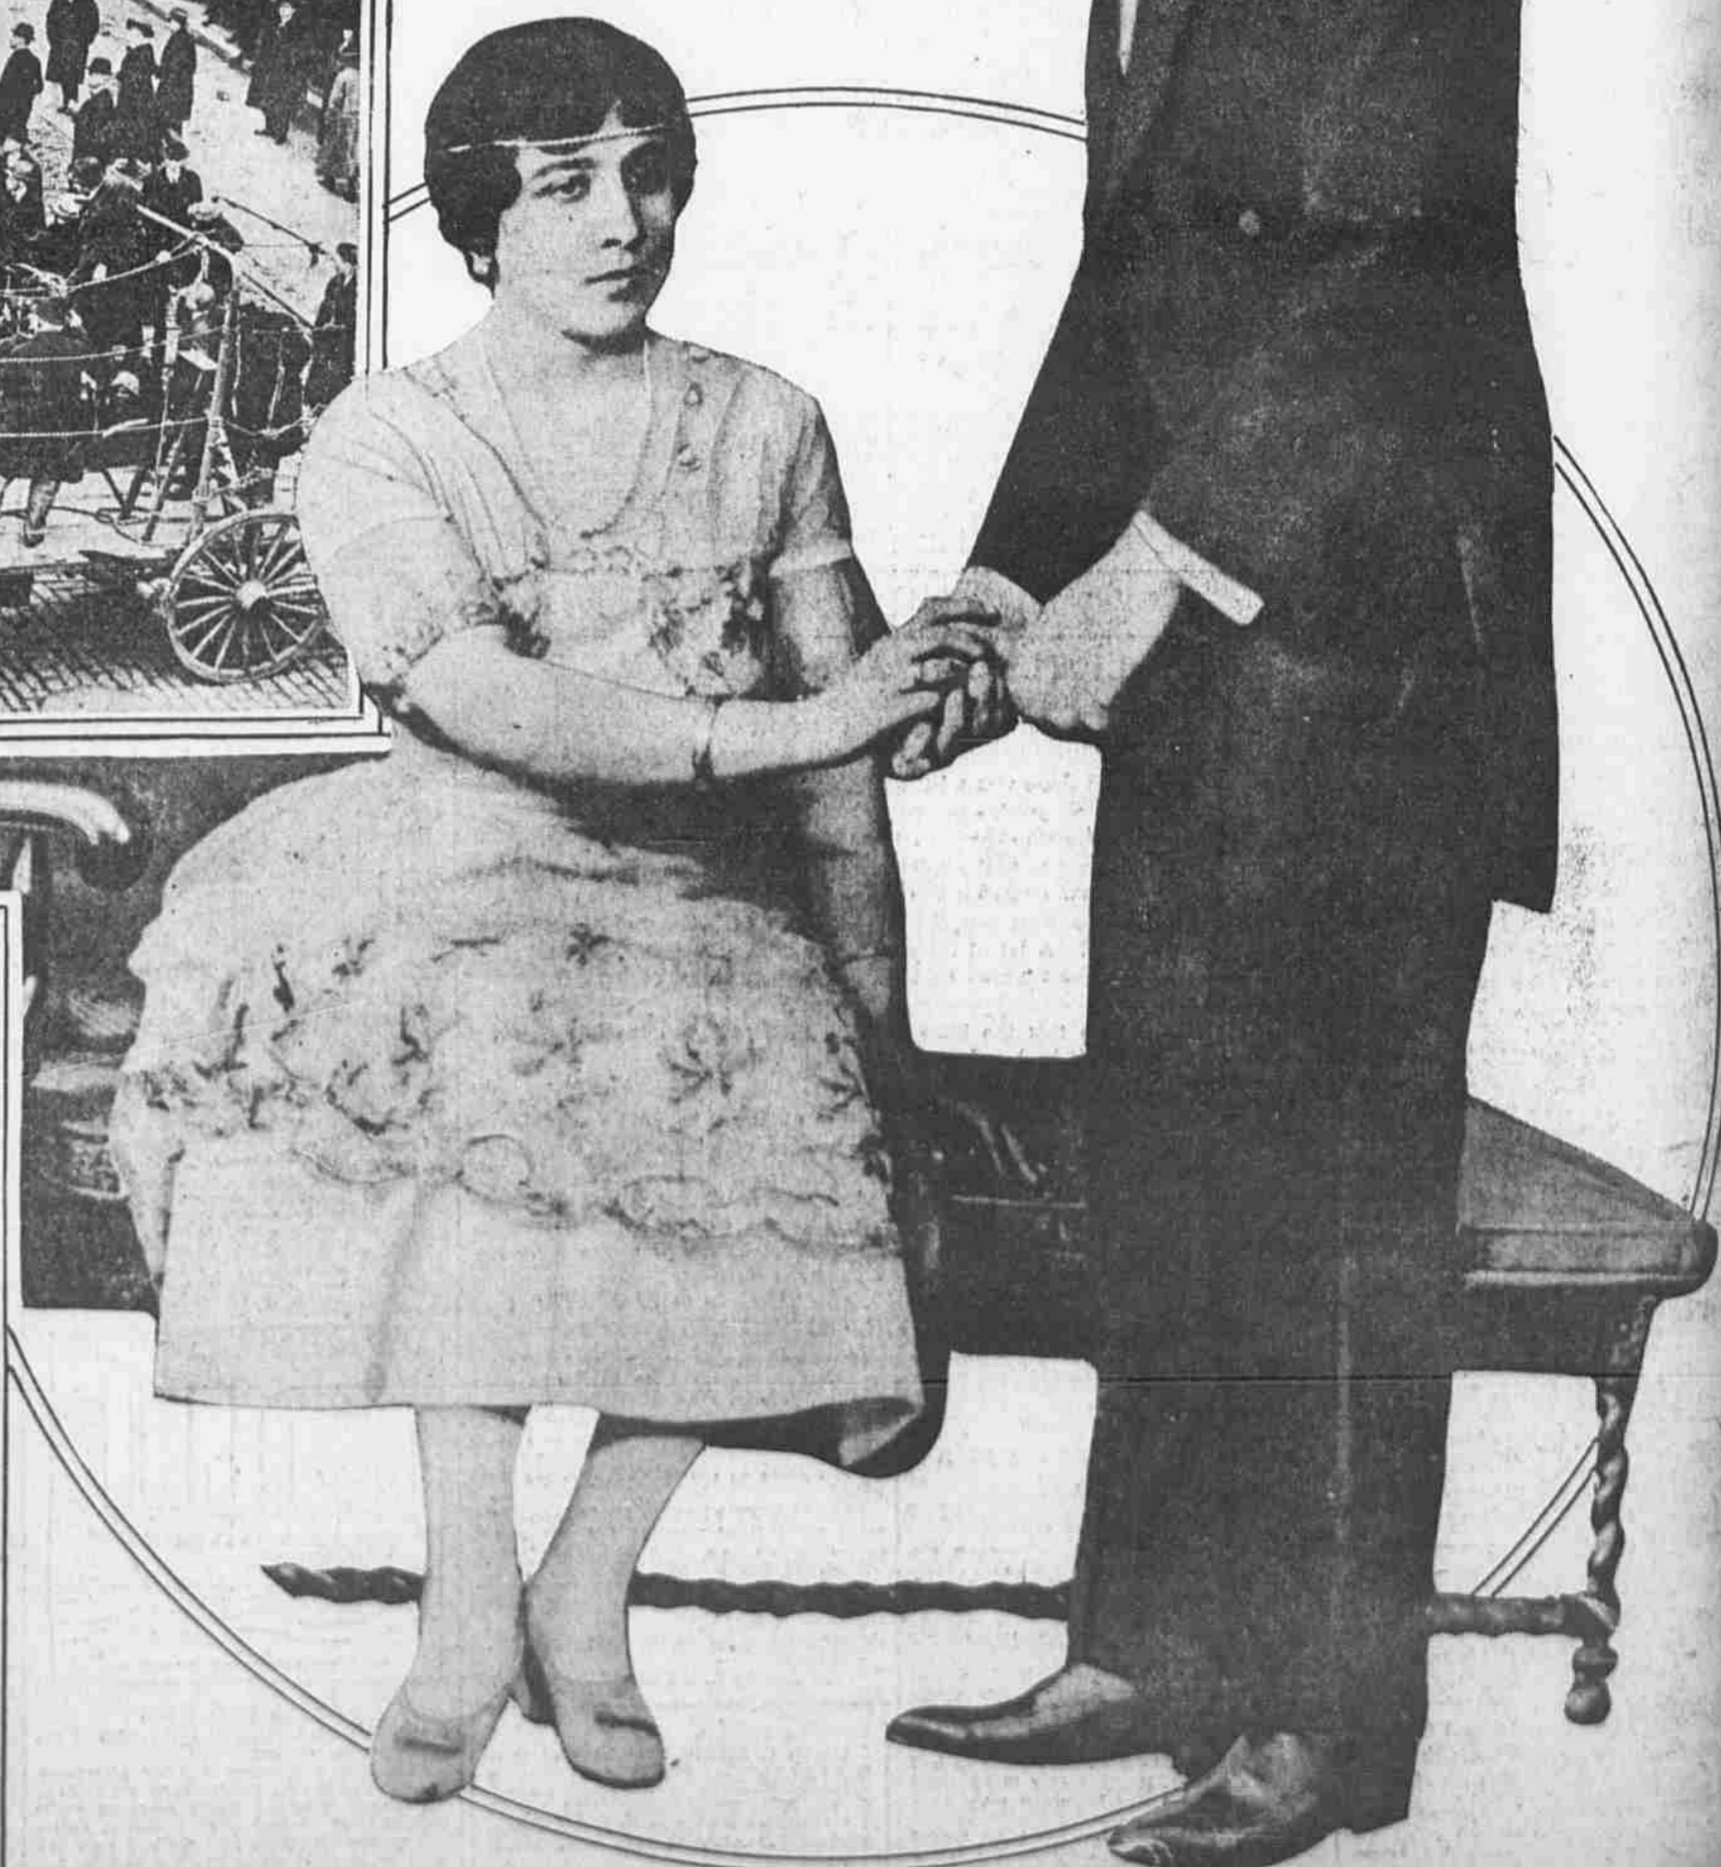

200 MEMBERS OF THE JUNIOR SANITARY LEAGUE PARADED ON SATURDAY  
IN A DEMONSTRATION FOR A CLEANER CITY

Photo by Pach.  
AT LAST A PLACE IS FOUND FOR A WOMAN'S  
POCKET—IN HER HAT!

CROWD GATHERS TO SEE A SCENE FROM "PHIL AND DELPHINE" FILMED  
AT SIXTH AND CHESTNUT STREETS

Photo by Evening Ledger-Universal Animated Weekly.  
\$20,000,000,000 WORTH OF STEEL KINGS ALL IN A ROW  
This gathering took place recently at St. Louis. On the left, in the soft hat, is Judge E. H. Gary,  
chairman of the Steel Corporation.