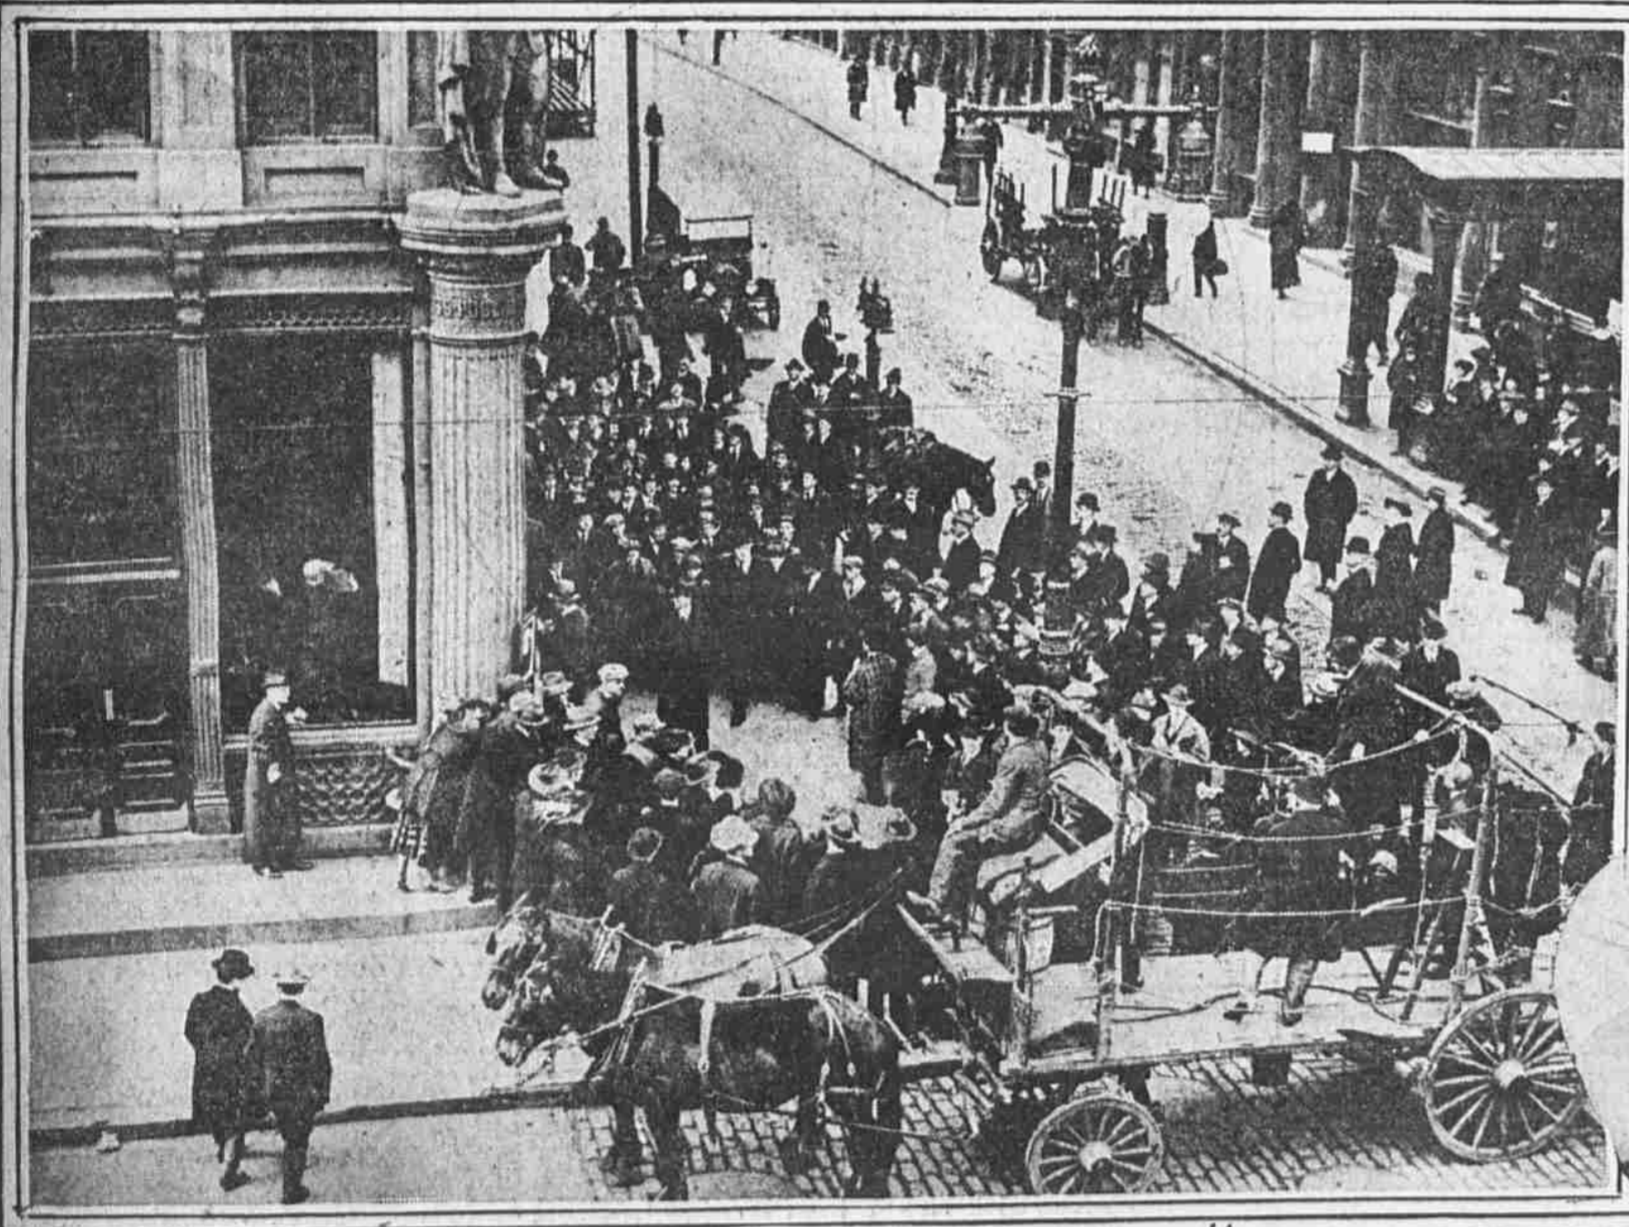

200 MEMBERS OF THE JUNIOR SANITARY LEAGUE PARADED ON SATURDAY  
IN A DEMONSTRATION FOR A CLEANER CITY

Photo by Pach.  
AT LAST A PLACE IS FOUND FOR A WOMAN'S  
POCKET—IN HER HAT!

CROWD GATHERS TO SEE A SCENE FROM "PHIL AND DELPHINE" FILMED  
AT SIXTH AND CHESTNUT STREETS

Photo by Evening Ledger-Universal Animated Weekly.  
\$20,000,000,000 WORTH OF STEEL KINGS ALL IN A ROW  
This gathering took place recently at St. Louis. On the left, in the soft hat, is Judge E. H. Gary,  
chairman of the Steel Corporation.