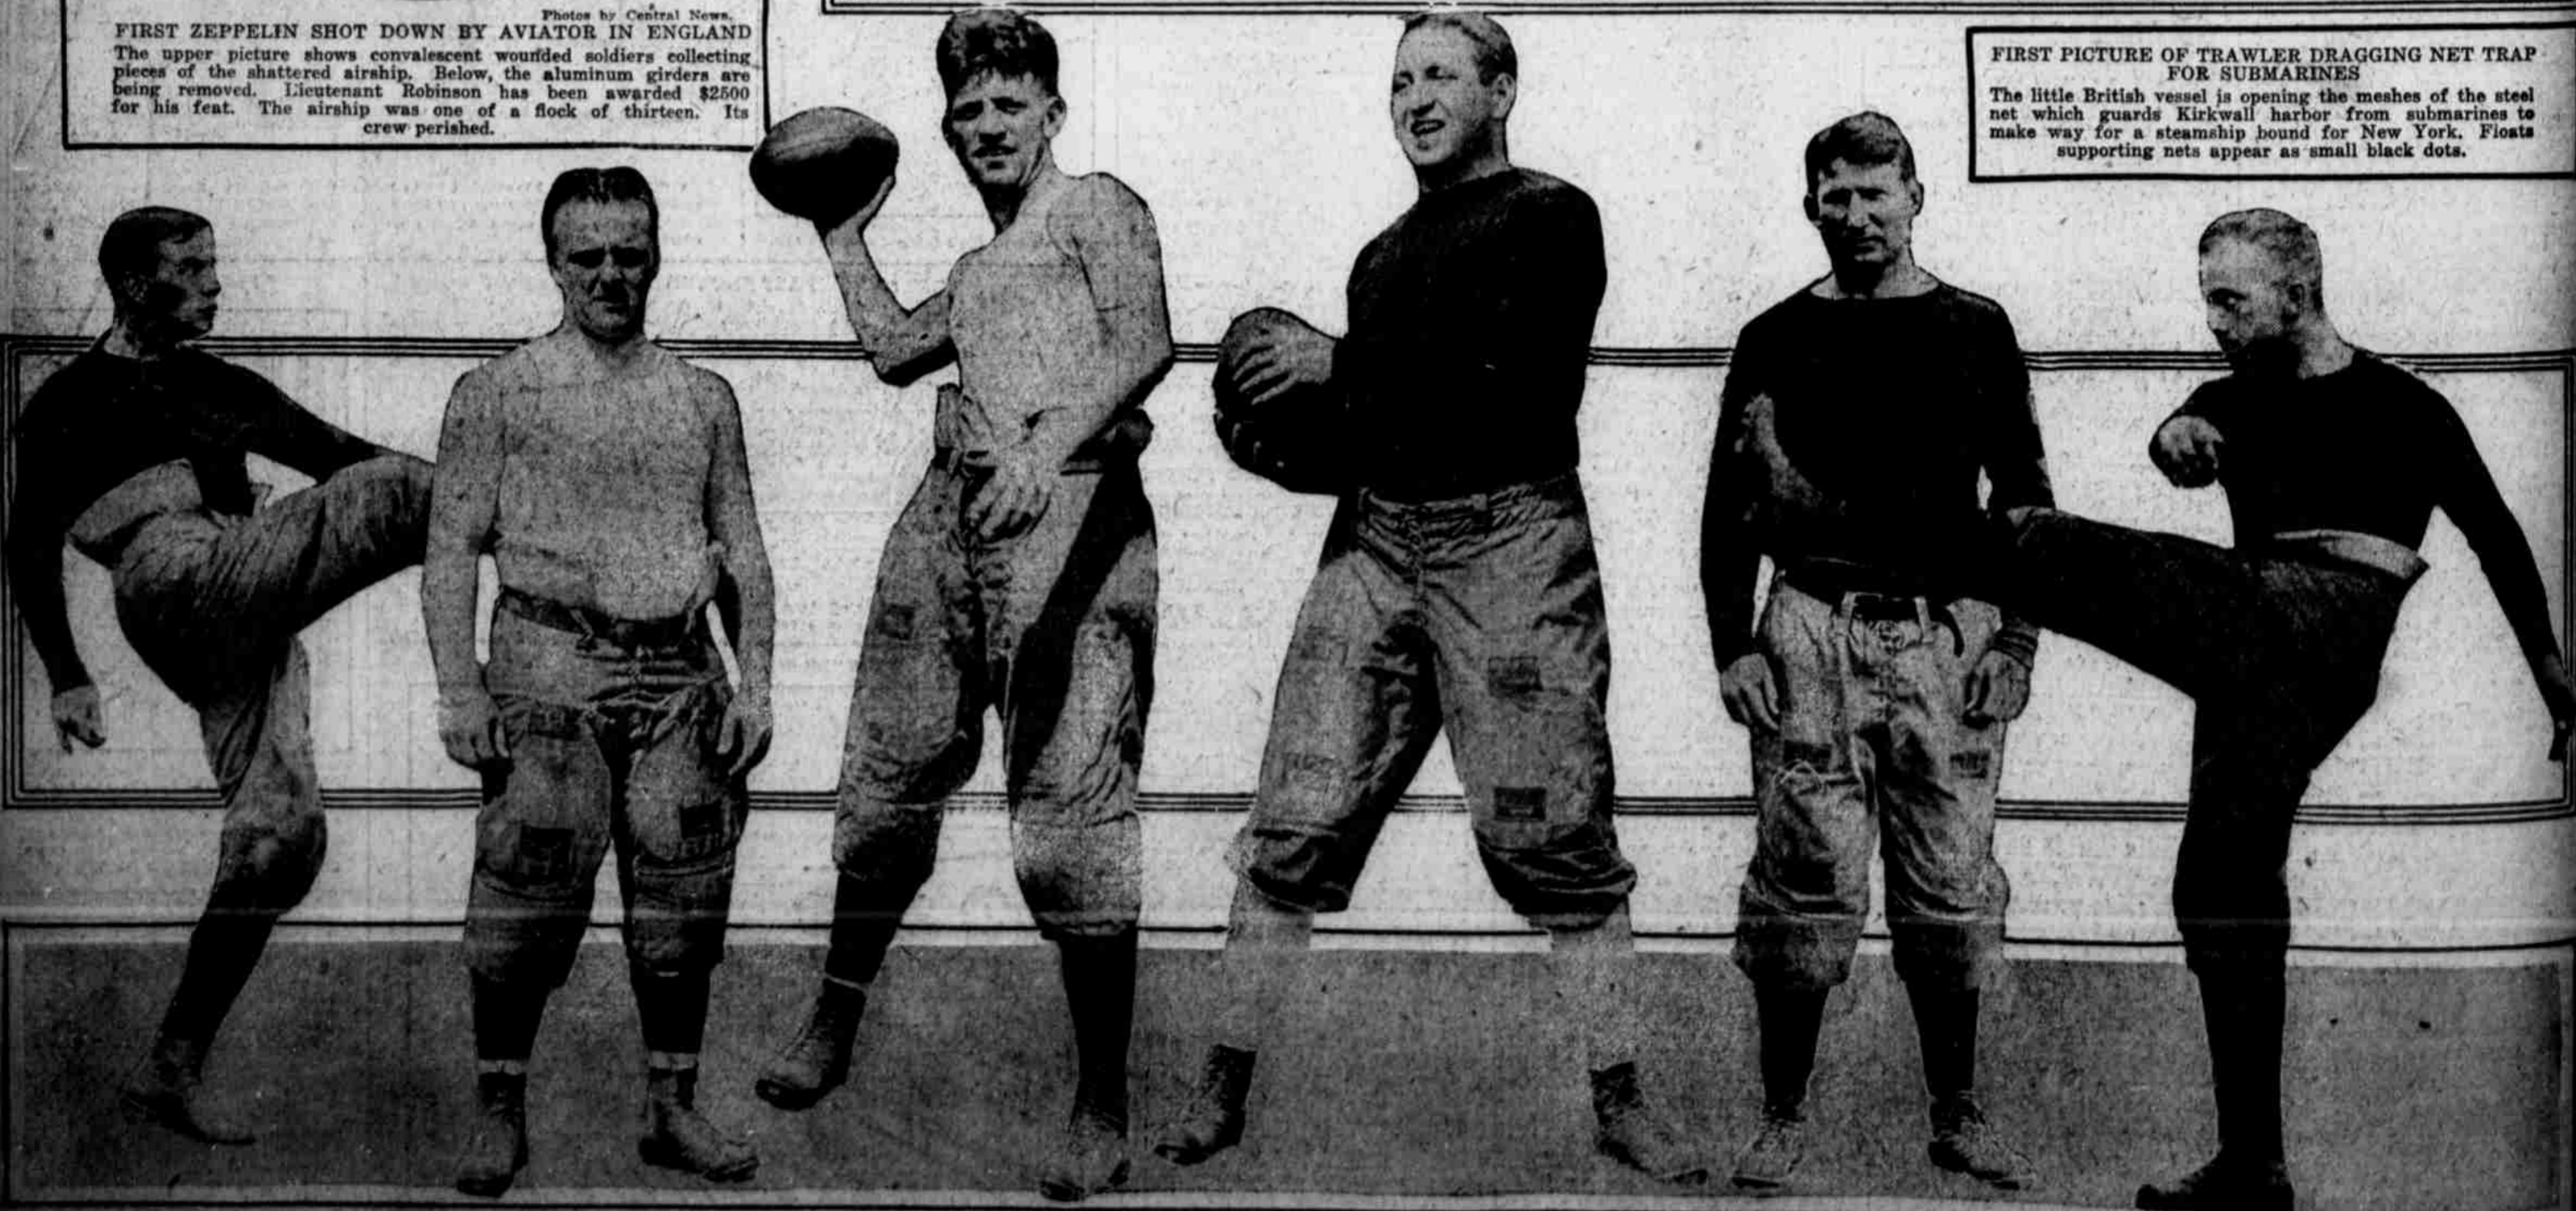

THE CAMERA RECORDS THE EVER-CHANGING EVENTS IN THE VARIED NEWS OF THE DAY

Model by Gimbel  
**ANOTHER BONNET MODEL FOR FALL**  
Of hand-painted shirred silk, the motif being Japanese. A novelty is the velvet-trimmed flange.

Photos by Central News.  
**FIRST ZEPPELIN SHOT DOWN BY AVIATOR IN ENGLAND**  
The upper picture shows convalescent wounded soldiers collecting pieces of the shattered airship. Below, the aluminum girders are being removed. Lieutenant Robinson has been awarded \$2500 for his feat. The airship was one of a flock of thirteen. Its crew perished.

**FIRST PICTURE OF TRAWLER DRAGGING NET TRAP FOR SUBMARINES**  
The little British vessel is opening the meshes of the steel net which guards Kirkwall harbor from submarines to make way for a steamship bound for New York. Floats supporting nets appear as small black dots.

**A LOOK AT THE HUSKY AND ACTIVE MATERIAL FOR PENN'S 1916 FOOTBALL TEAM, WHICH OPENS THE VARSITY SEASON TODAY, AFTER PRELIMINARY TRAINING AT LANGHORNE**  
Photos by Evening Ledger Staff Photographers

Quigley, halfback