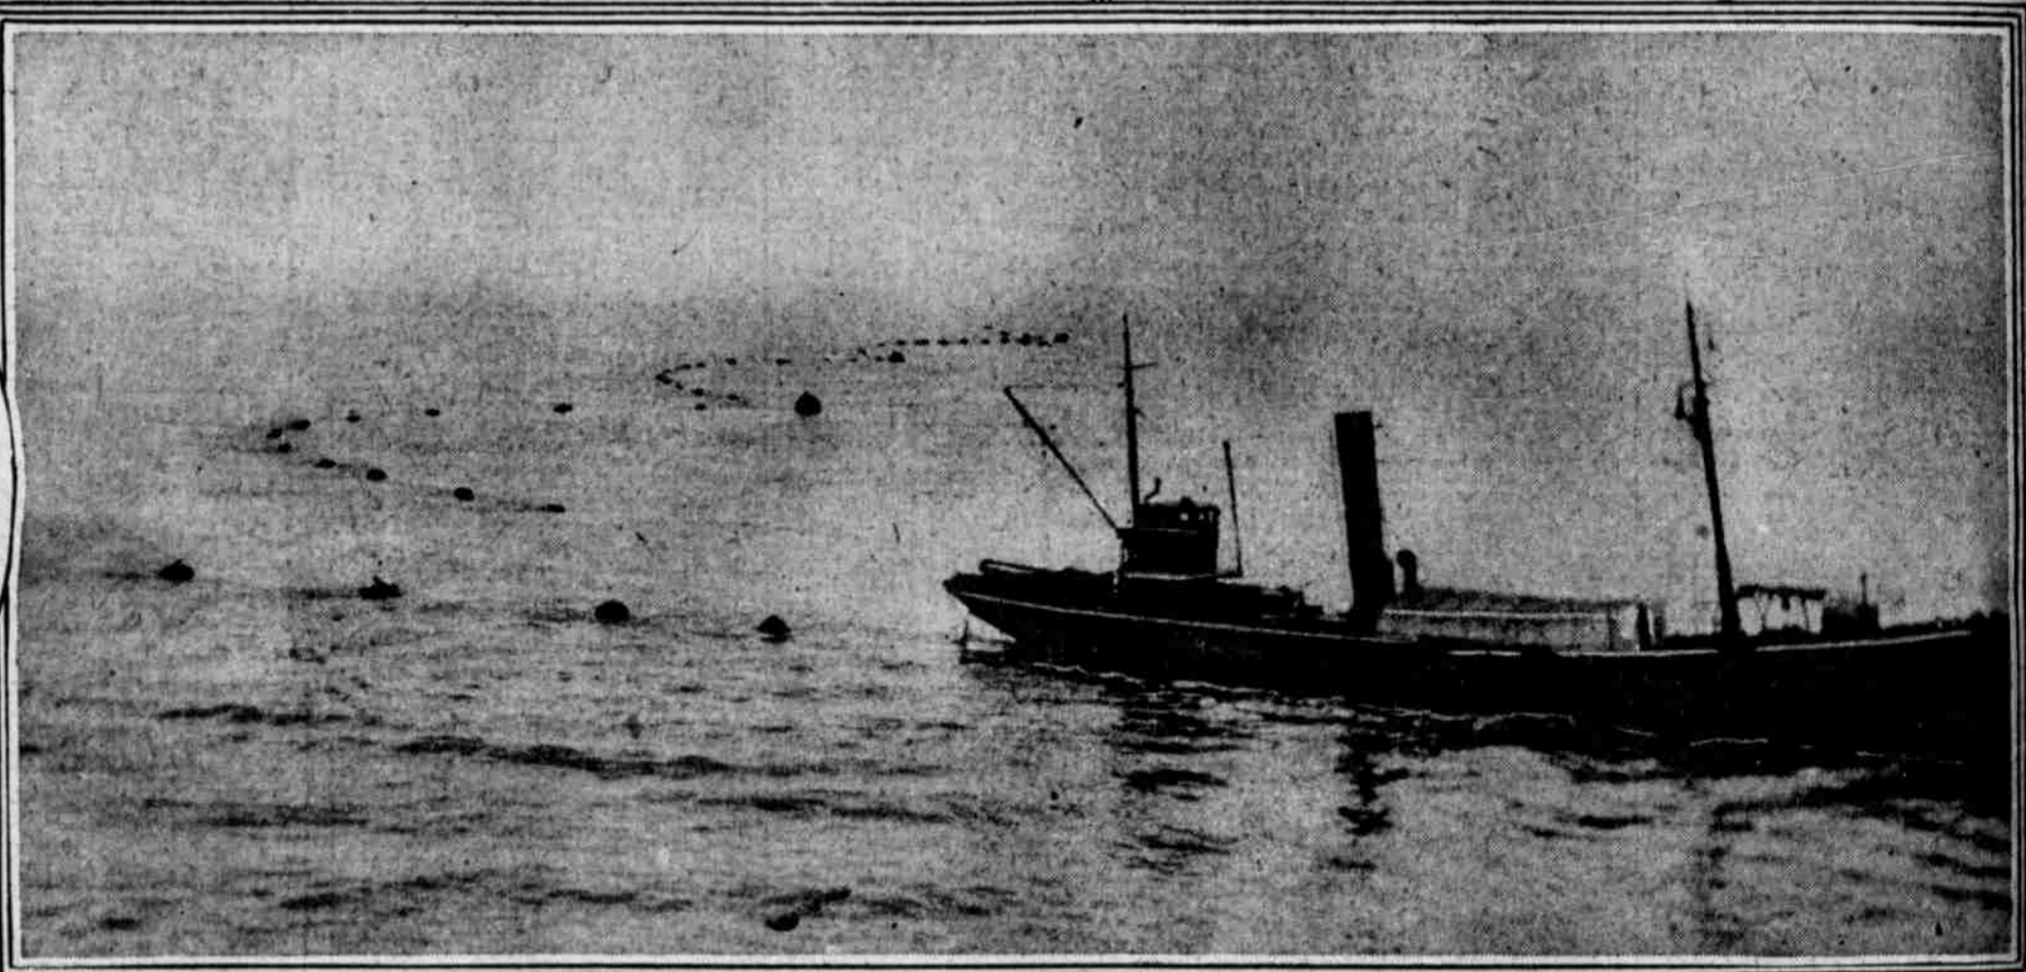

THE CAMERA RECORDS THE EVER-CHANGING EVENTS IN THE VARIED NEWS OF THE DAY

Model by Gimbel  
**ANOTHER BONNET MODEL FOR FALL**  
Of hand-painted shirred silk, the motif being Japanese. A novelty is the velvet-trimmed flange.

Photos by Central News.  
**FIRST ZEPPELIN SHOT DOWN BY AVIATOR IN ENGLAND**  
The upper picture shows convalescent wounded soldiers collecting pieces of the shattered airship. Below, the aluminum girders are being removed. Lieutenant Robinson has been awarded \$2500 for his feat. The airship was one of a flock of thirteen. Its crew perished.

**FIRST PICTURE OF TRAWLER DRAGGING NET TRAP FOR SUBMARINES**  
The little British vessel is opening the meshes of the steel net which guards Kirkwall harbor from submarines to make way for a steamship bound for New York. Floats supporting nets appear as small black dots.