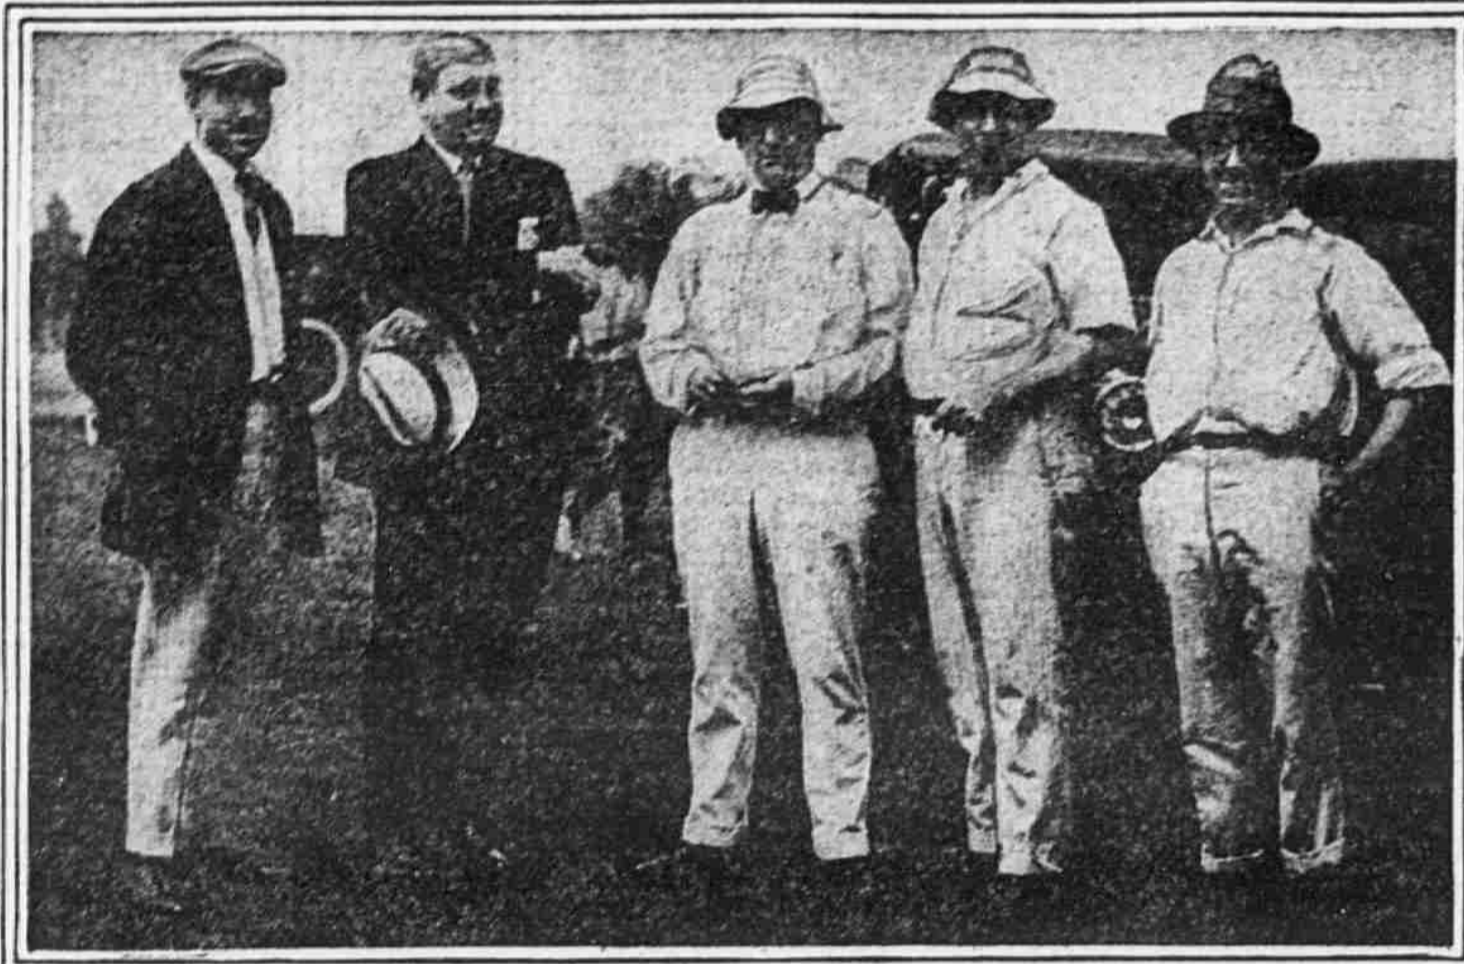

ILLUSTRATED Evening Ledger

SATURDAY
August 12, 1916

OUTDOOR GLIMPSES OF PEOPLE AND THINGS AS FURNISHED BY THE CAMERA MAN

GEORGE G. PIERIE
Famed as the singer of "The Darby Barn." Ordinarily he is a "Registration Commissioner."

HEADQUARTERS OF THE BALA GOLF CLUB
Where some 150 entrants have been performing in a tournament this week.

HAPPIEST WHEN THEY ARE SIGHTING ACROSS A TEE
Left to right, Albert C. Alexander, C. J. Corr, A. M. Ehret, Walter Supplee and R. J. Lewis.

DON'T TRY THIS IN DEEP WATER
Some of the chronic canoeists on the Schuylkill adopt this method of getting into the boat from the bank, but it's not a feat generally recommended.

WEST PHILADELPHIAN AT WILDWOOD
Miss Edith Clarke in a comfortable and attractive costume much admired by her friends.