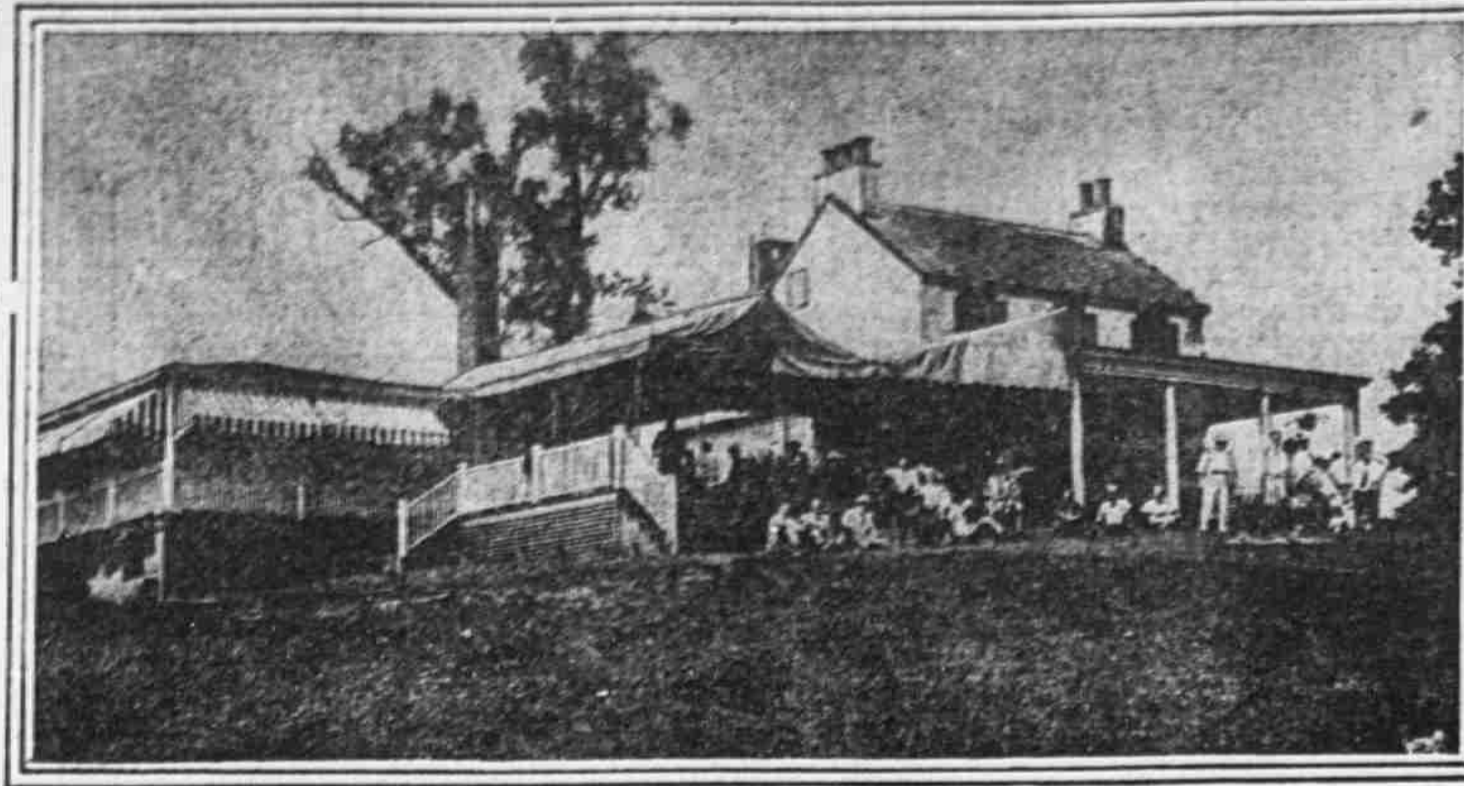

ILLUSTRATED Evening Ledger

SATURDAY
August 12, 1916

OUTDOOR GLIMPSES OF PEOPLE AND THINGS AS FURNISHED BY THE CAMERA MAN

GEORGE G. PIERIE
Famed as the singer of "The Darby Barn." Ordinarily he is a "Registration Commissioner."

HEADQUARTERS OF THE BALA GOLF CLUB
Where some 150 entrants have been performing in a tournament this week.

HAPPIEST WHEN THEY ARE SIGHTING ACROSS A TEE
Left to right, Albert C. Alexander, C. J. Corr, A. M. Ehret, Walter Supplee and R. J. Lewis.