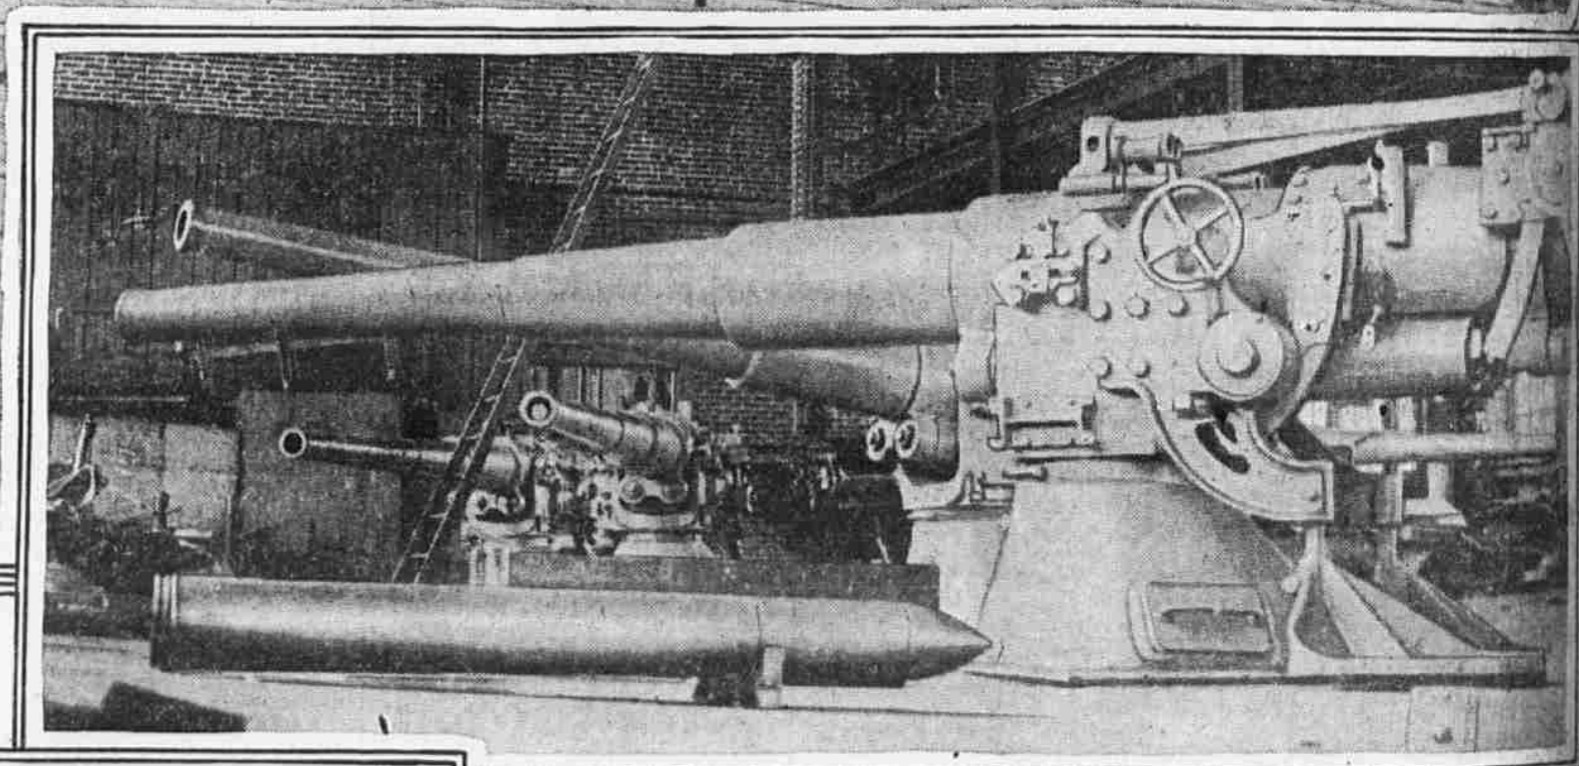

ILLUSTRATED Evening Ledger

MONDAY
March 20, 1916

TIMELY SIDELIGHTS ON THE DAY'S OUTPUT OF NEWS FROM A THOUSAND SOURCES

JUNIOR PENN CREW IN PRACTICE ROW ON ICY RIVER

Coach Wright is seen shouting directions through a megaphone. The thermometer recorded 10 degrees when this was taken, and ice formed on the blades of the oars almost as soon as the shell struck the water.

The balloon was photographed from its accompanying plane while passing over a town in northern France held by the enemy. The French are paying much attention to the development of dirigibles that are both fast and light.