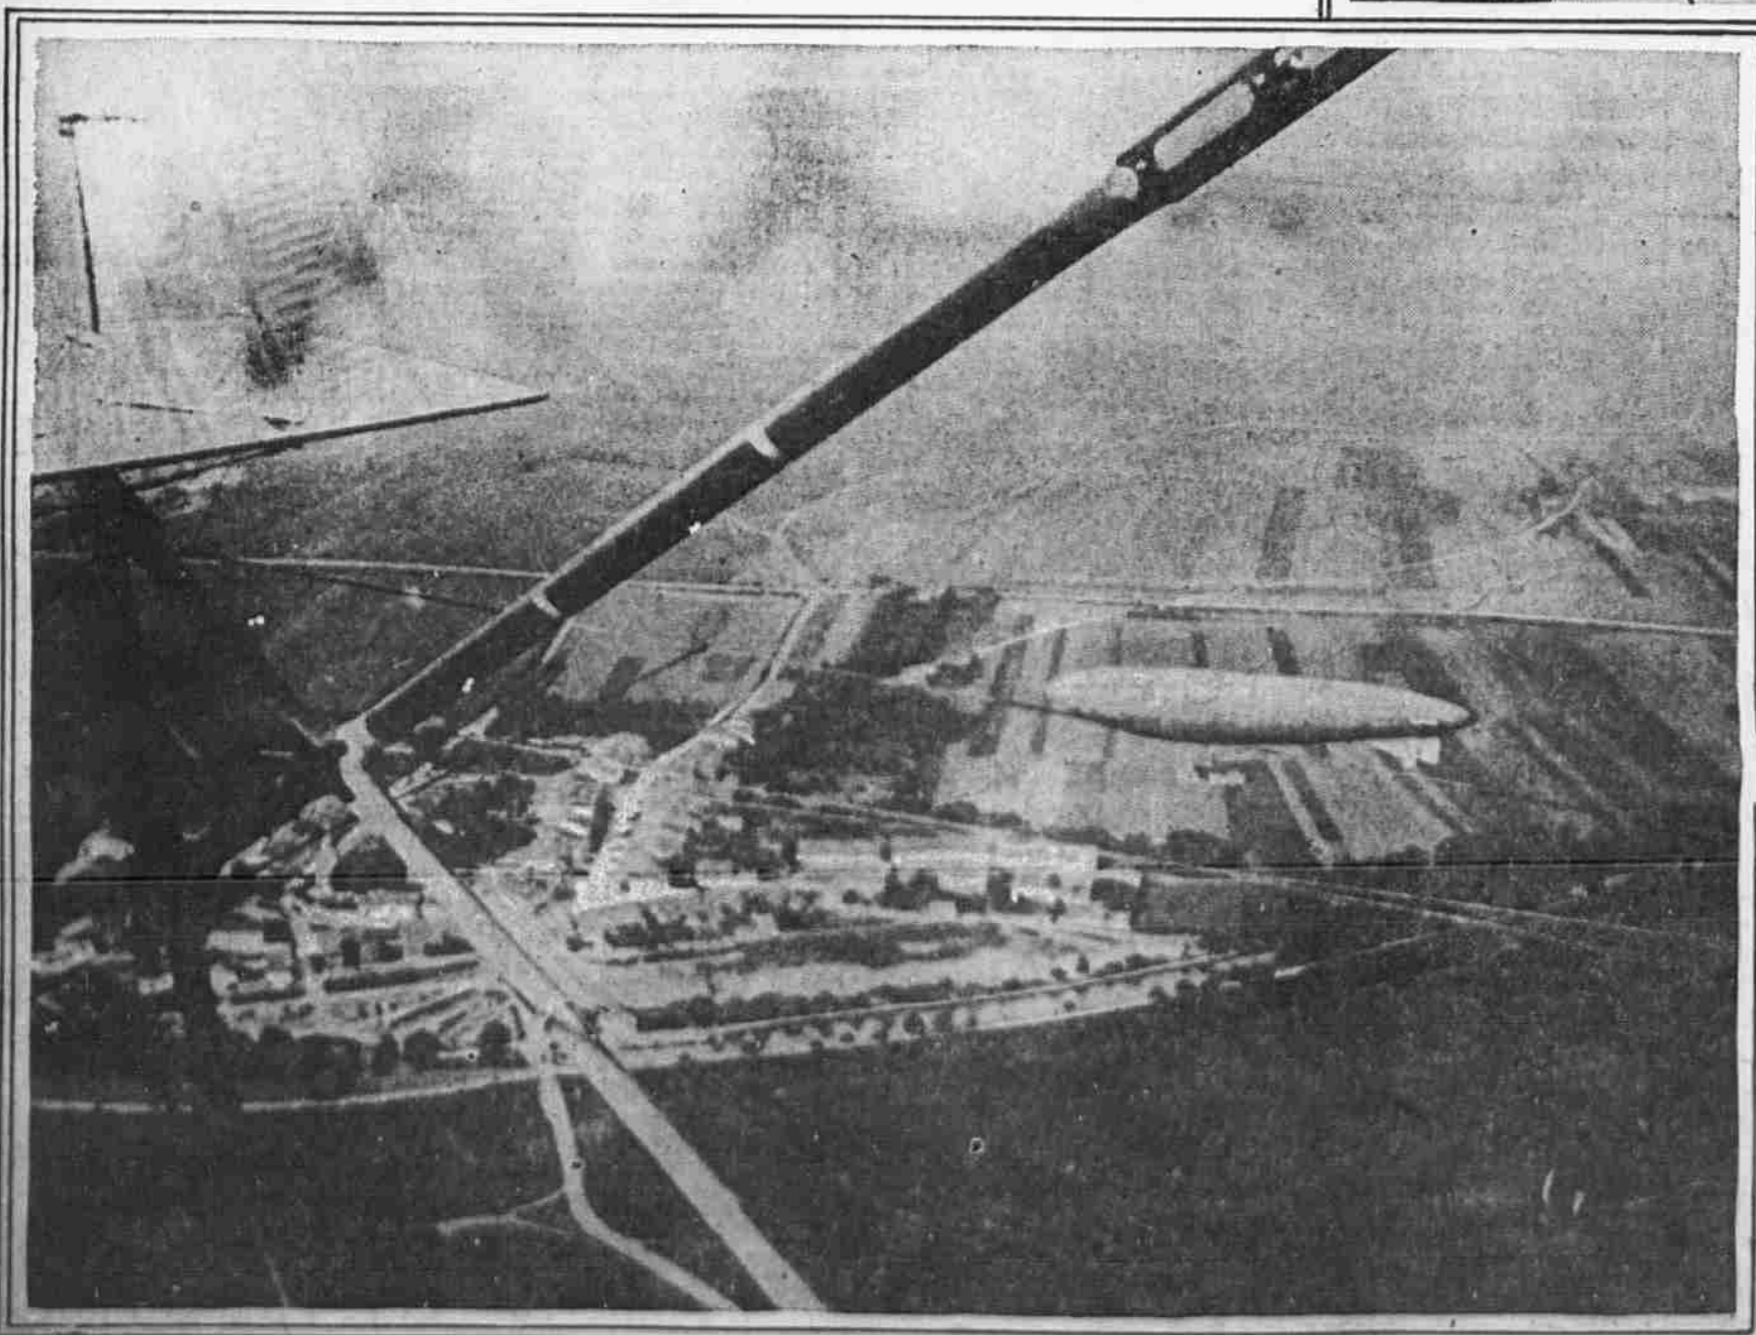

FRENCH DIRIGIBLE AND AEROPLANE MAKE TRIP OVER GERMAN LINES

The balloon was photographed from its accompanying plane while passing over a town in northern France held by the enemy. The French are paying much attention to the development of dirigibles that are both fast and light.