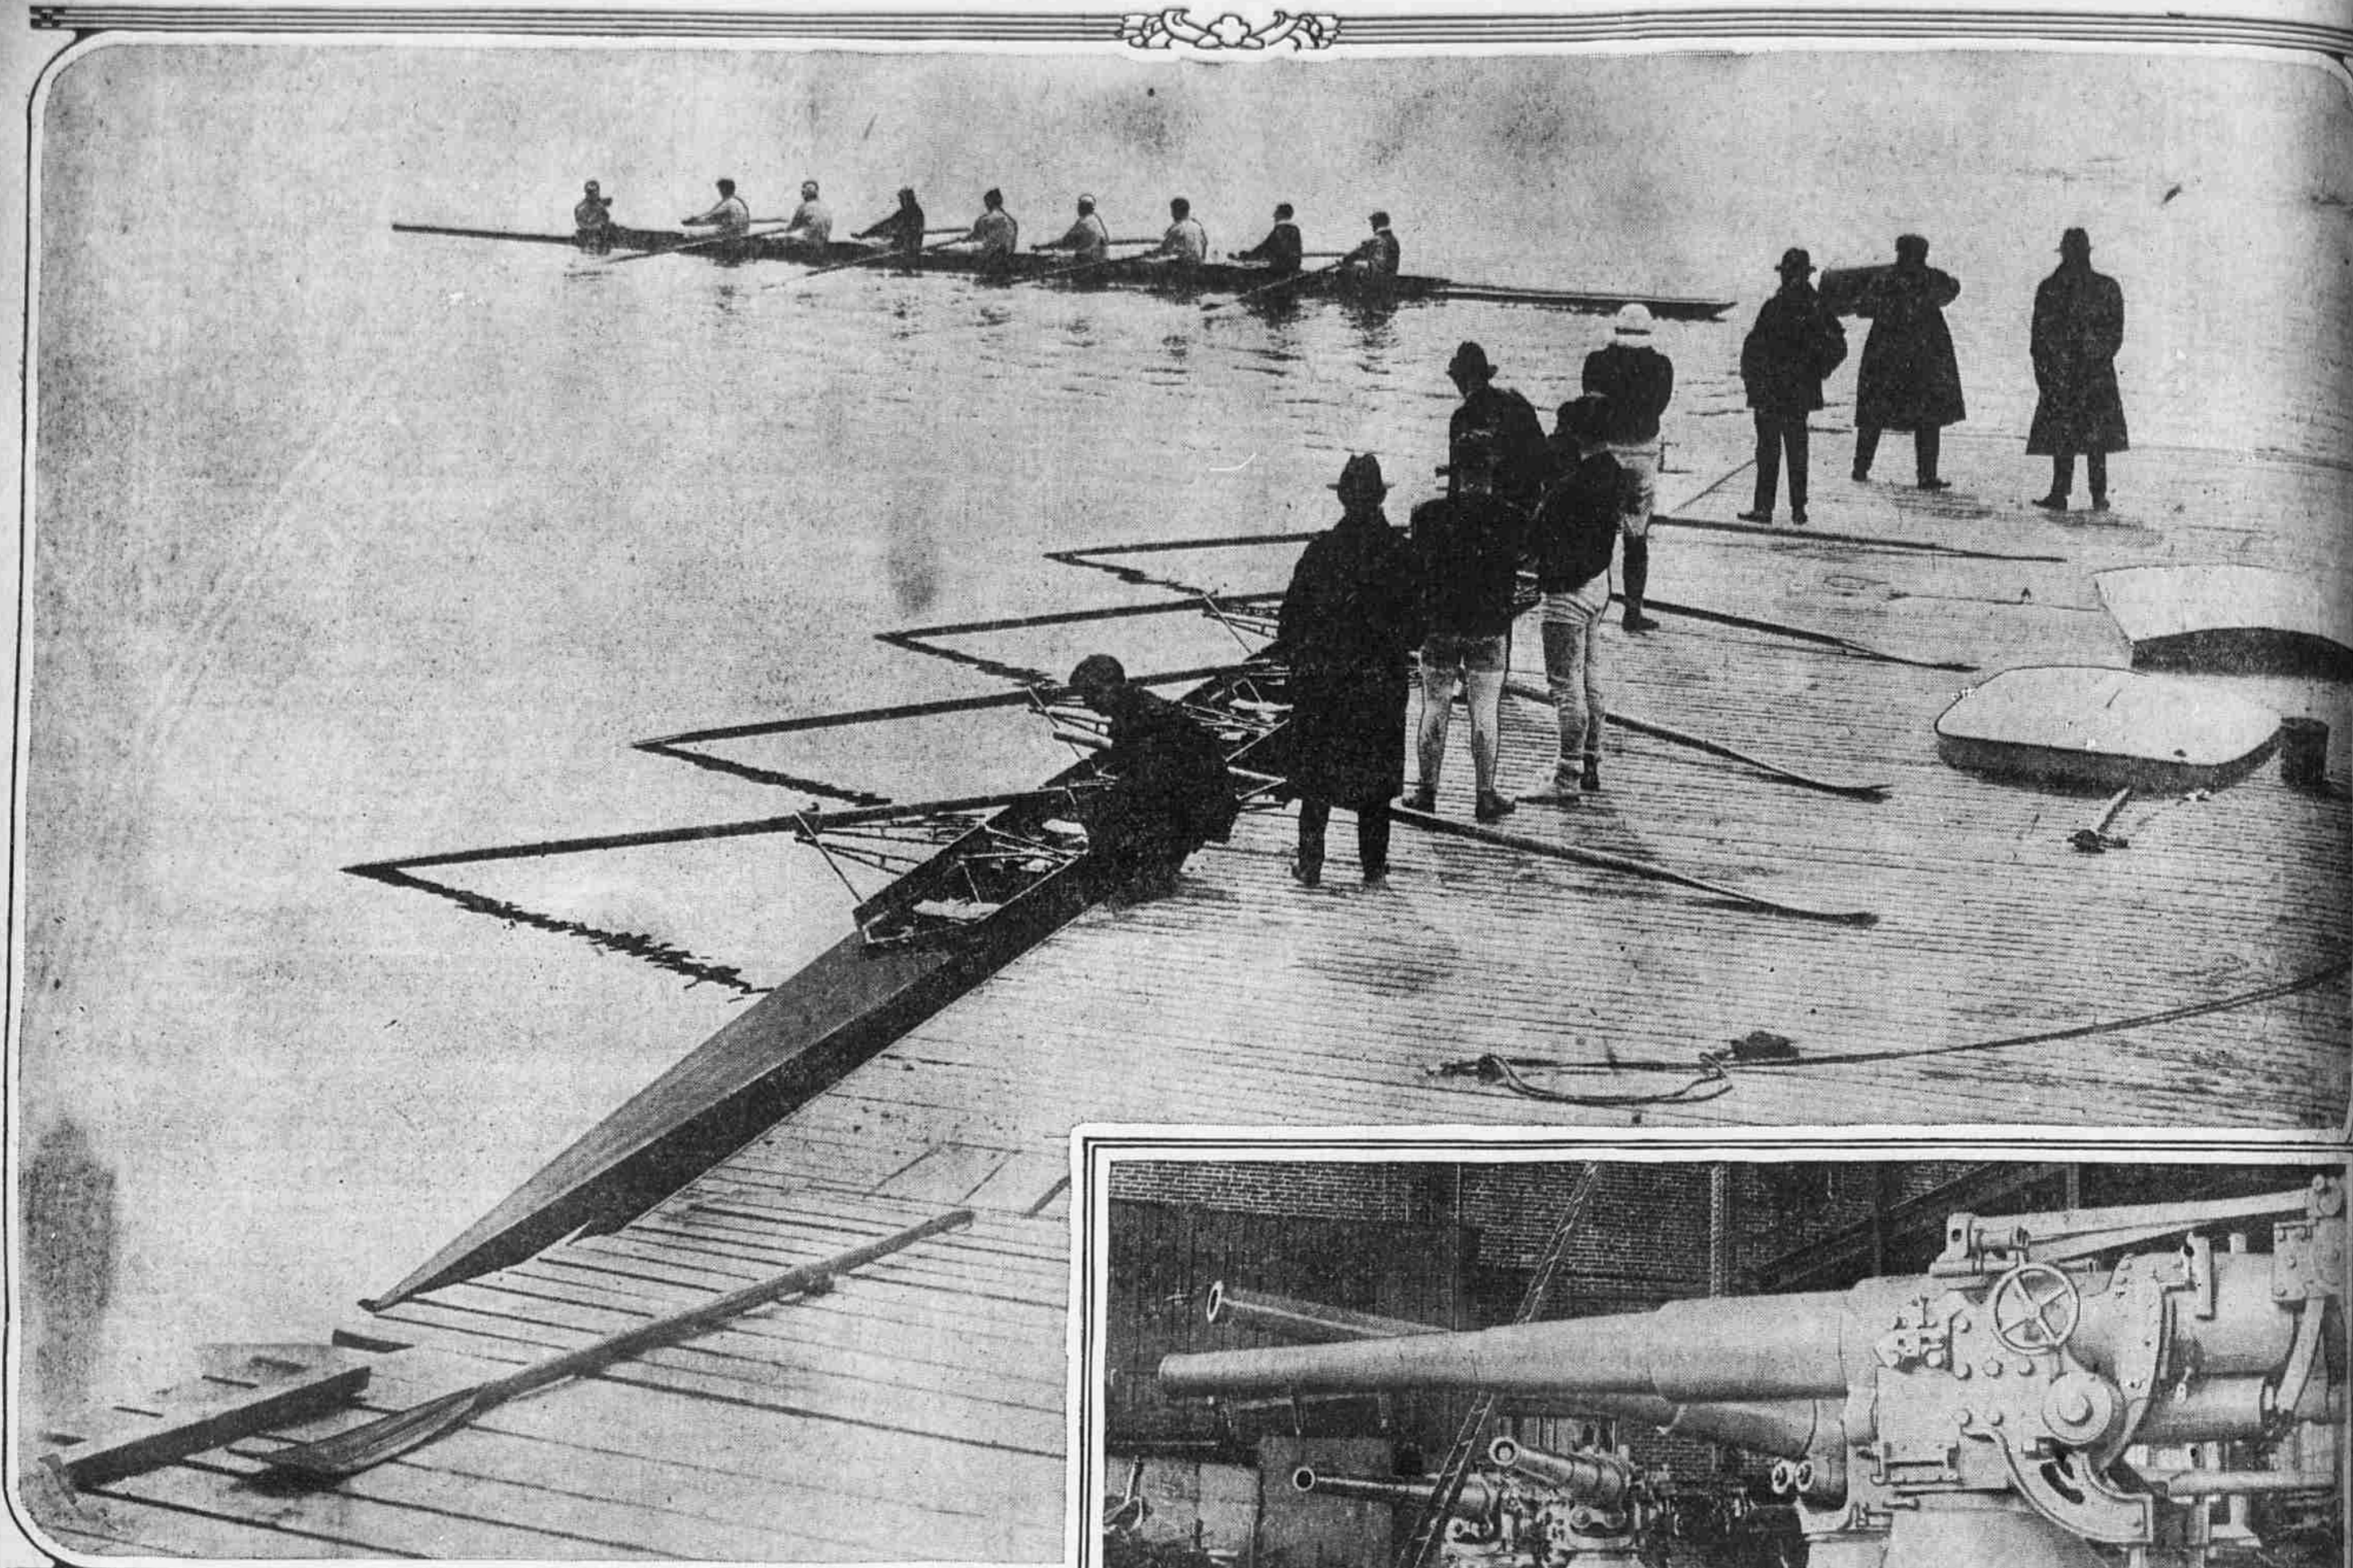

ILLUSTRATED Evening Ledger

MONDAY
March 20, 1916

TIMELY SIDELIGHTS ON THE DAY'S OUTPUT OF NEWS FROM A THOUSAND SOURCES

JUNIOR PENN CREW IN PRACTICE ROW ON ICY RIVER

Coach Wright is seen shouting directions through a megaphone. The thermometer recorded 10 degrees when this was taken, and ice formed on the blades of the oars almost as soon as the shell struck the water.

The balloon was photographed from its accompanying plane while passing over a town in northern France held by the enemy. The French are paying much attention to the development of dirigibles that are both fast and light.