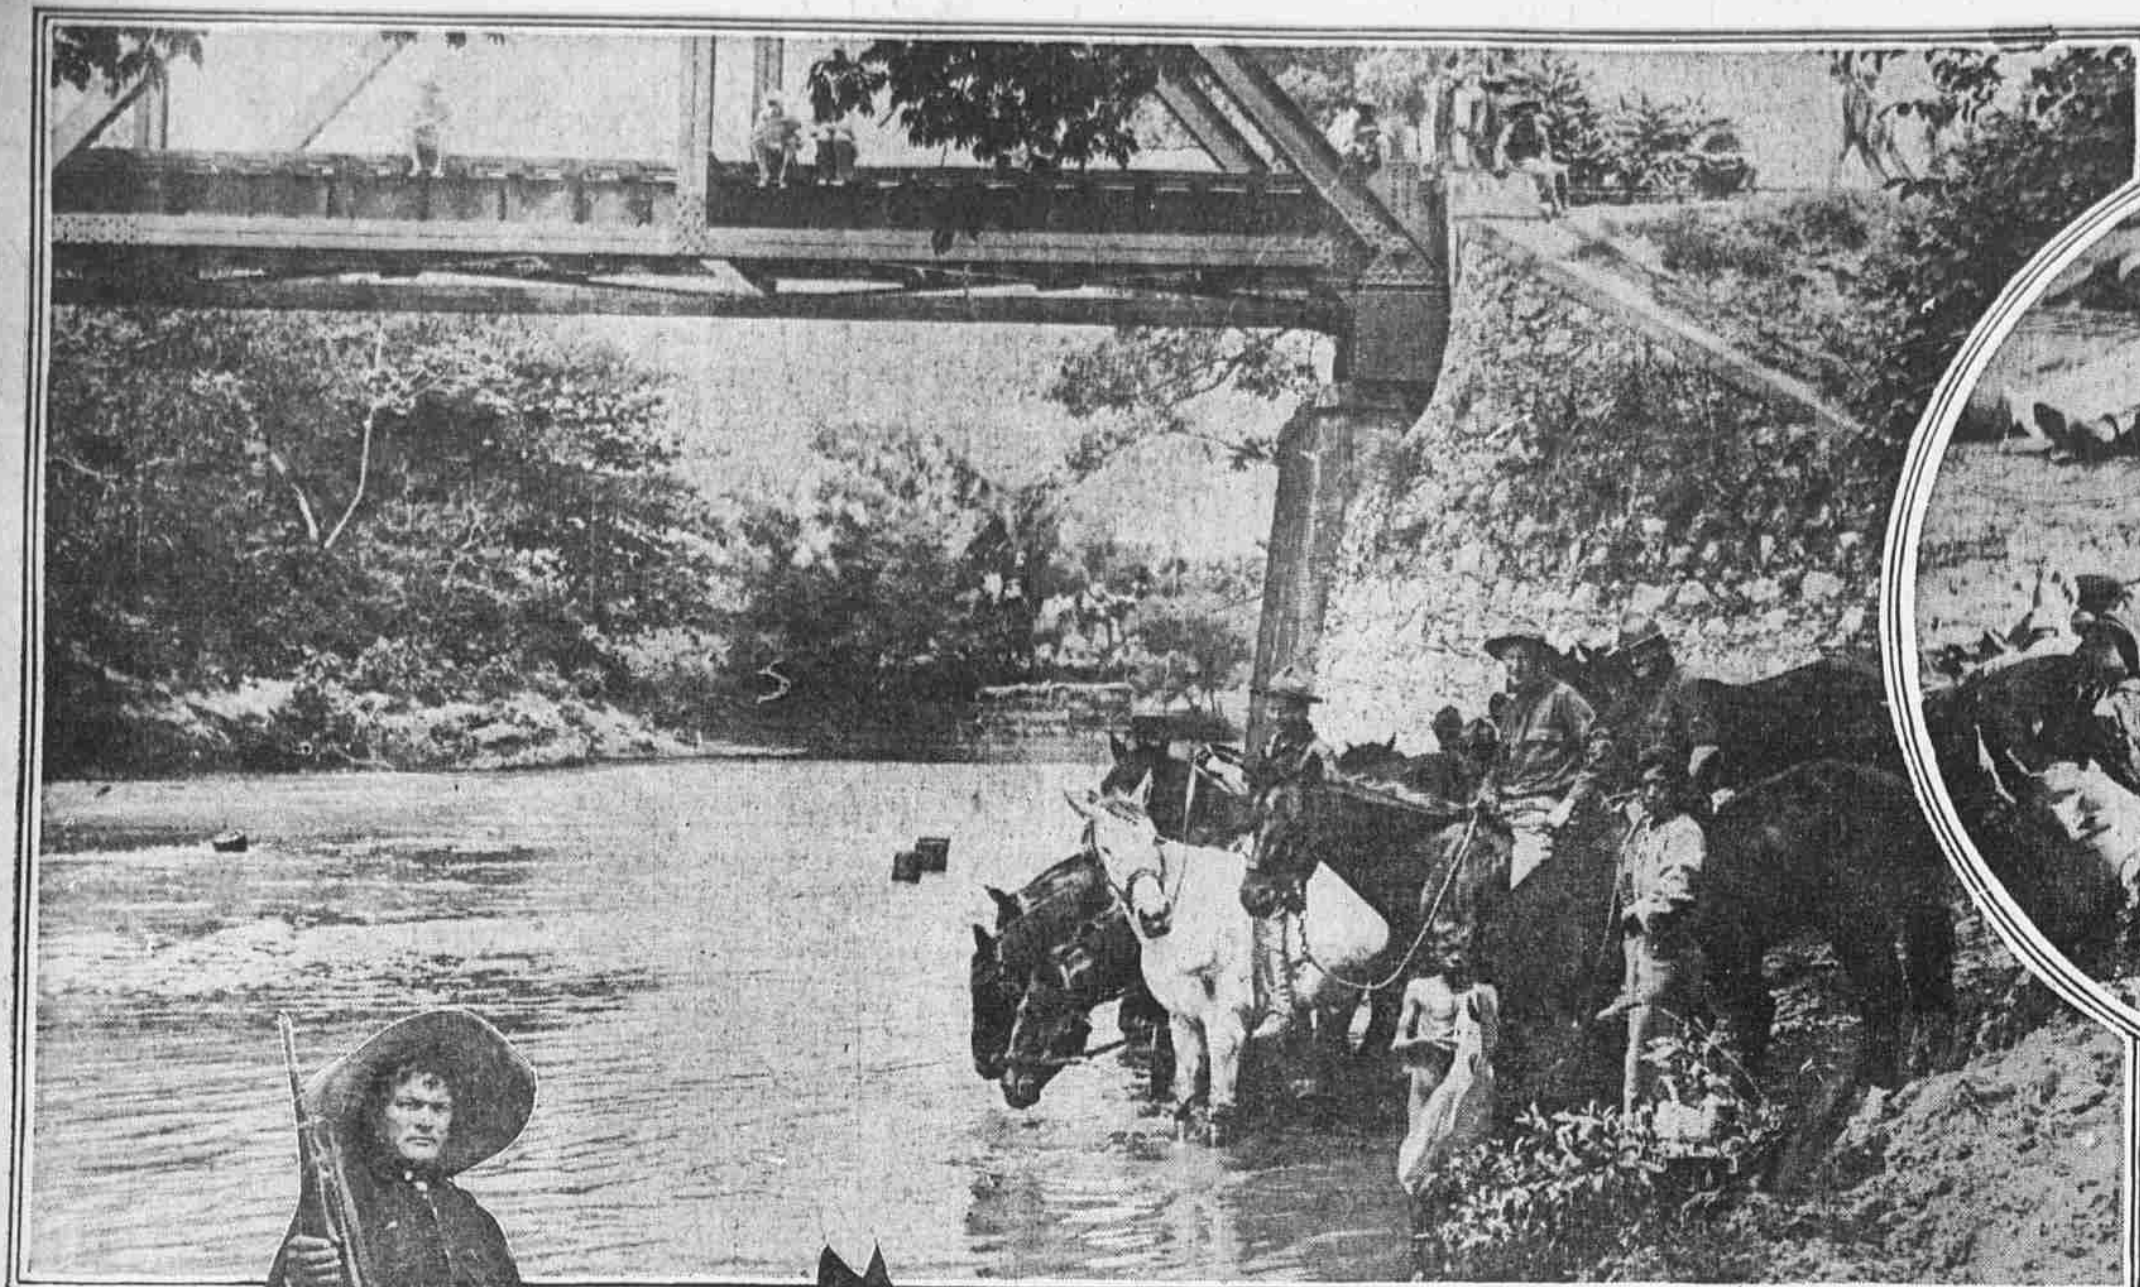

# ILLUSTRATED Evening Ledger

SATURDAY  
March 11, 1916

PICTURES FROM HOME AND ABROAD THROW TIMELY SIDELIGHTS ON THE DAY'S ASSORTED NEWS

MEXICANS KILLED IN  
RECENT BATTLE WITH TEXAS  
RANGERS ON BORDER

Photo by International Film Service  
AMERICAN TROOPS ON GUARD AT BRIDGE REACHING ACROSS THE RIO  
GRANDE INTO MEXICO

WELL ARMED AND READY FOR TROUBLE

TYPICAL INHABITANTS OF NORTHERN MEXICO

AN AMERICAN MENACE  
One of the machines with which the forces of Villa are equipped, operated  
by an American adventurer.

Photo by International Film Service  
MARDI GRAS QUEEN AND ATTENDANTS WATCH THE GREAT ANNUAL PARADE  
New Orleans has just concluded its famous annual pageant and carnival. The Queen this year was Miss Suzie Ellis, who is seen in the centre of this group.