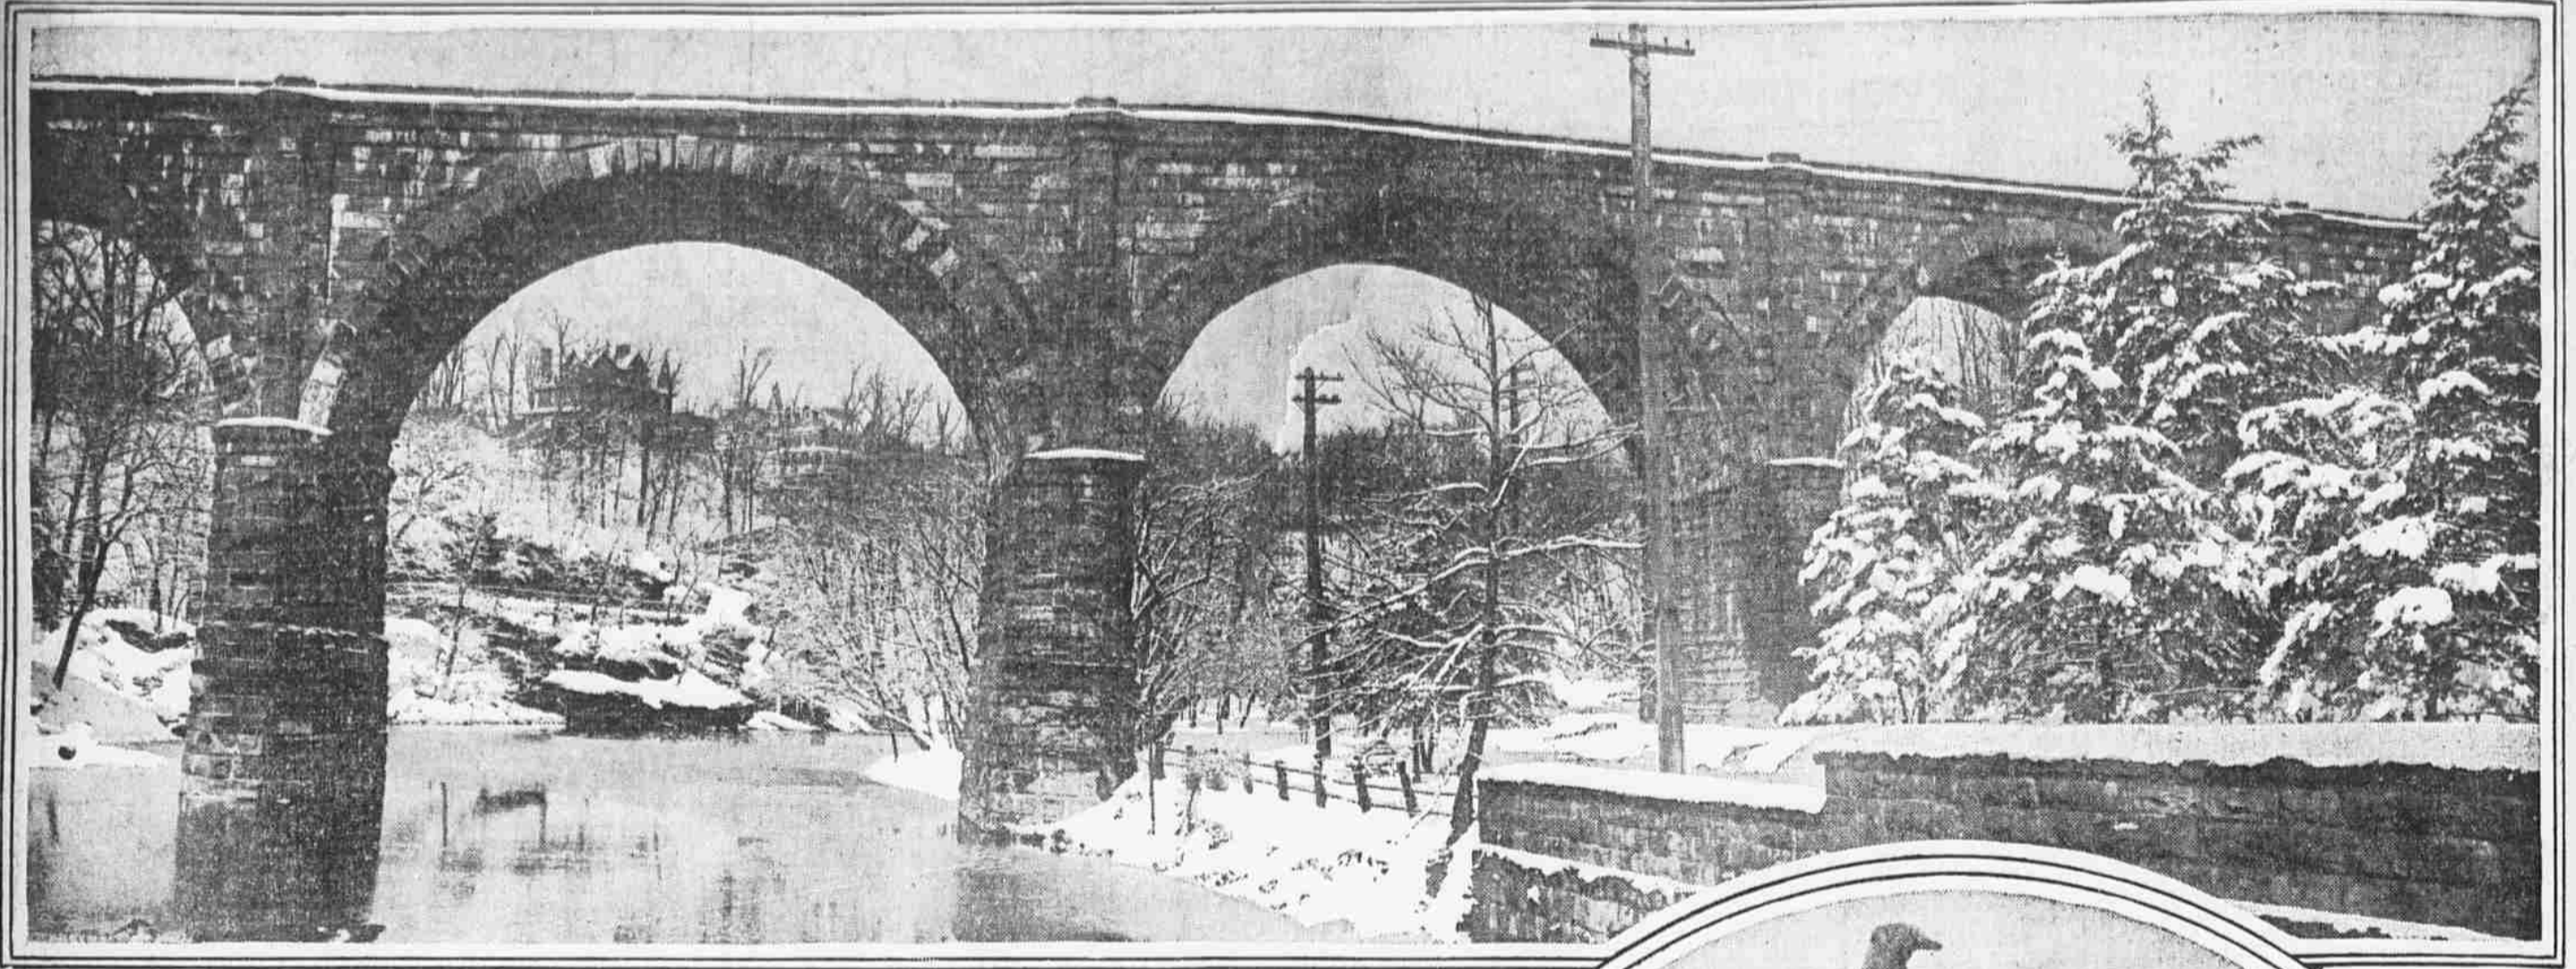

ILLUSTRATED
Evening Ledger

THURSDAY
March 9, 1916

NEWS AND VIEWS AS REPORTED BY THE CAMERA WHEN THE SNOW LIES DEEP ON THE EARTH

THE HOUSES ON THE BLUFF LOOK PICTURESQUE AS SEEN THROUGH THE ARCHES OF THE BRIDGE AT RIVERSIDE DAM

MEMORIAL HALL'S DOME GAINS DISTINCTION WHEN SEEN THROUGH SNOW-CLAD TREES

THE DEER ALONG THE WISSAHICKON LOVE A SHELTERED NOOK ON A STORMY DAY