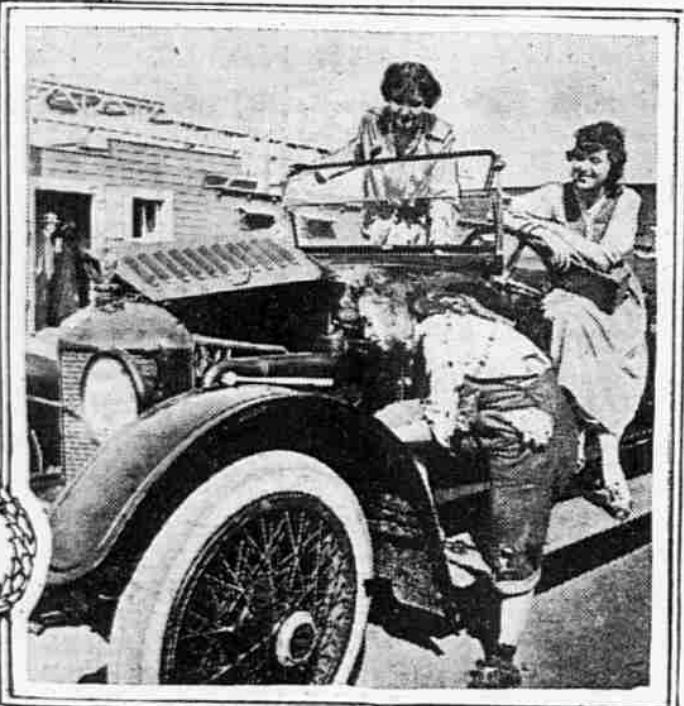

BOTH HEMISPHERES OF THE AMUSEMENT WORLD SNAPPED BY THE CAMERA

PATRONS FIRST!
This is the lively phone-order department of the Knickerbocker Theatre, where you may order seats in comfort.

THROUGH THE SKULL
Director Metcalfe, of Lubin's, teaching Billie Reeves a line or two of comedy.

A-N-N-A H-E-L-D—\$25,000
Anna signs her first movie contract for Oliver Morosco, producer on the Paramount Program

SHE AUTOS
Does Elsie Ferguson, who plays "Outcast."

JACKIE SAUNDERS, MECHANICIAN
Pathe-Balboa star, superintended by Lillian Grant and Margaret Landis, repairs her car.

HAVE YOU SEEN THIS?
It is in plain sight on a bank building at 6th and Chestnut.