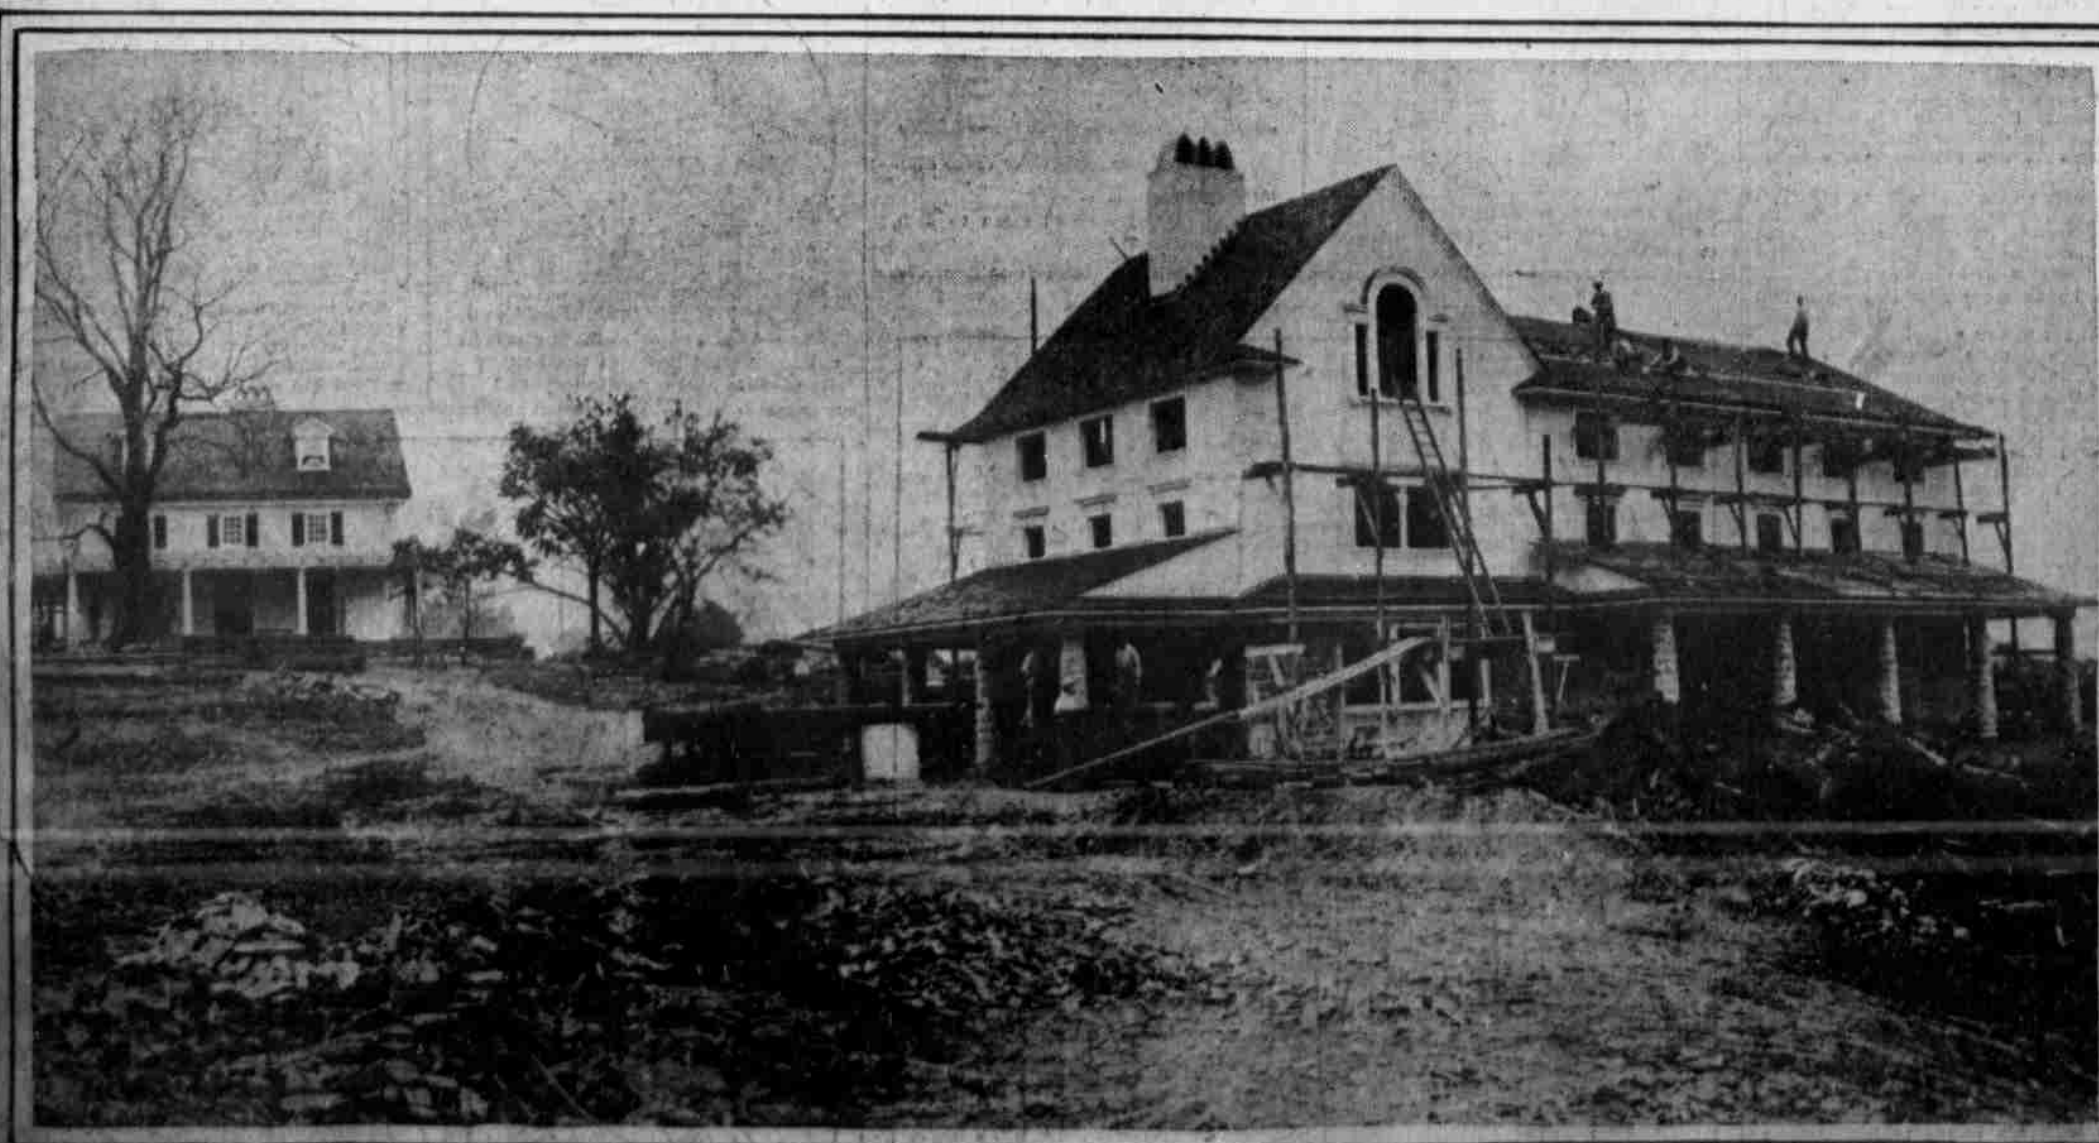

CLUBHOUSES FOR MEN AND WOMEN ON PUBLIC GOLF LINKS AT COBB'S CREEK NEARING COMPLETION

The exterior of these two buildings, which are in the Colonial style, is almost finished and work will begin on the interiors shortly. The women's clubhouse is on the left, the men's on the right. The Park Commission has decided not to permit any playing on the new links this season, as the young grass has not yet established itself firmly enough in the turf to withstand hard usage. The course will be a boon to the city's 20,000 golf lovers, as it can be easily reached from the 69th street terminal.