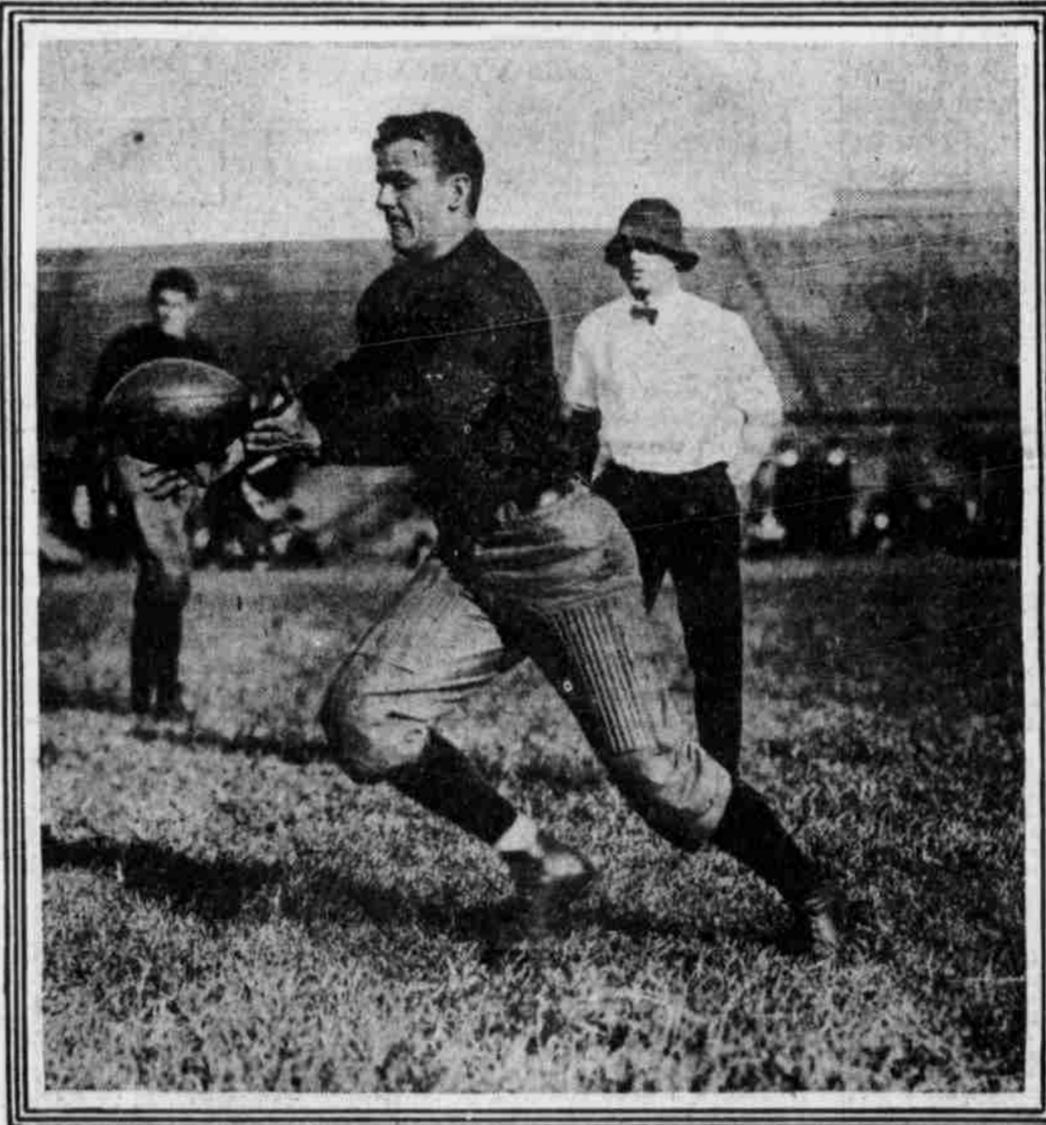

SOME OF THE PEOPLE AND PERFORMERS TO BE SEEN ON FIELD, COURT AND COURSE TODAY

**KNIGHTS TEMPLAR HOLD THEIR FIELD DAY TODAY**  
Drills and other spectacular features will be seen this afternoon at Belmont plateau. A great review will be held under the eye of Right Eminent Sir Bradley W. Lewis, grand commander of Pennsylvania, whose portrait appears below at the right.

**MISS J. BEAGARY**  
She put up a great game on the courts at the Germantown Cricket Club this week.

**PUNTING PRACTICE AT FRANKLIN FIELD**  
With Head Coach George Brooke tutoring the kickers, the Red and Blue expects to turn out many stars this year. Penn's backfield will reveal a trio of new faces for the opening of the 1915 season today.