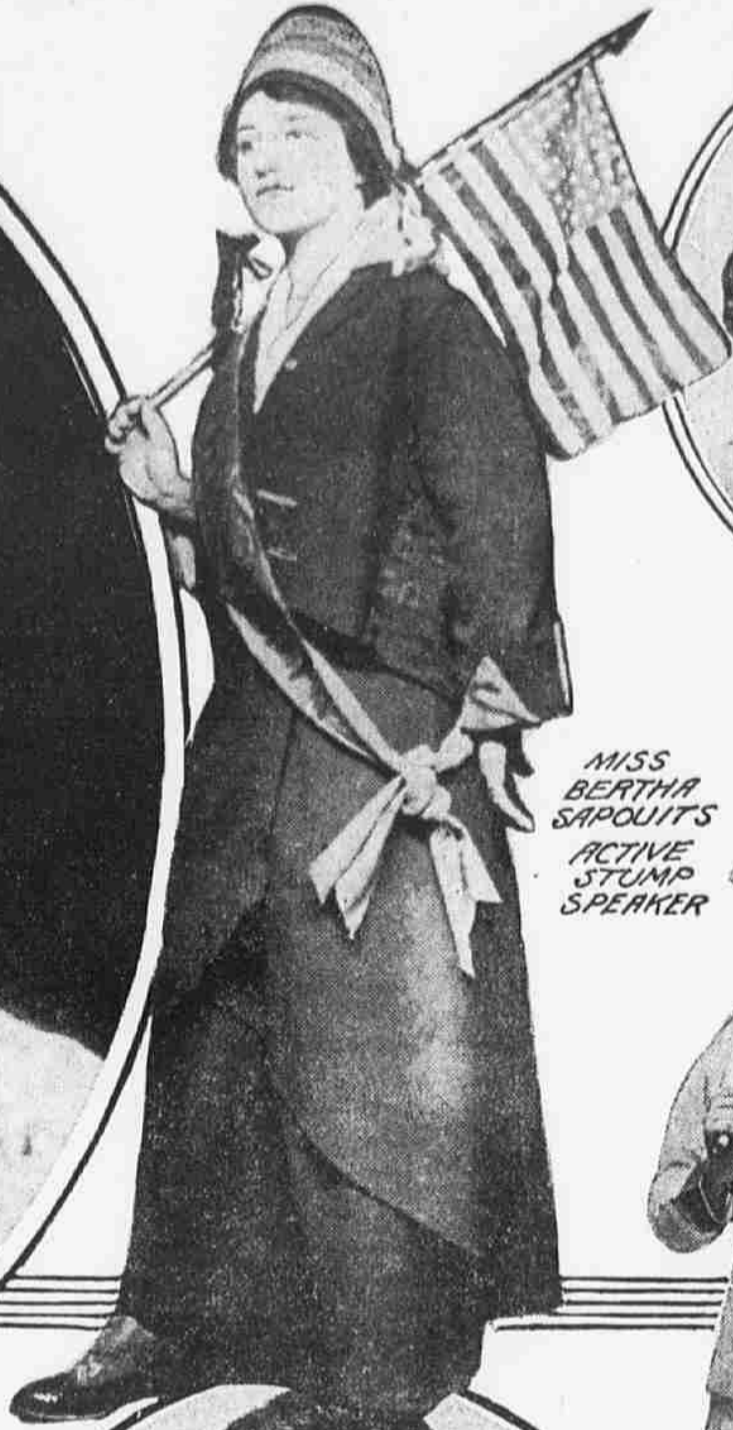

LEADERS IN THE SUFFRAGE MOVEMENT WHO TAKE PART IN PARADE AND DEMONSTRATION TODAY

DR. ANNA HOWARD SHAW
ONE OF THE MOTHERS OF SUFFRAGE

MISS BERTHA SAPOUIT'S
ACTIVE STUMP SPEAKER

MME. AINO MALMBERG
VISITOR FROM FINLAND

MRS. EDWARD BIDDLE
PA. CHAIRMAN WOMAN'S PEACE PARTY

UNCLE SAM GROUP
IN SAILOR COSTUME

MRS. JOHN C. HIRST
ONE OF THE PHILADELPHIA CONTINGENT

MRS. MEDILL MC CORMICK
VISITOR FROM CHICAGO

VEIL ADVERTISES THE CAUSE

MRS. W. ALBERT WOOD
CHIEF MARSHAL

PHOTO BY
M. L. SCHAMBERGER

MRS. FRANK ROESSING
STATE PRESIDENT

MRS. PAUL HUTTINGER
MARSHAL OF EQUAL FRANCHISE SOCIETY

MRS. GEO. A. PIERSOL
ACTIVE PHILA. WORKER

CAROLINE KATZENSTEIN
LEADER OF 'UNCLE SAM' GROUP