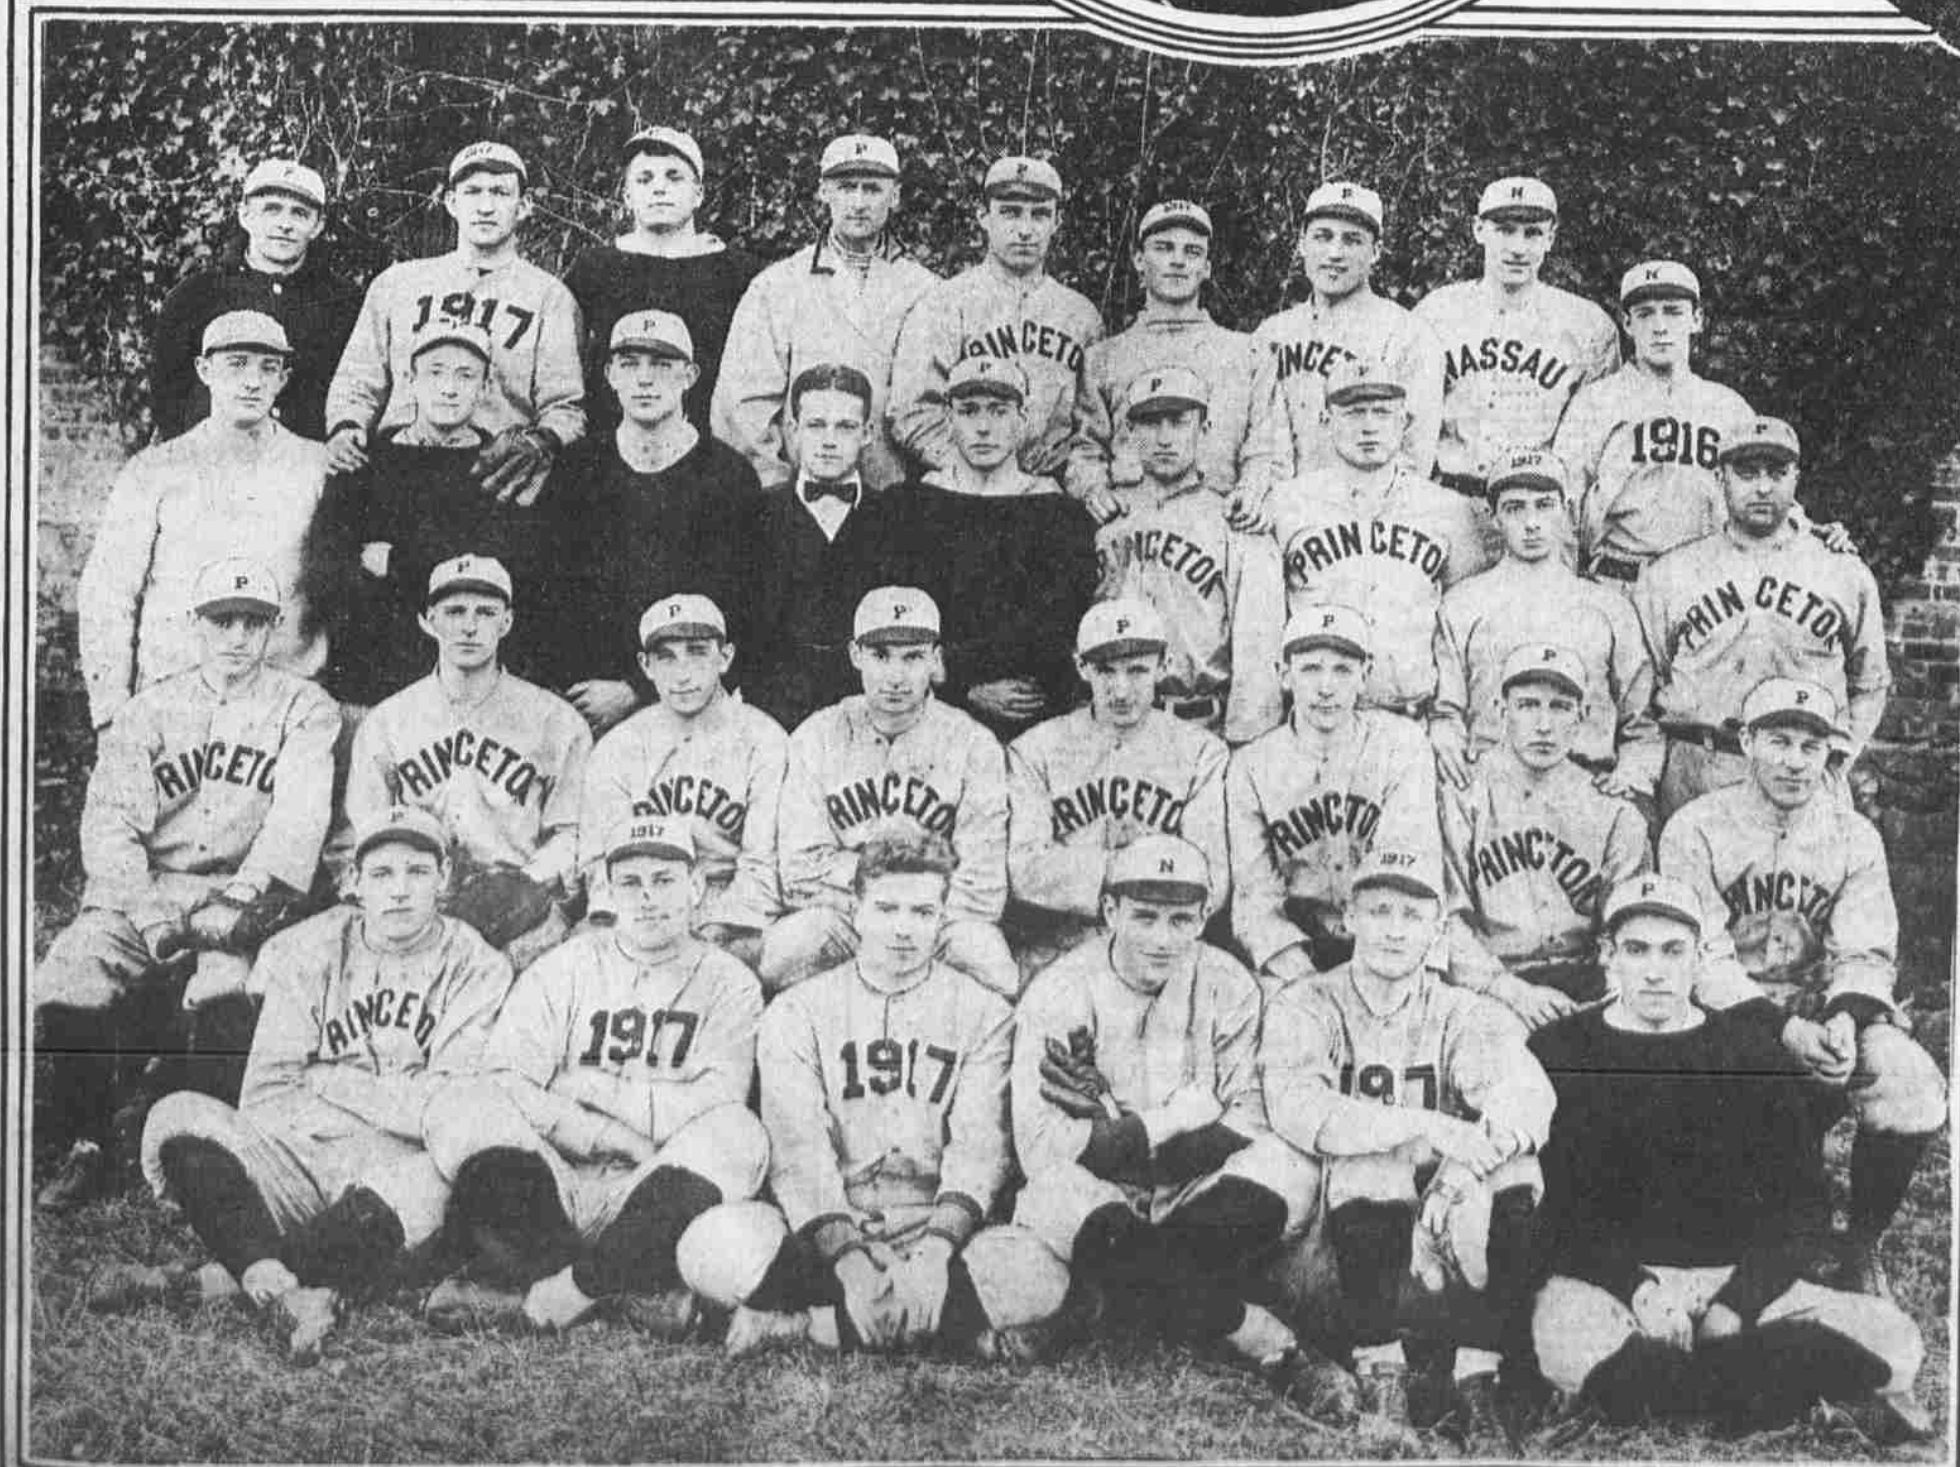

ATHLETES OF PENN AND PRINCETON WHO OPEN STRAW HAT SEASON WITH TODAY'S BASEBALL GAME

MC NICHOL, OF U. OF P.

HOW THE FRANKLIN FIELD STANDS LOOK ON STRAW HAT DAY

PHOTO. BY REILY & WAY

KOONS, U. OF P.

VALIANT, PENN.

PRINCETON - 1915 BASEBALL SQUAD

MACHETTE, OUTFIELD U OF P.

A Page of Scenes and Players Such as a Big Throng Looks for on College Men's Big Day