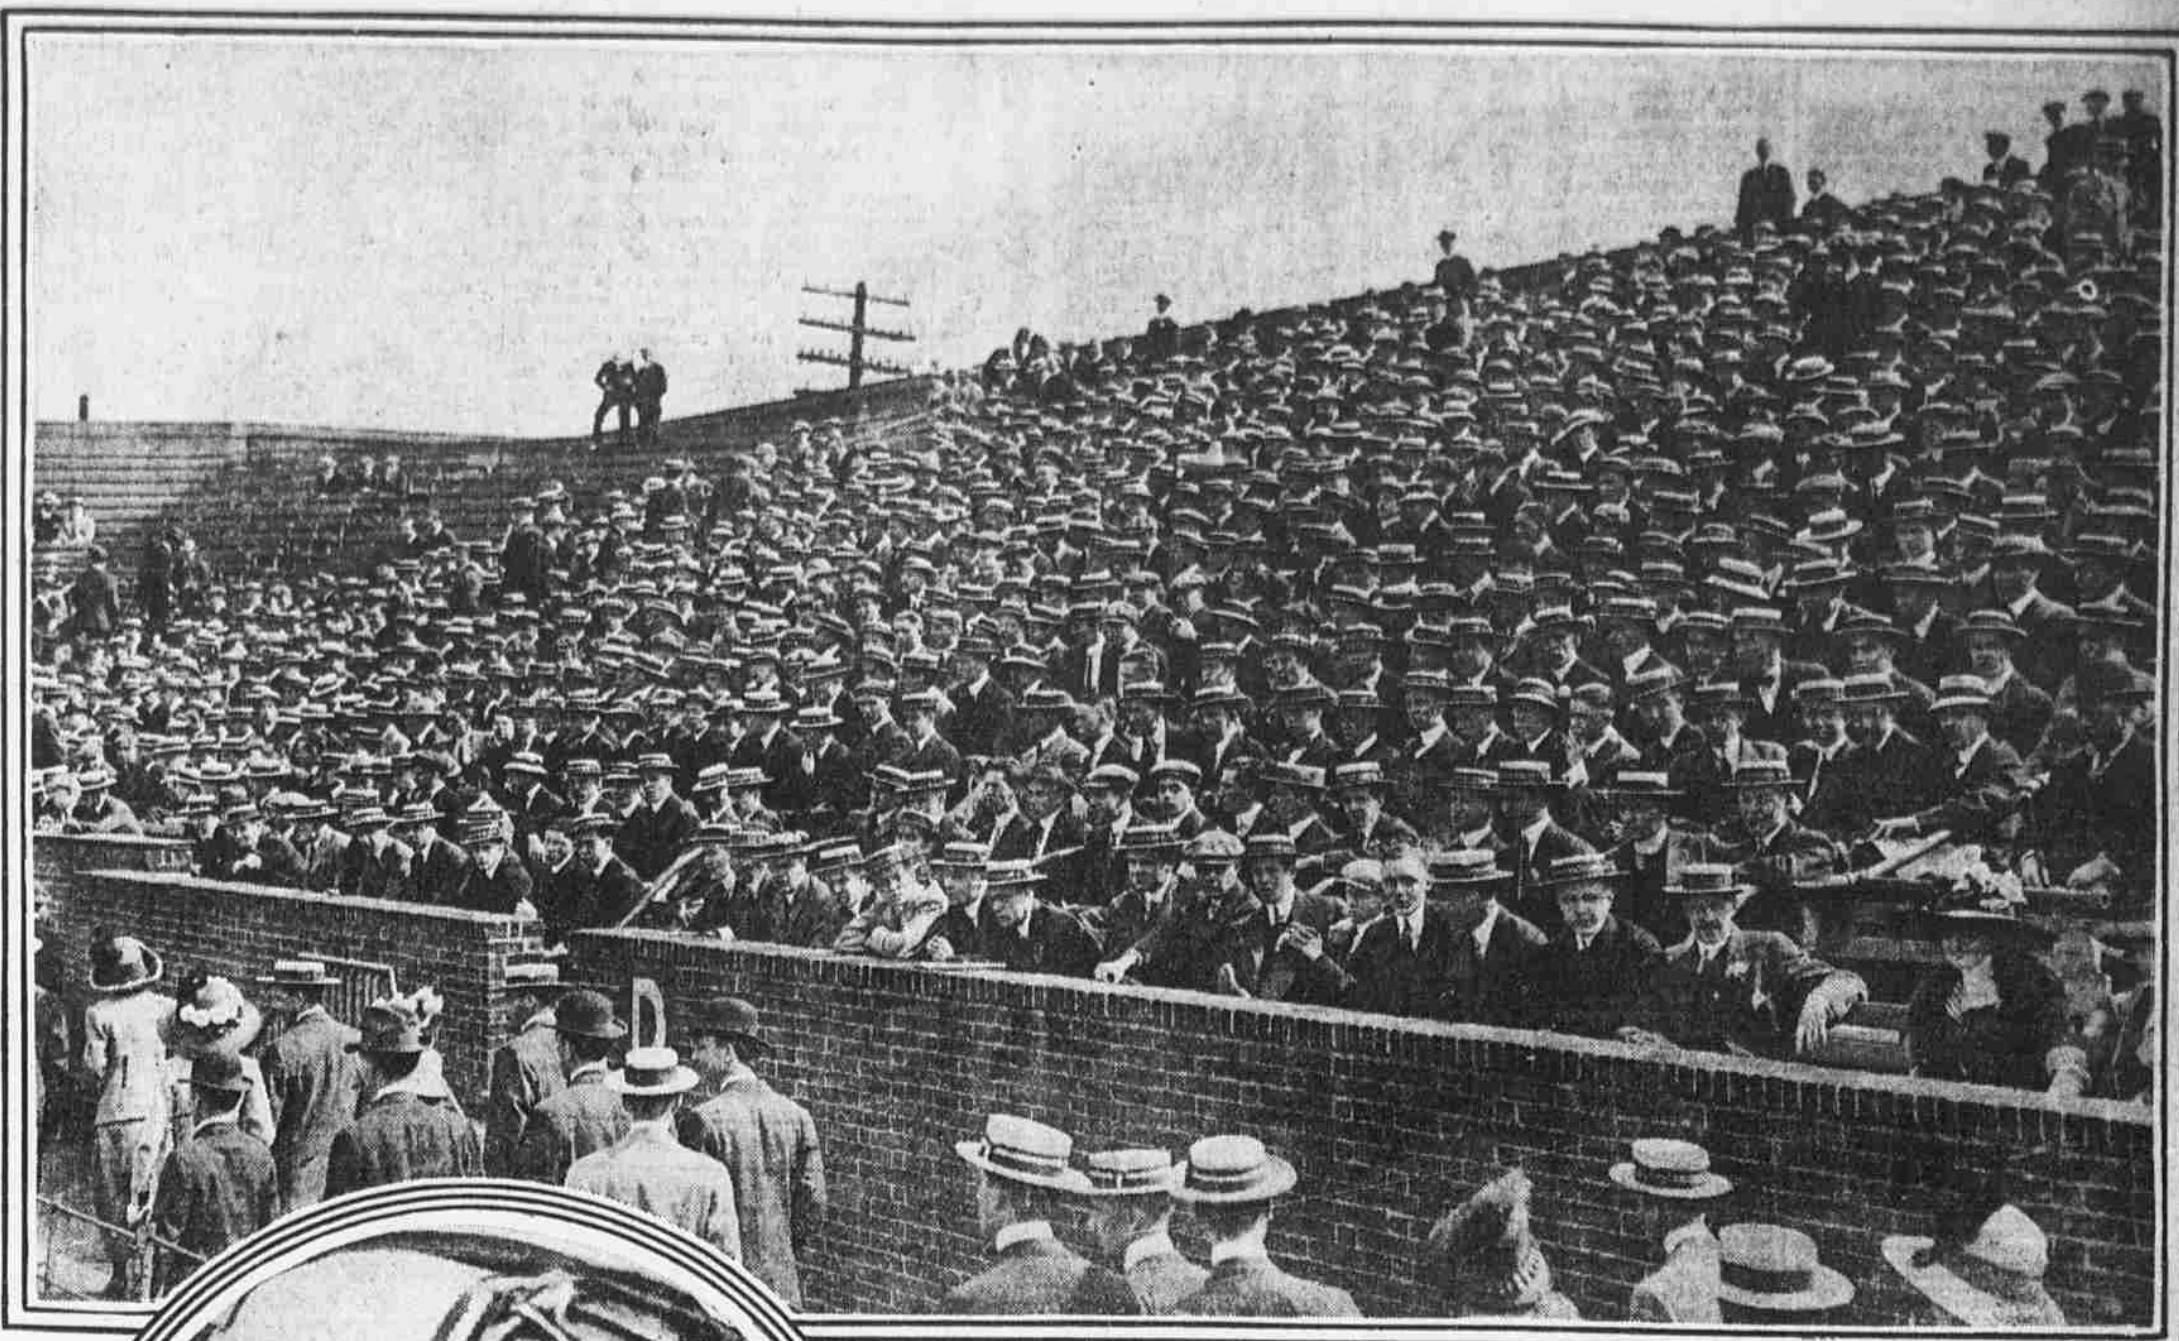

ATHLETES OF PENN AND PRINCETON WHO OPEN STRAW HAT SEASON WITH TODAY'S BASEBALL GAME

MC NICHOL, OF U. OF P.

HOW THE FRANKLIN FIELD STANDS LOOK ON STRAW HAT DAY

PHOTO. BY REILY & WAY

KOONS, U. OF P.

VALIANT, PENN.

PRINCETON - 1915 BASEBALL SQUAD

MACHETTE, OUTFIELD U OF P.

A Page of Scenes and Players Such as a Big Throng Looks for on College Men's Big Day