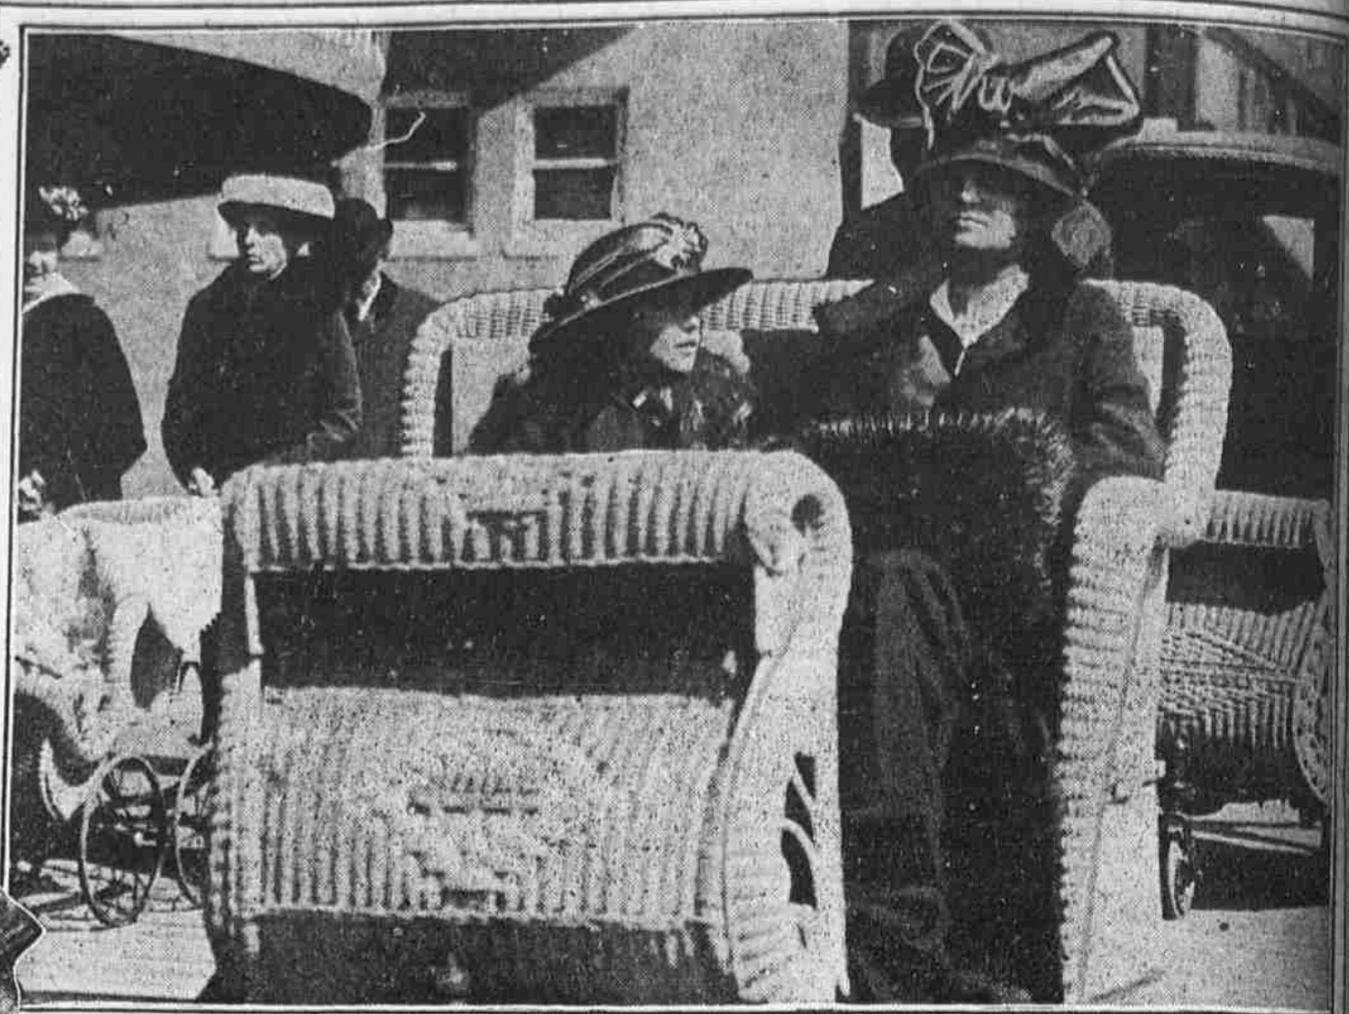

PERSONS AND EARLY SPRING APPAREL NOTED IN A SUNDAY STROLL DOWN THE SHORE BOARDWALK

MR. AND MRS. JOHN C. GILPIN

MRS. RALPH M. TOWNSEND AND DAUGHTER

G. DALLAS DIXON, JR. AND HARRY HARRISON

MISS ELIZABETH STEEL