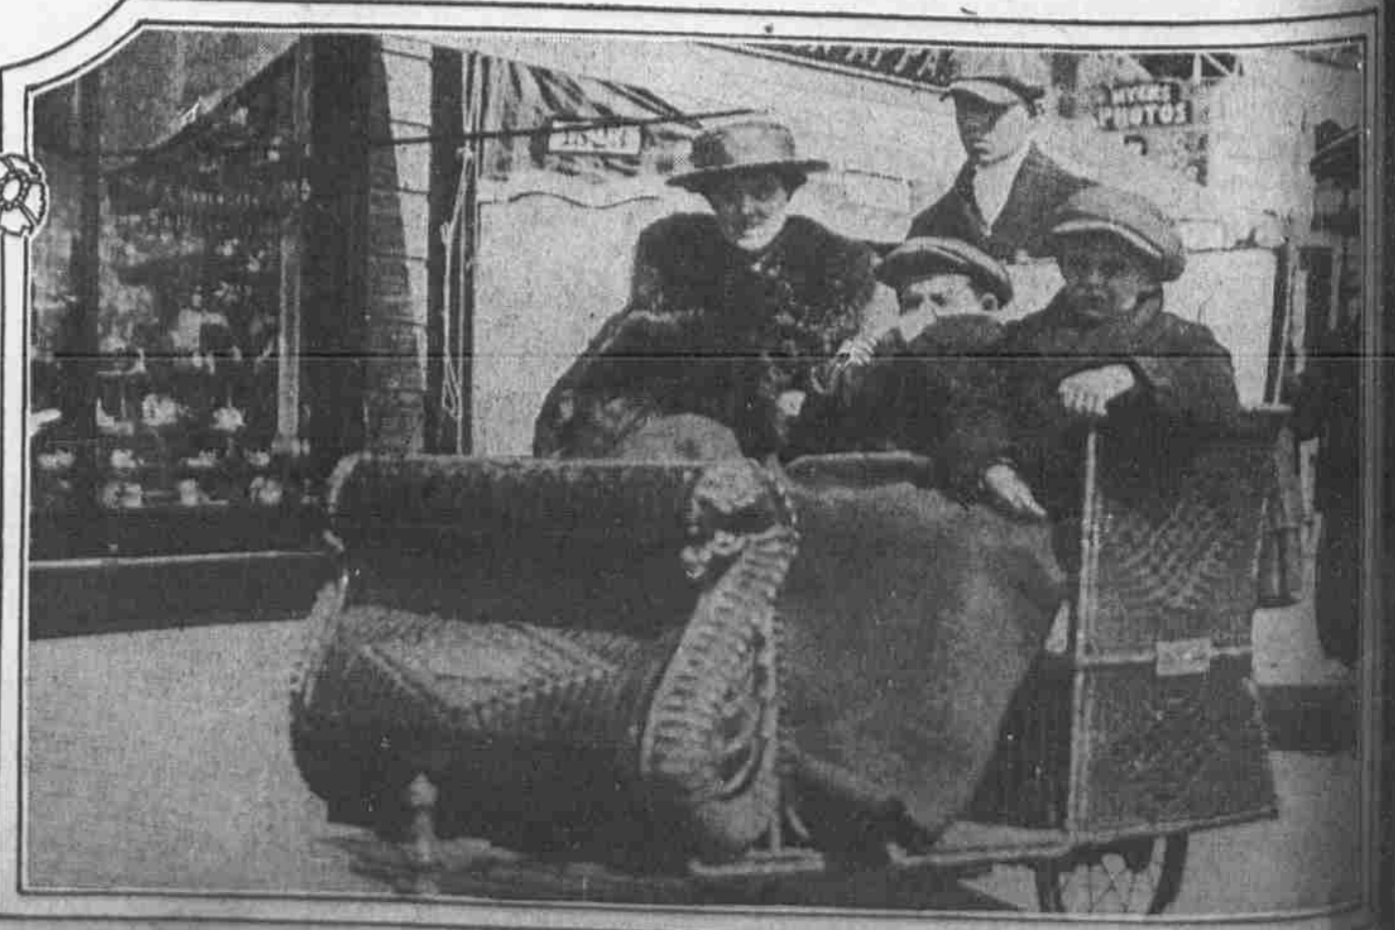

MRS. WILLIAM L. HIRST AND TWO SONS